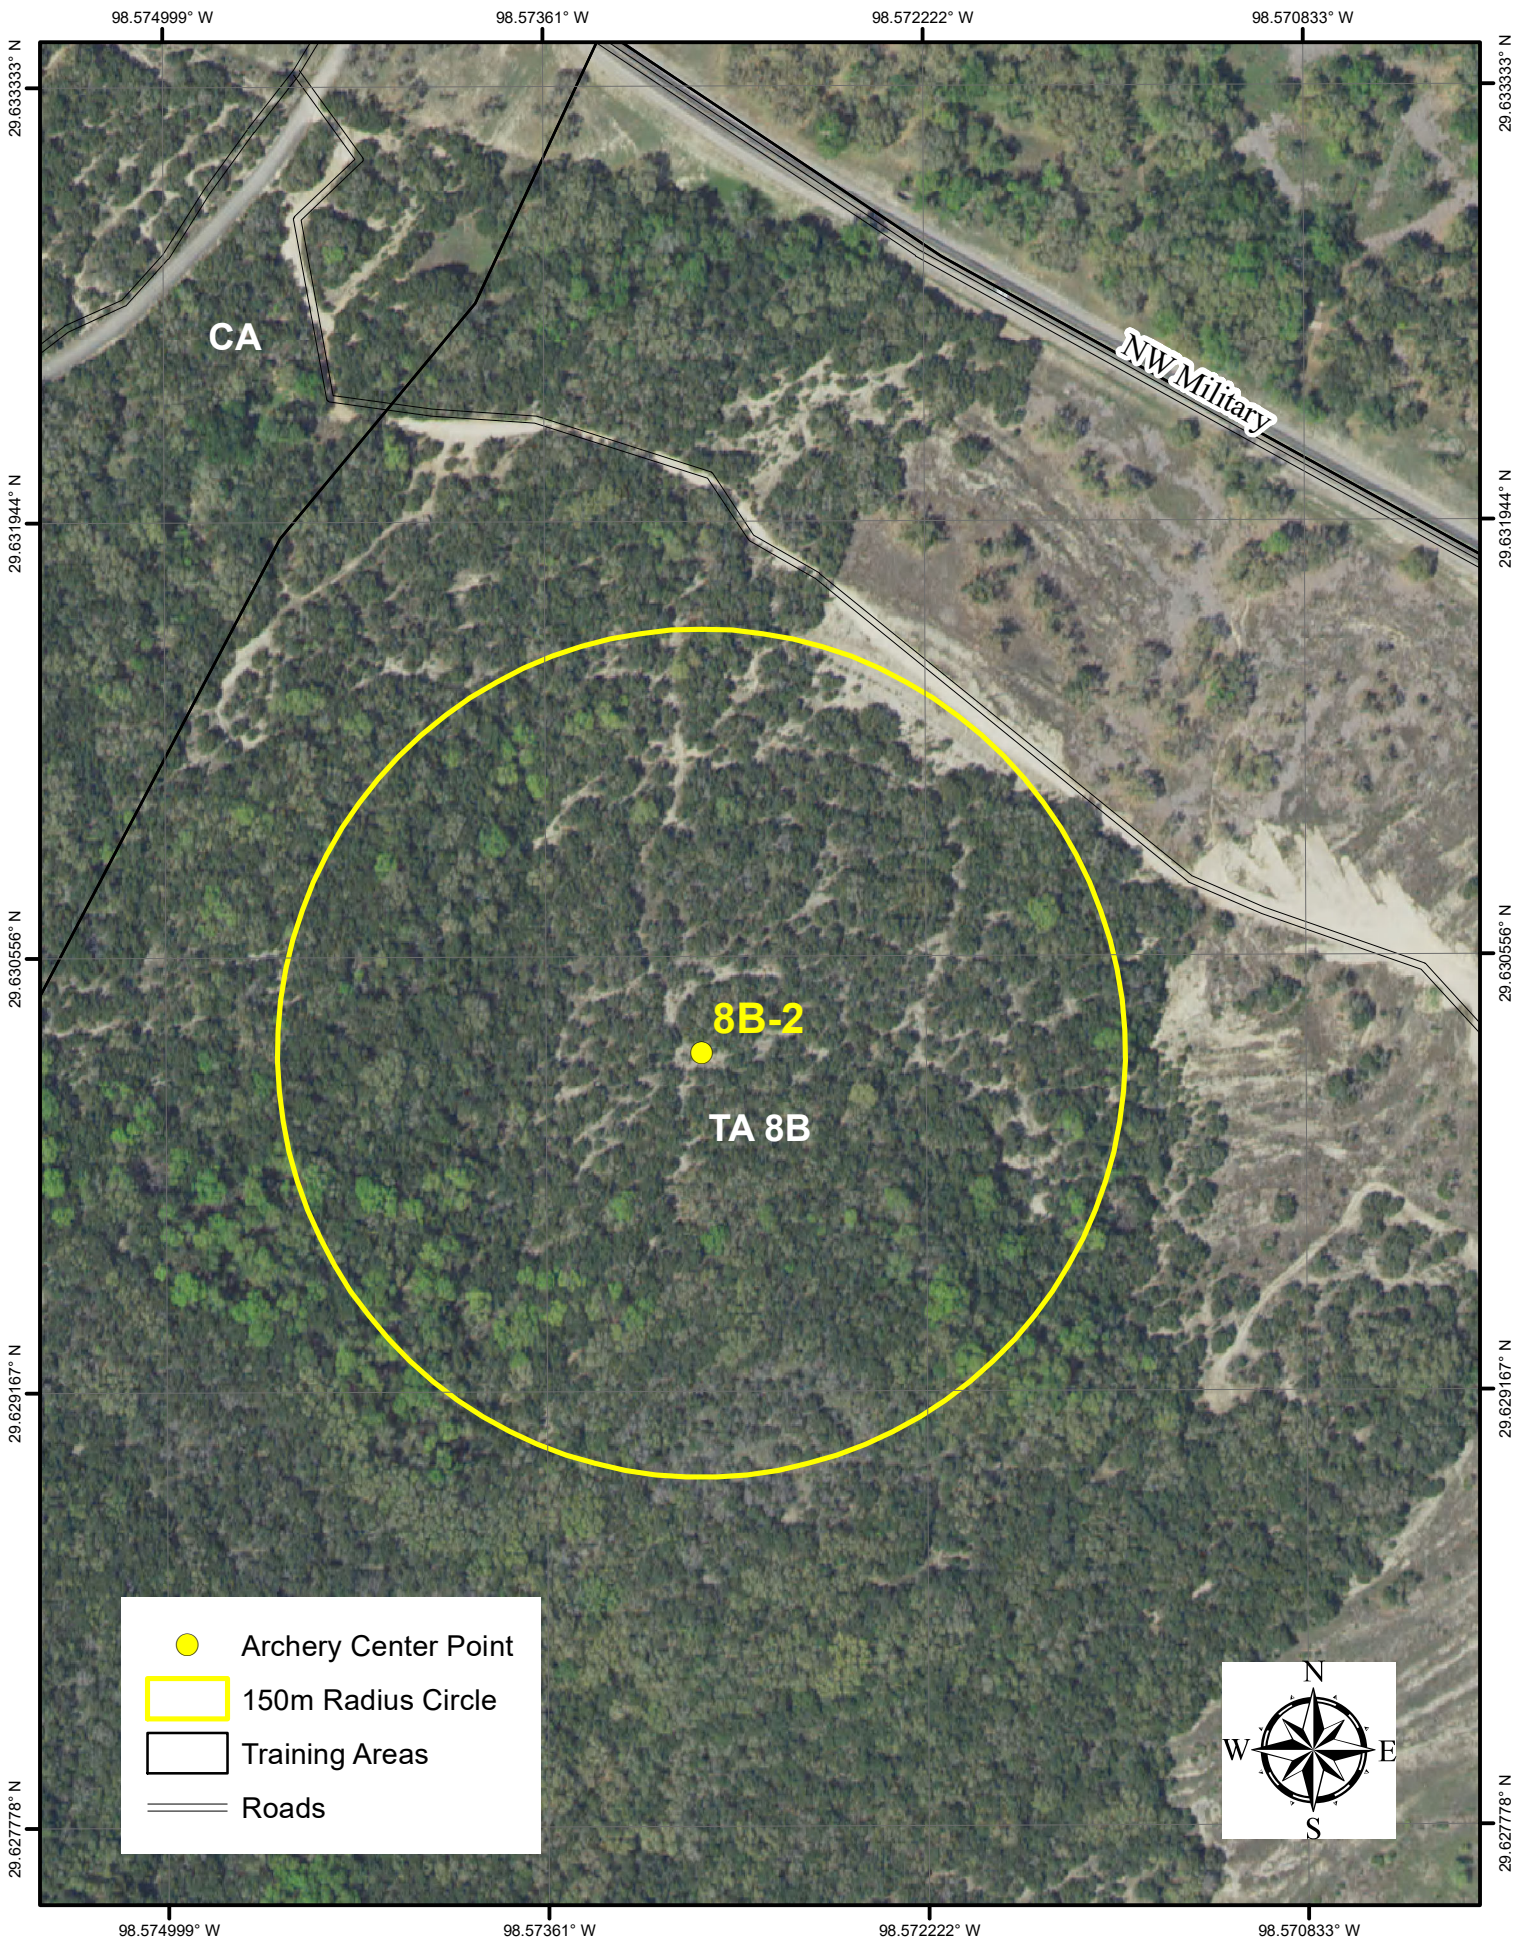

Archery Location 8B-2

- Archery Center Point
- 150m Radius Circle
- ▭ Training Areas
- ▬▬ Roads