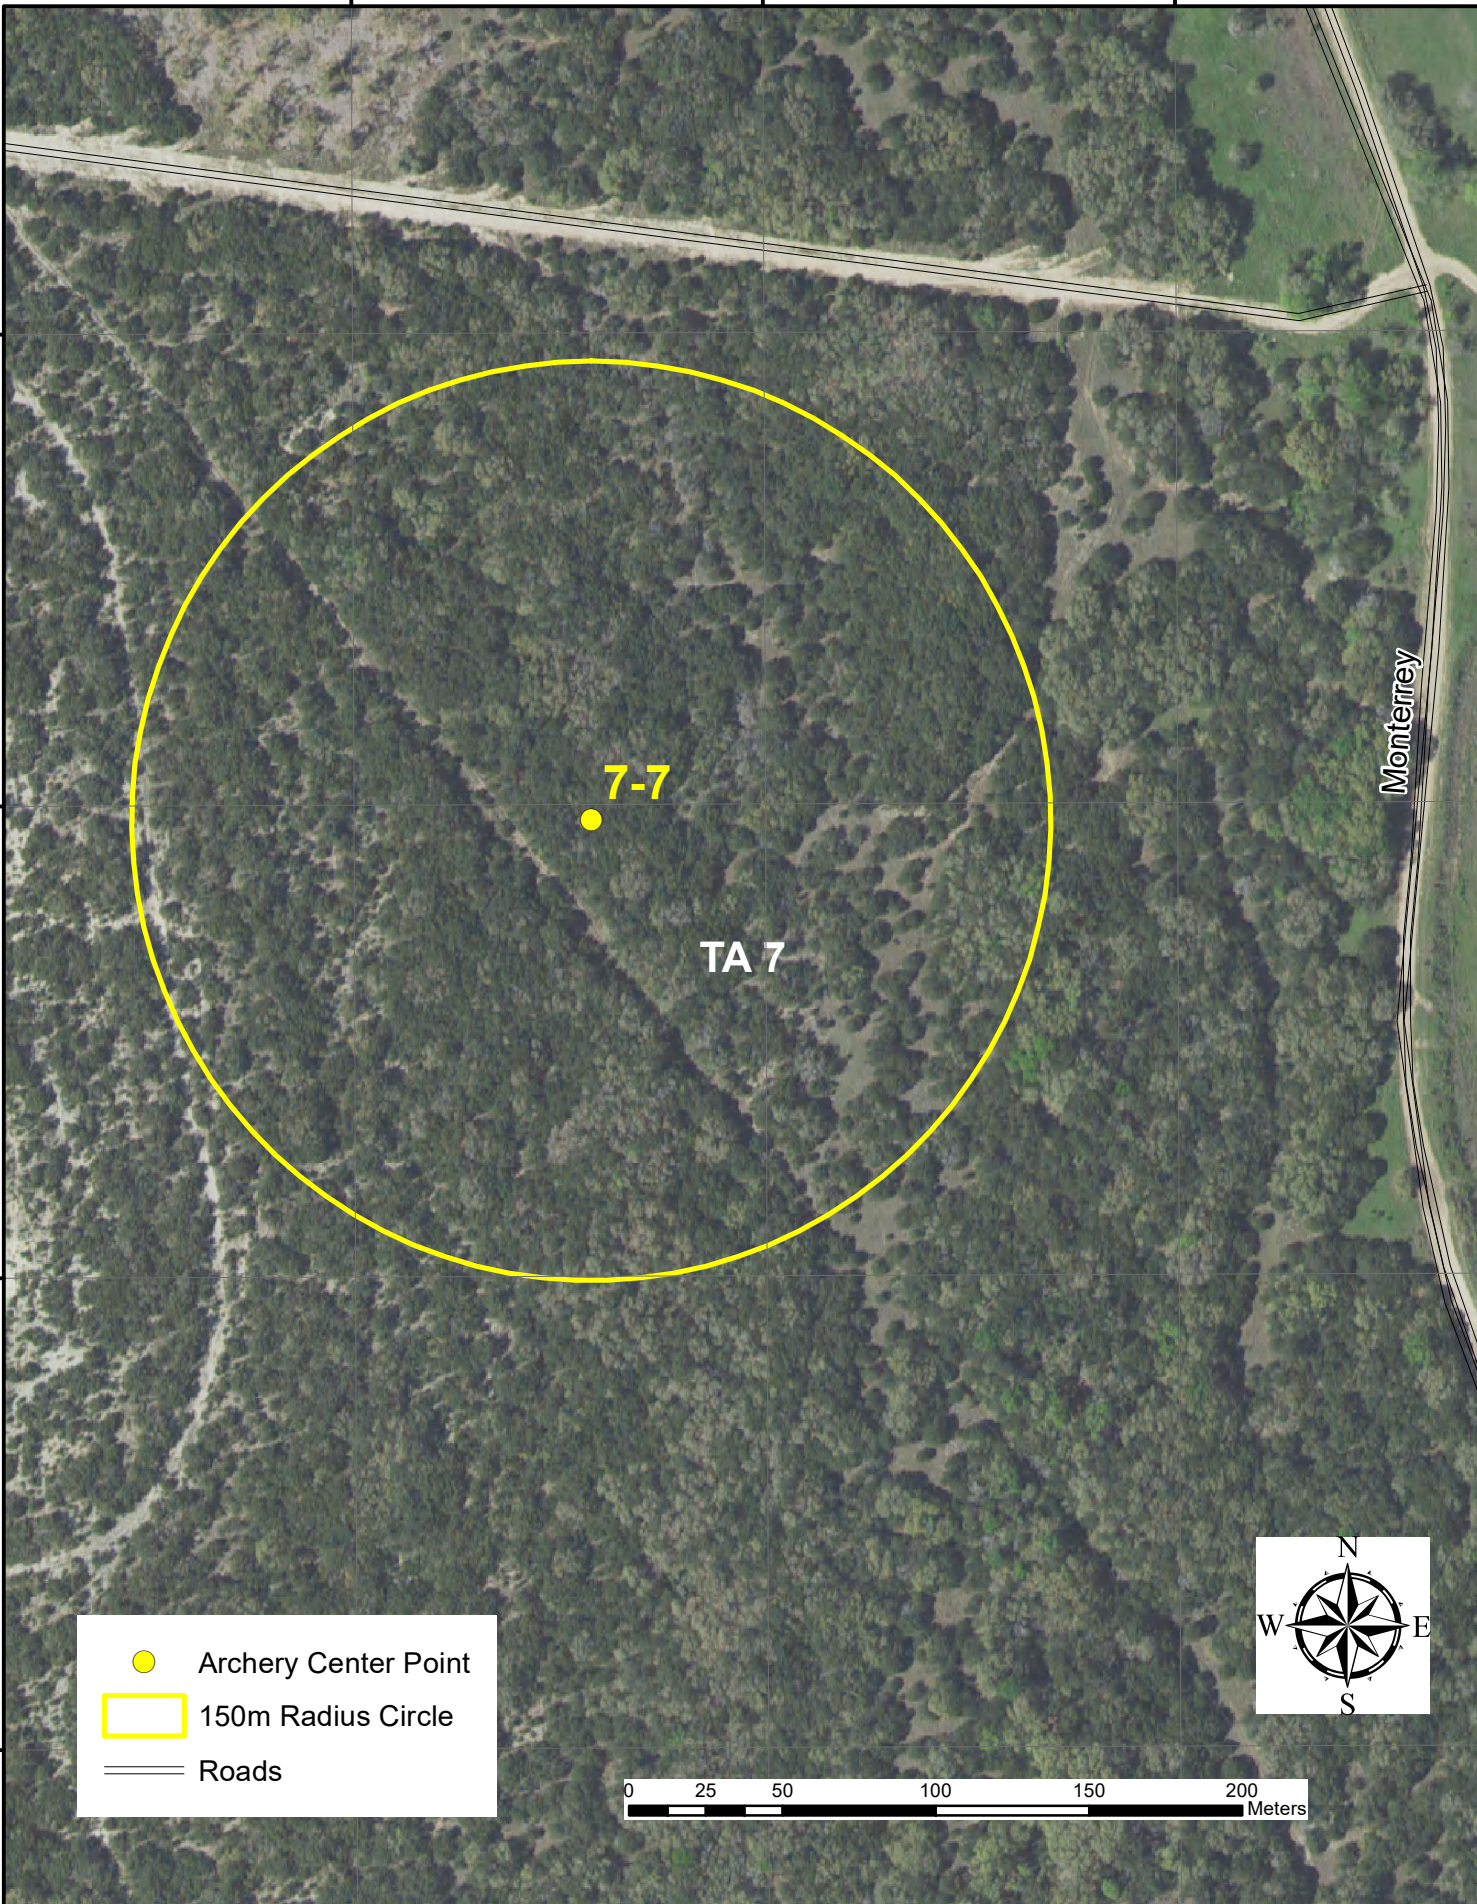

# Archery Location 7-7

98.605555° W

98.604166° W

98.602777° W

29.666667° N

29.666667° N

29.665278° N

29.665278° N

29.663889° N

29.663889° N

29.6625° N

29.6625° N

98.605555° W

98.604166° W

98.602777° W

- Archery Center Point
- 150m Radius Circle
- == Roads

0 25 50 100 150 200 Meters