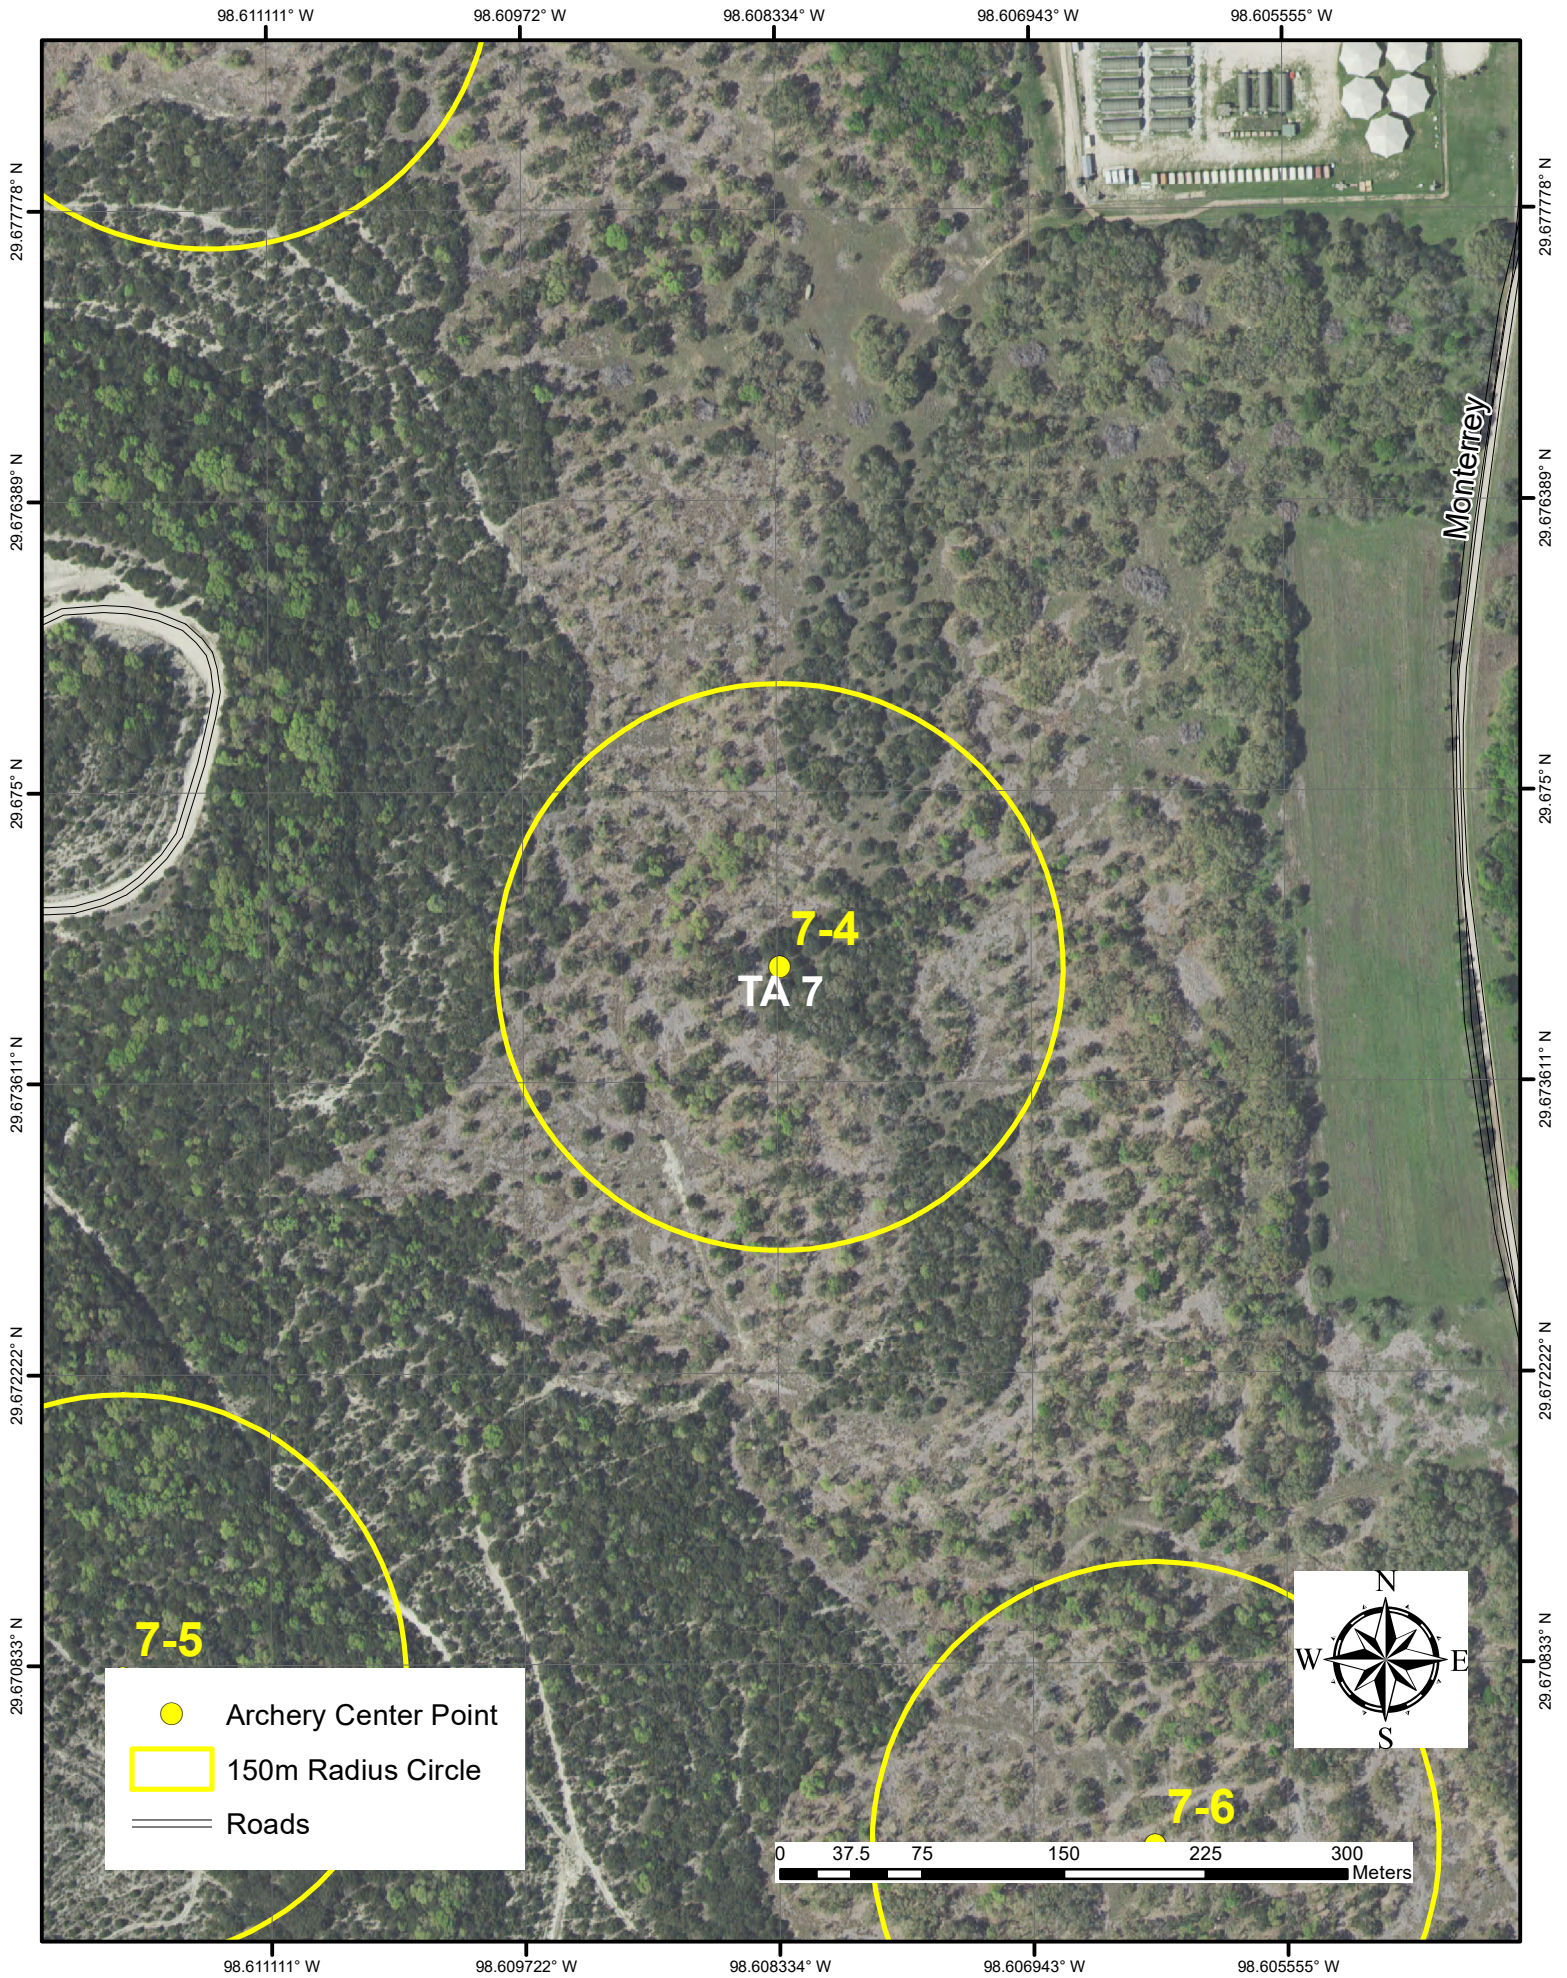

Archery Location 7-4

7-5

- Archery Center Point
- 150m Radius Circle
- == Roads

Monterrey

7-4
TA 7

7-6