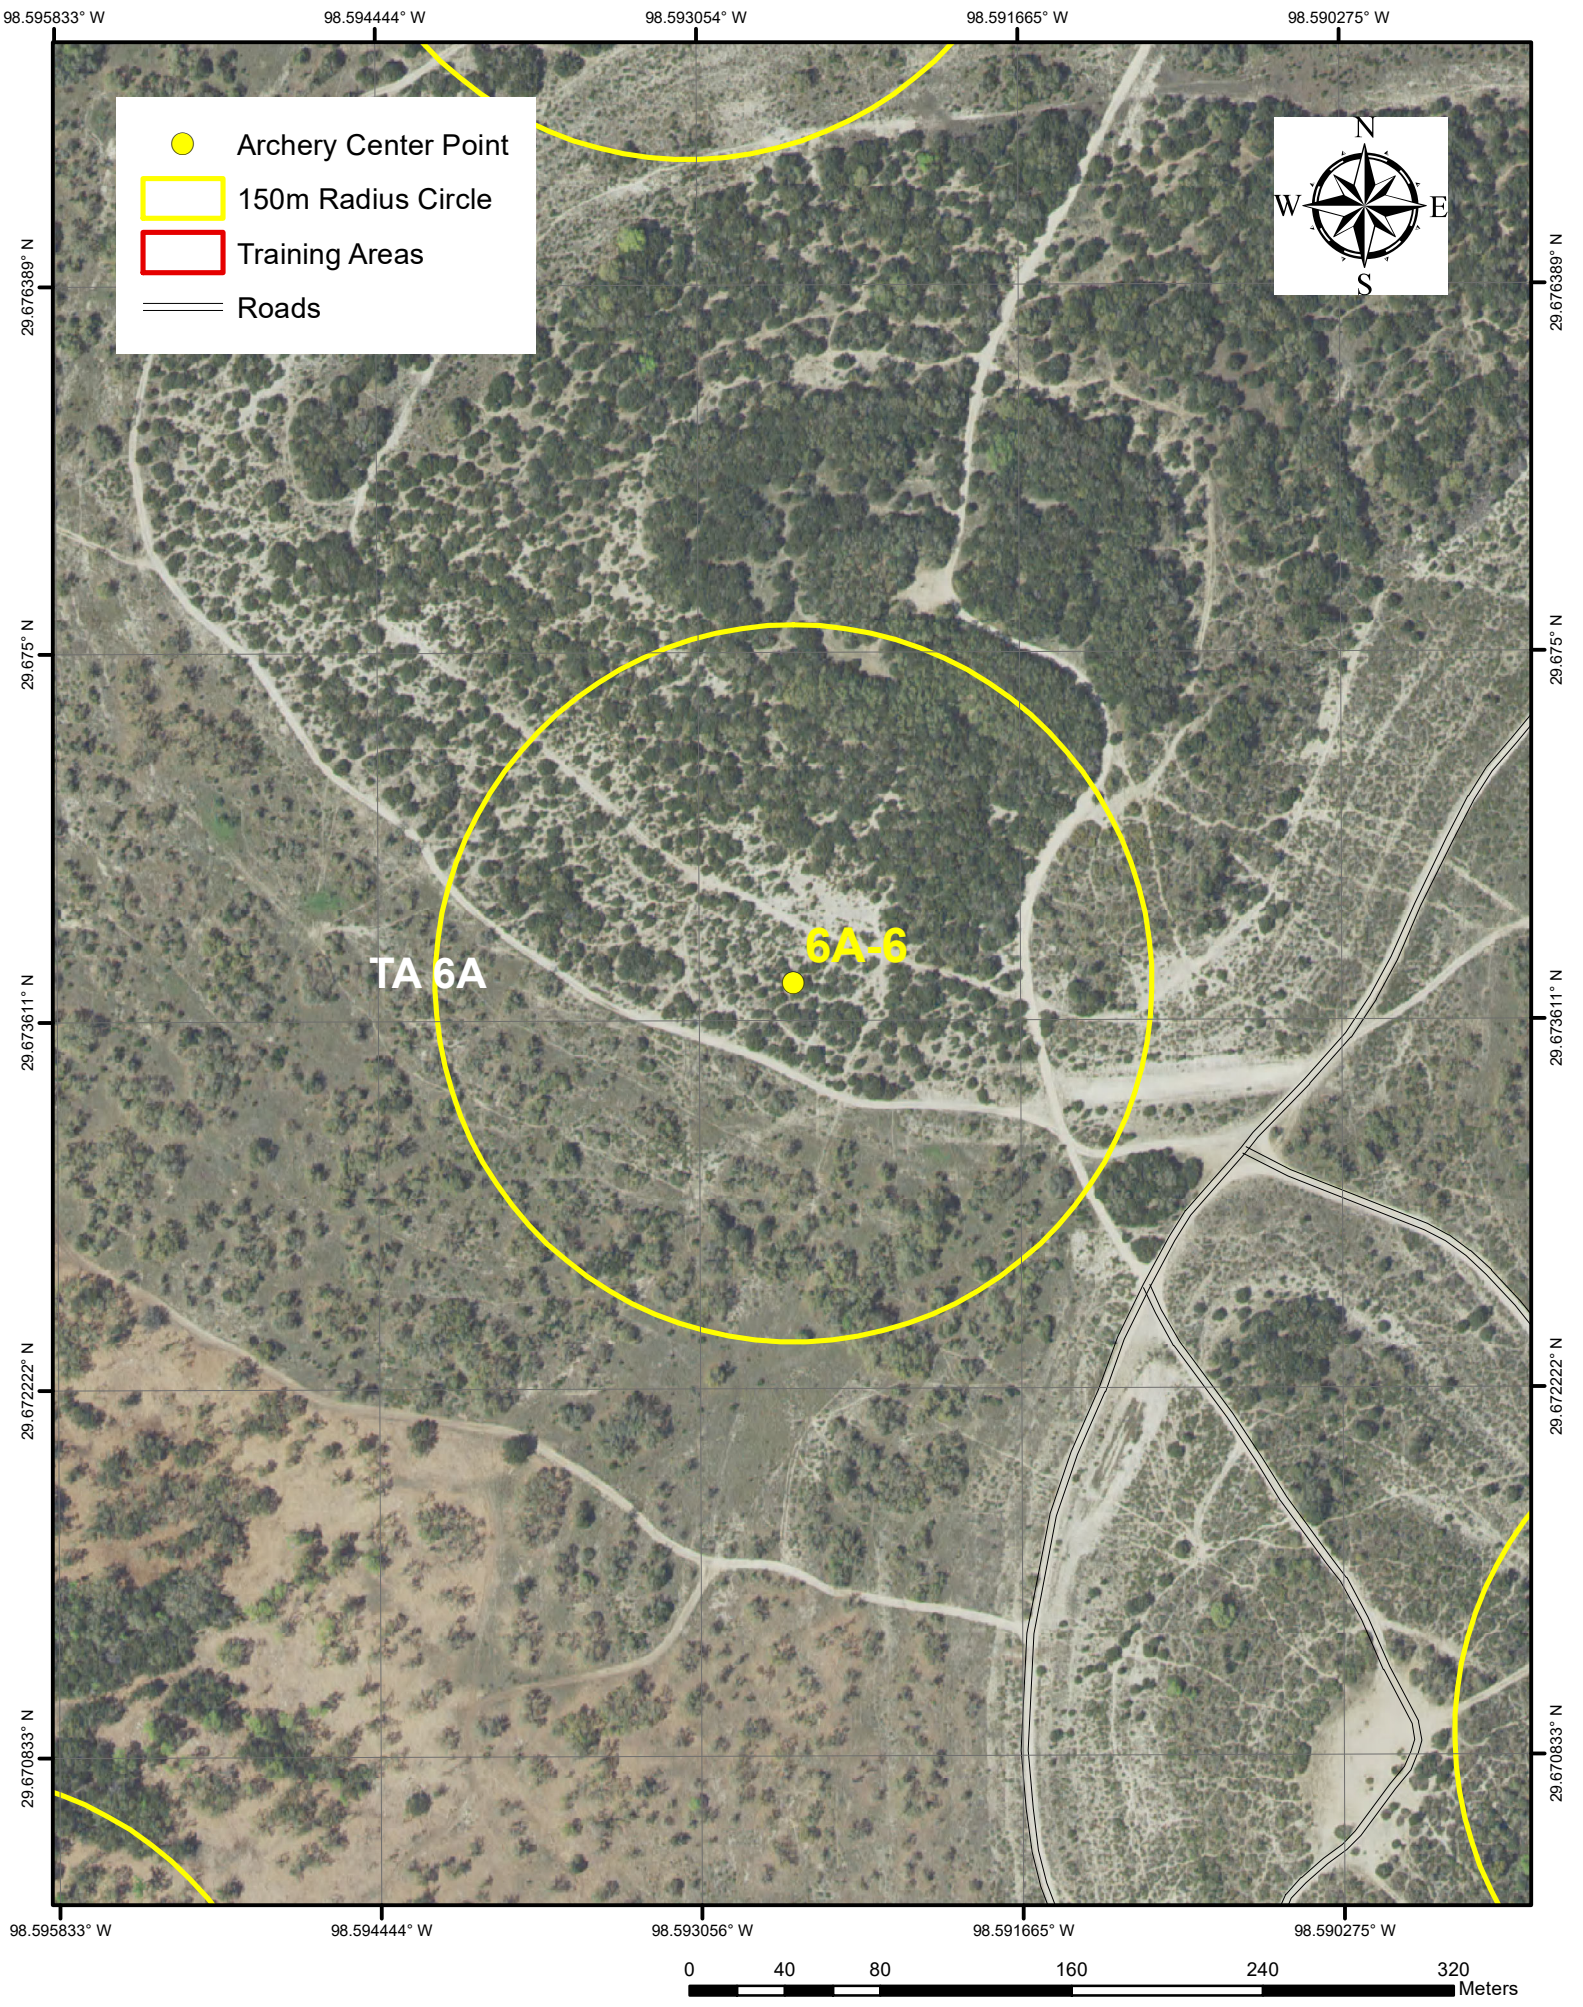

Archery Location 6A-6

- Archery Center Point
- 150m Radius Circle
- ▭ Training Areas
- ══ Roads

TA 6A

6A-6