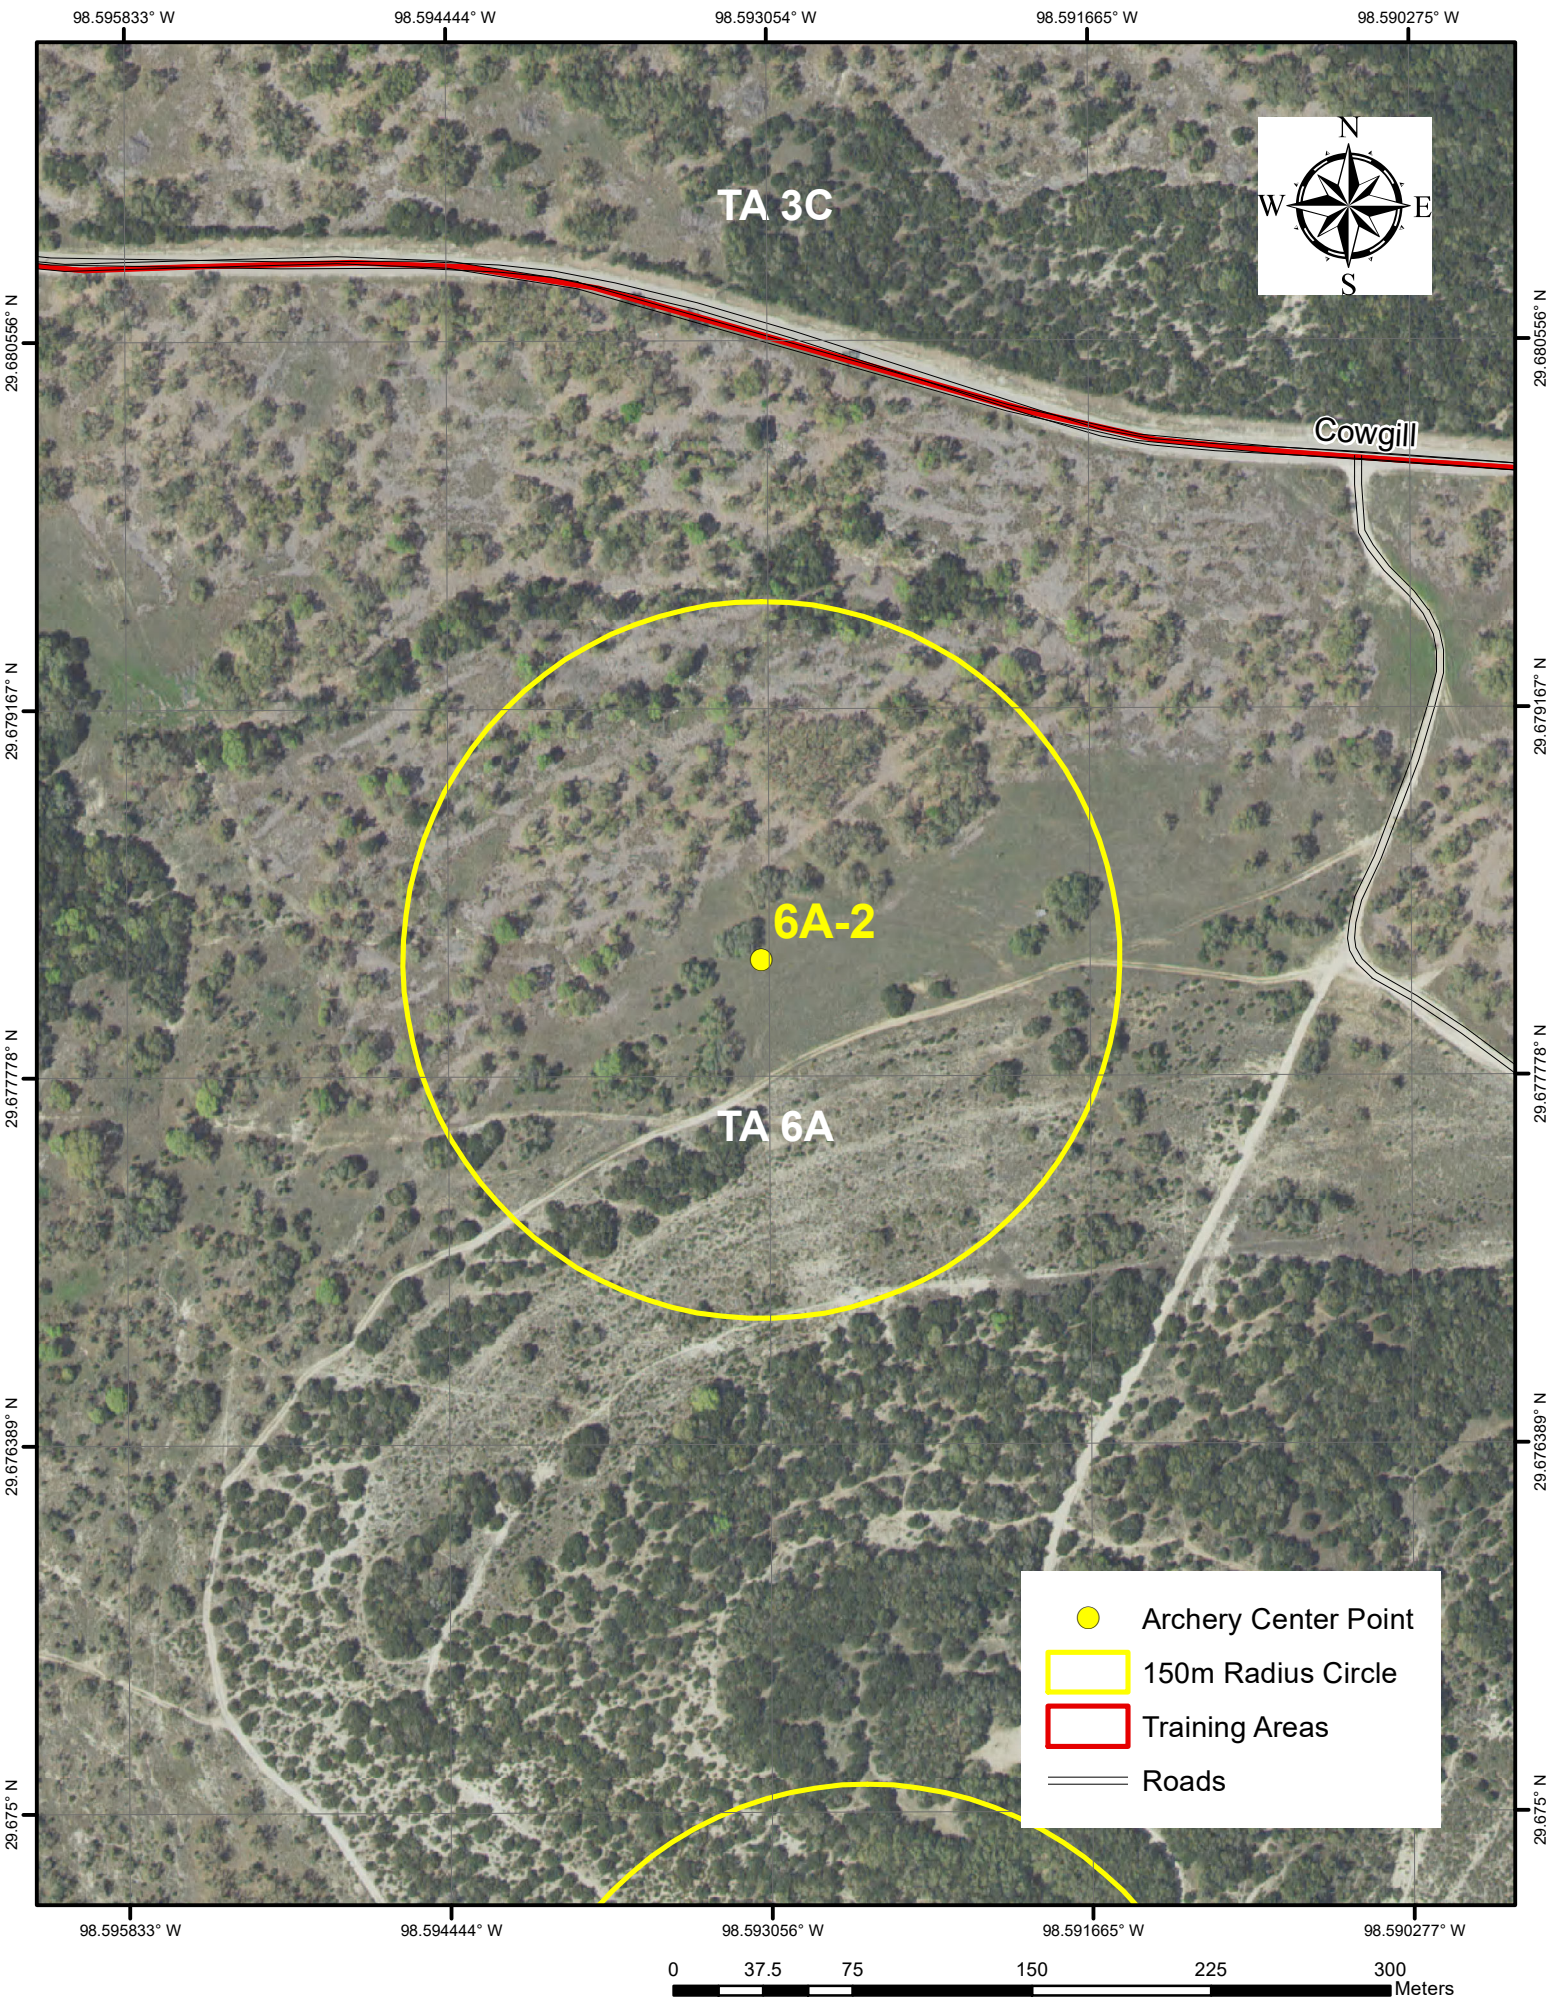

Archery Location 6A-2

98.595833° W 98.594444° W 98.593054° W 98.591665° W 98.590275° W

29.680556° N
29.679167° N
29.677778° N
29.676389° N
29.675° N

29.680556° N
29.679167° N
29.677778° N
29.676389° N
29.675° N

98.595833° W 98.594444° W 98.593056° W 98.591665° W 98.590277° W

0 37.5 75 150 225 300 Meters