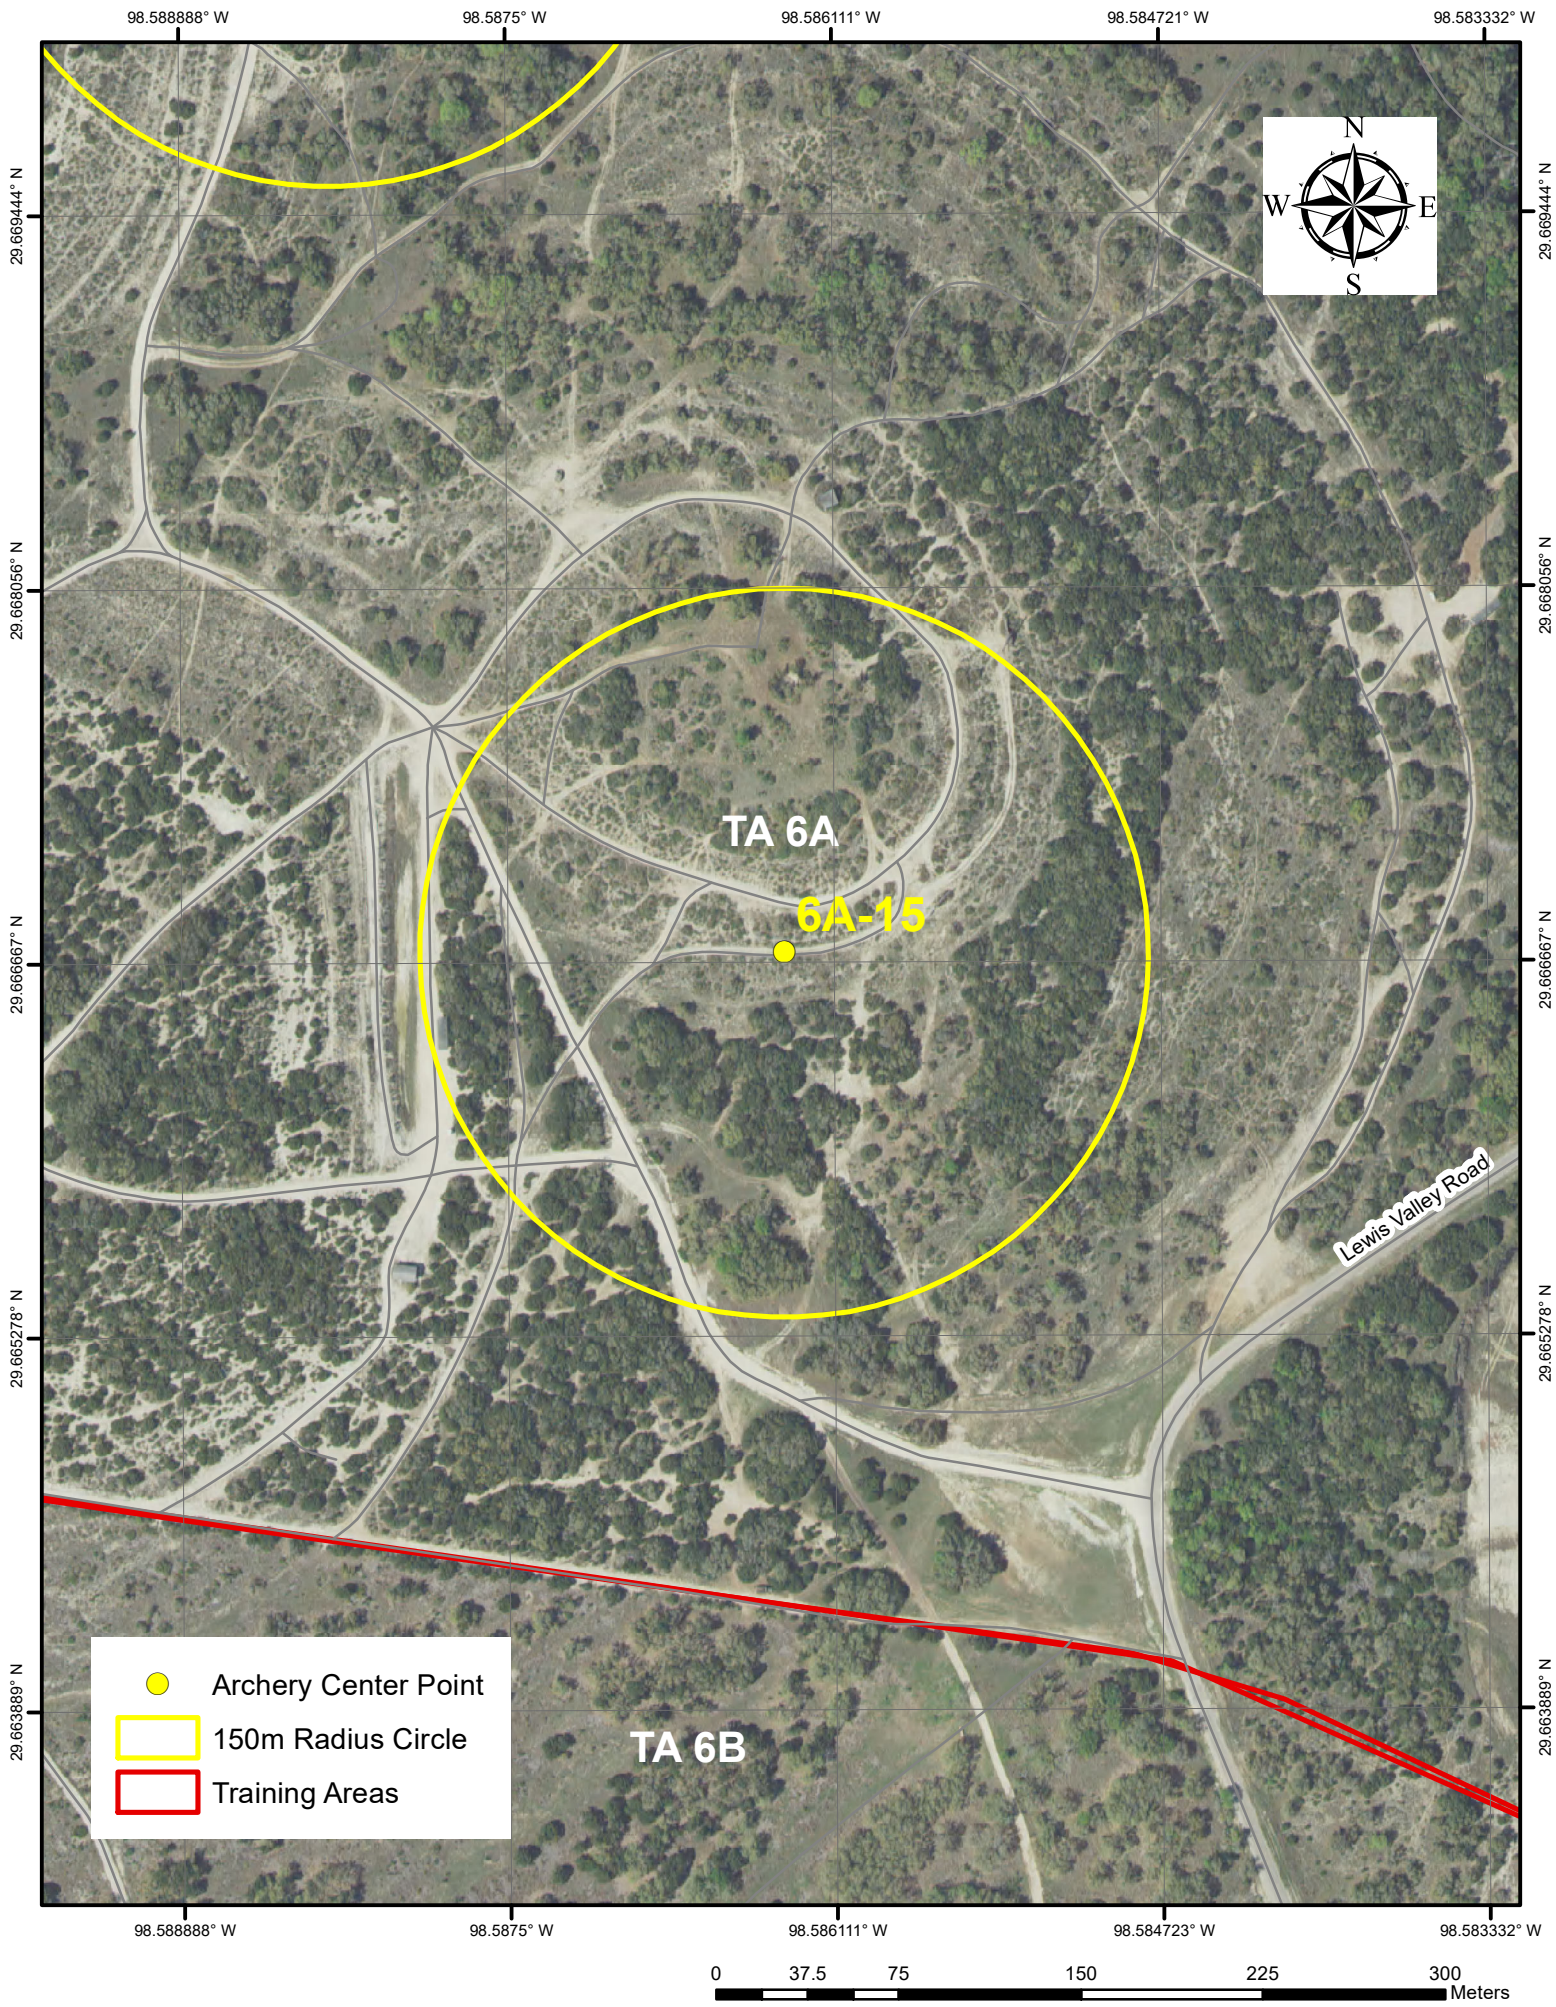

Archery Location 6A-15

TA 6A

6A-15

Lewis Valley Road

TA 6B

- Archery Center Point
- 150m Radius Circle
- Training Areas