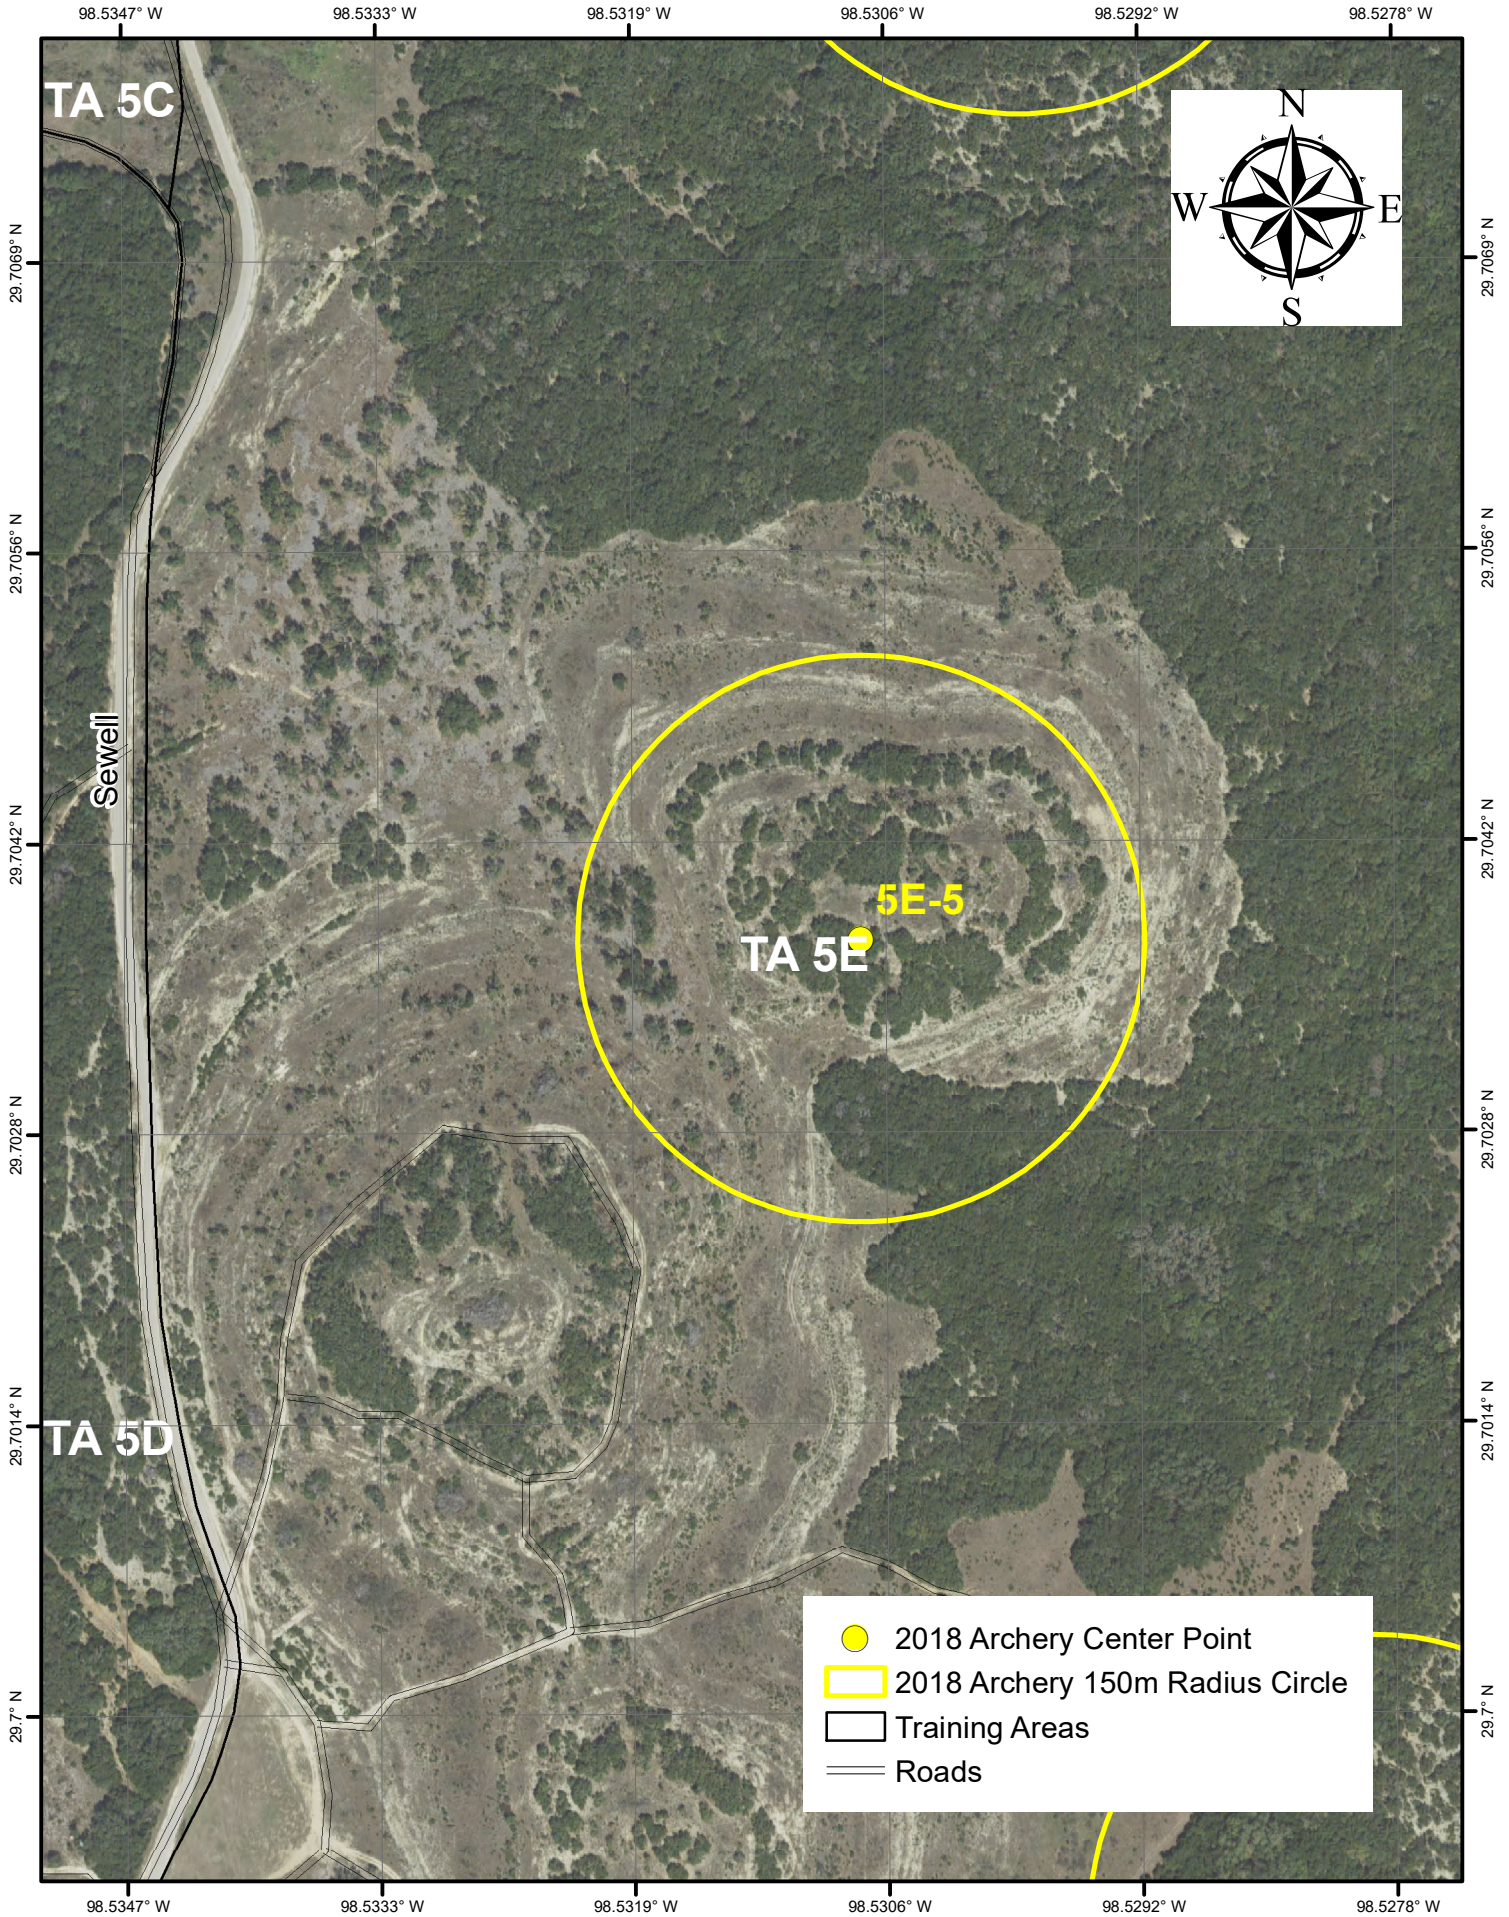

# Archery Locations 5E-5

- 2018 Archery Center Point
- 2018 Archery 150m Radius Circle
- ▭ Training Areas
- ▬ Roads

0 37.5 75 150 225 300 Meters