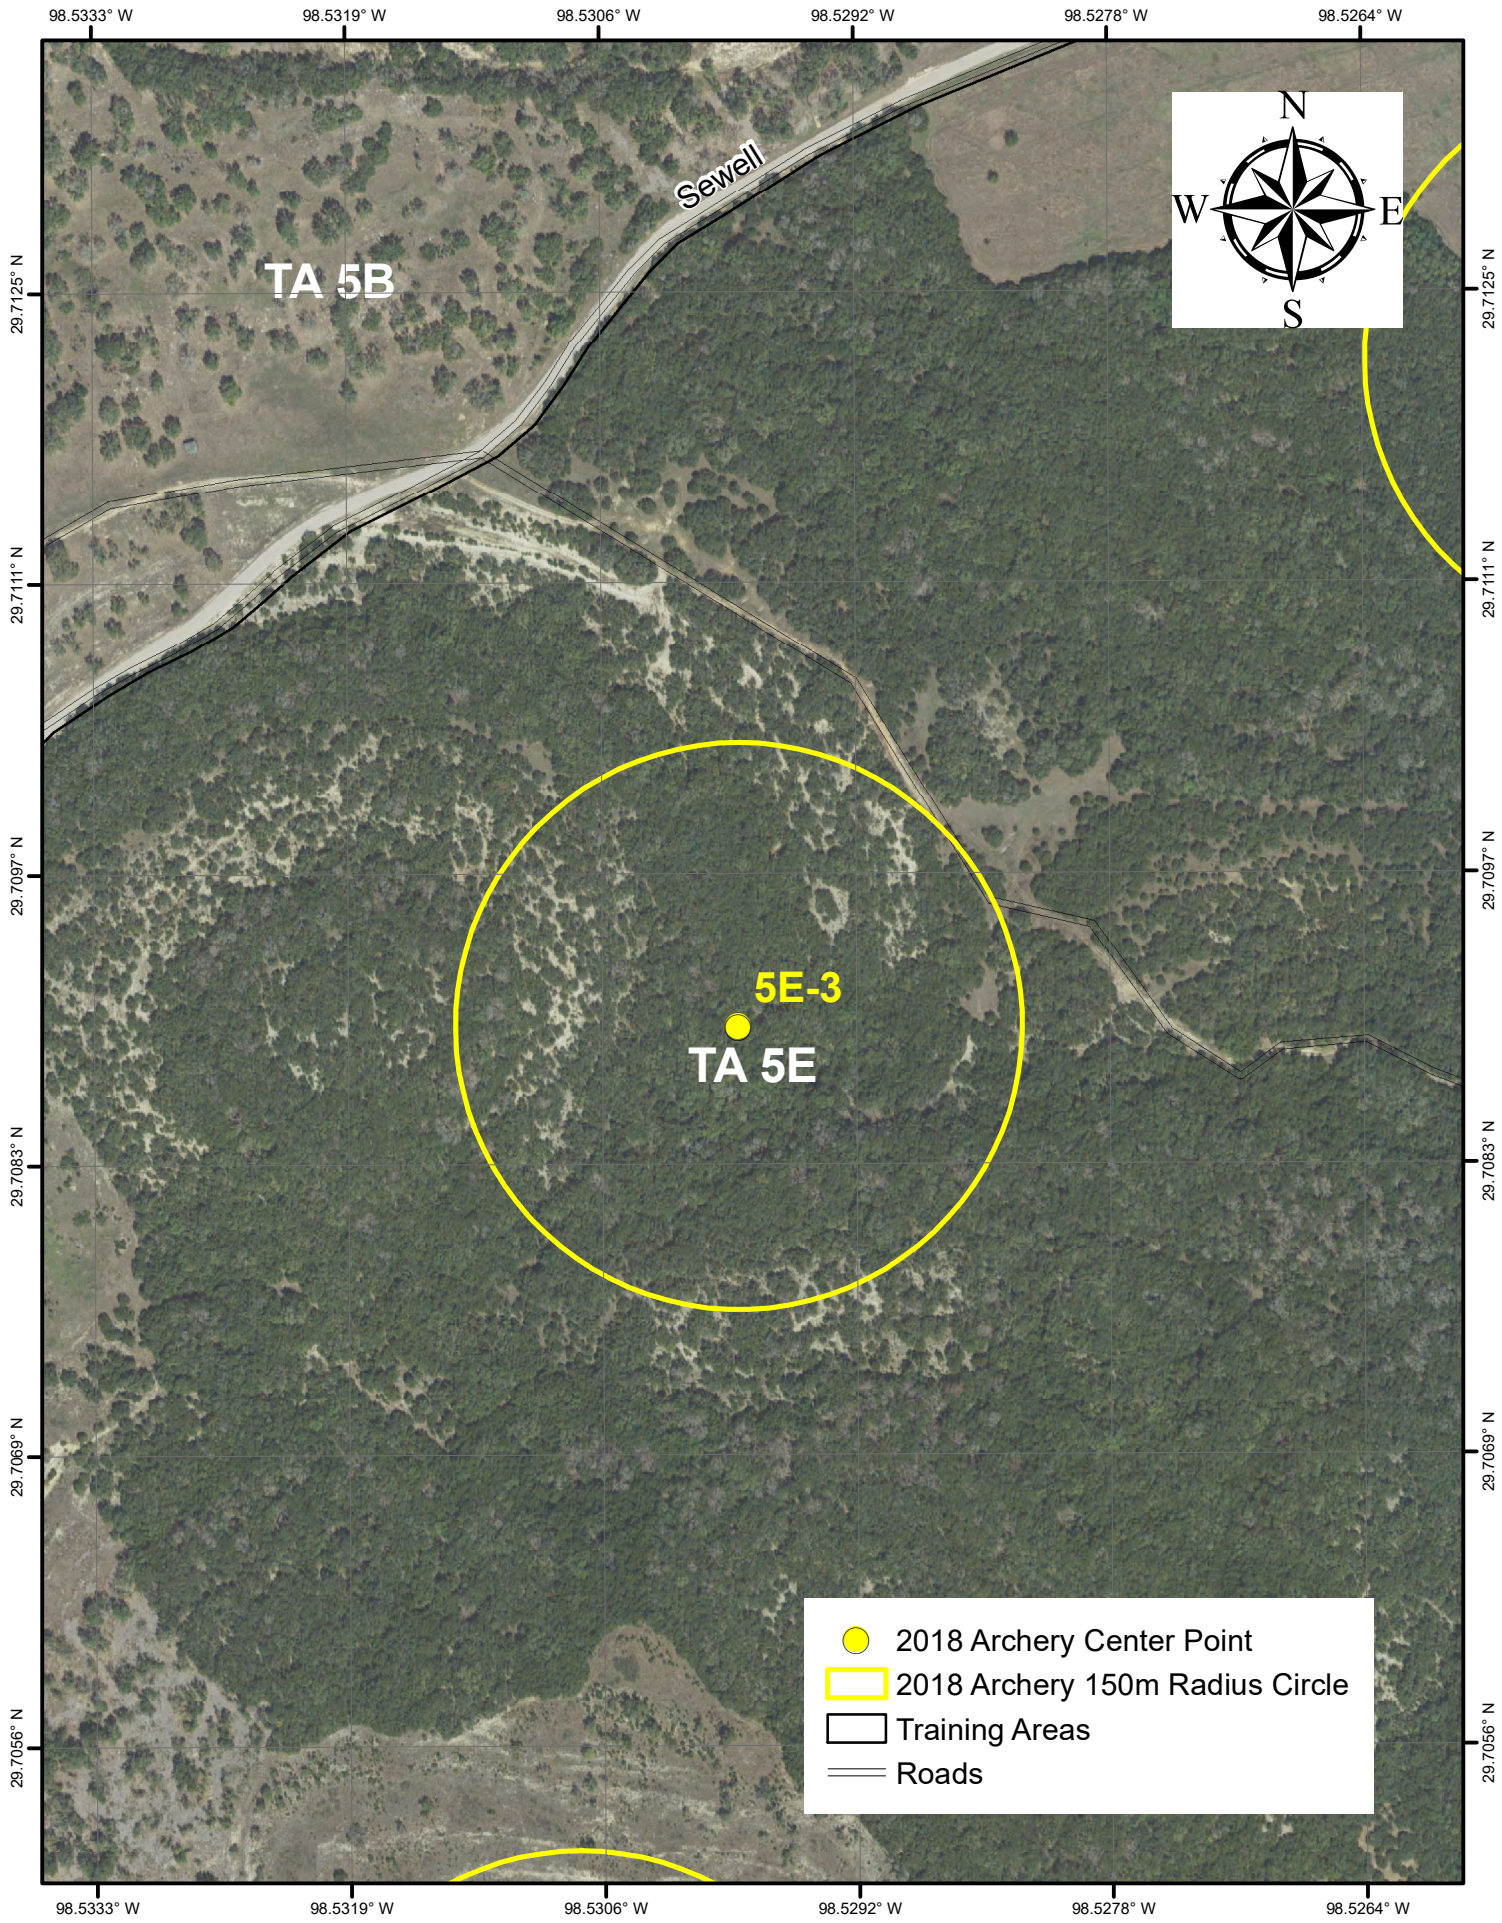

Archery Locations 5E-3

- 2018 Archery Center Point
- 2018 Archery 150m Radius Circle
- ▭ Training Areas
- ▬ Roads