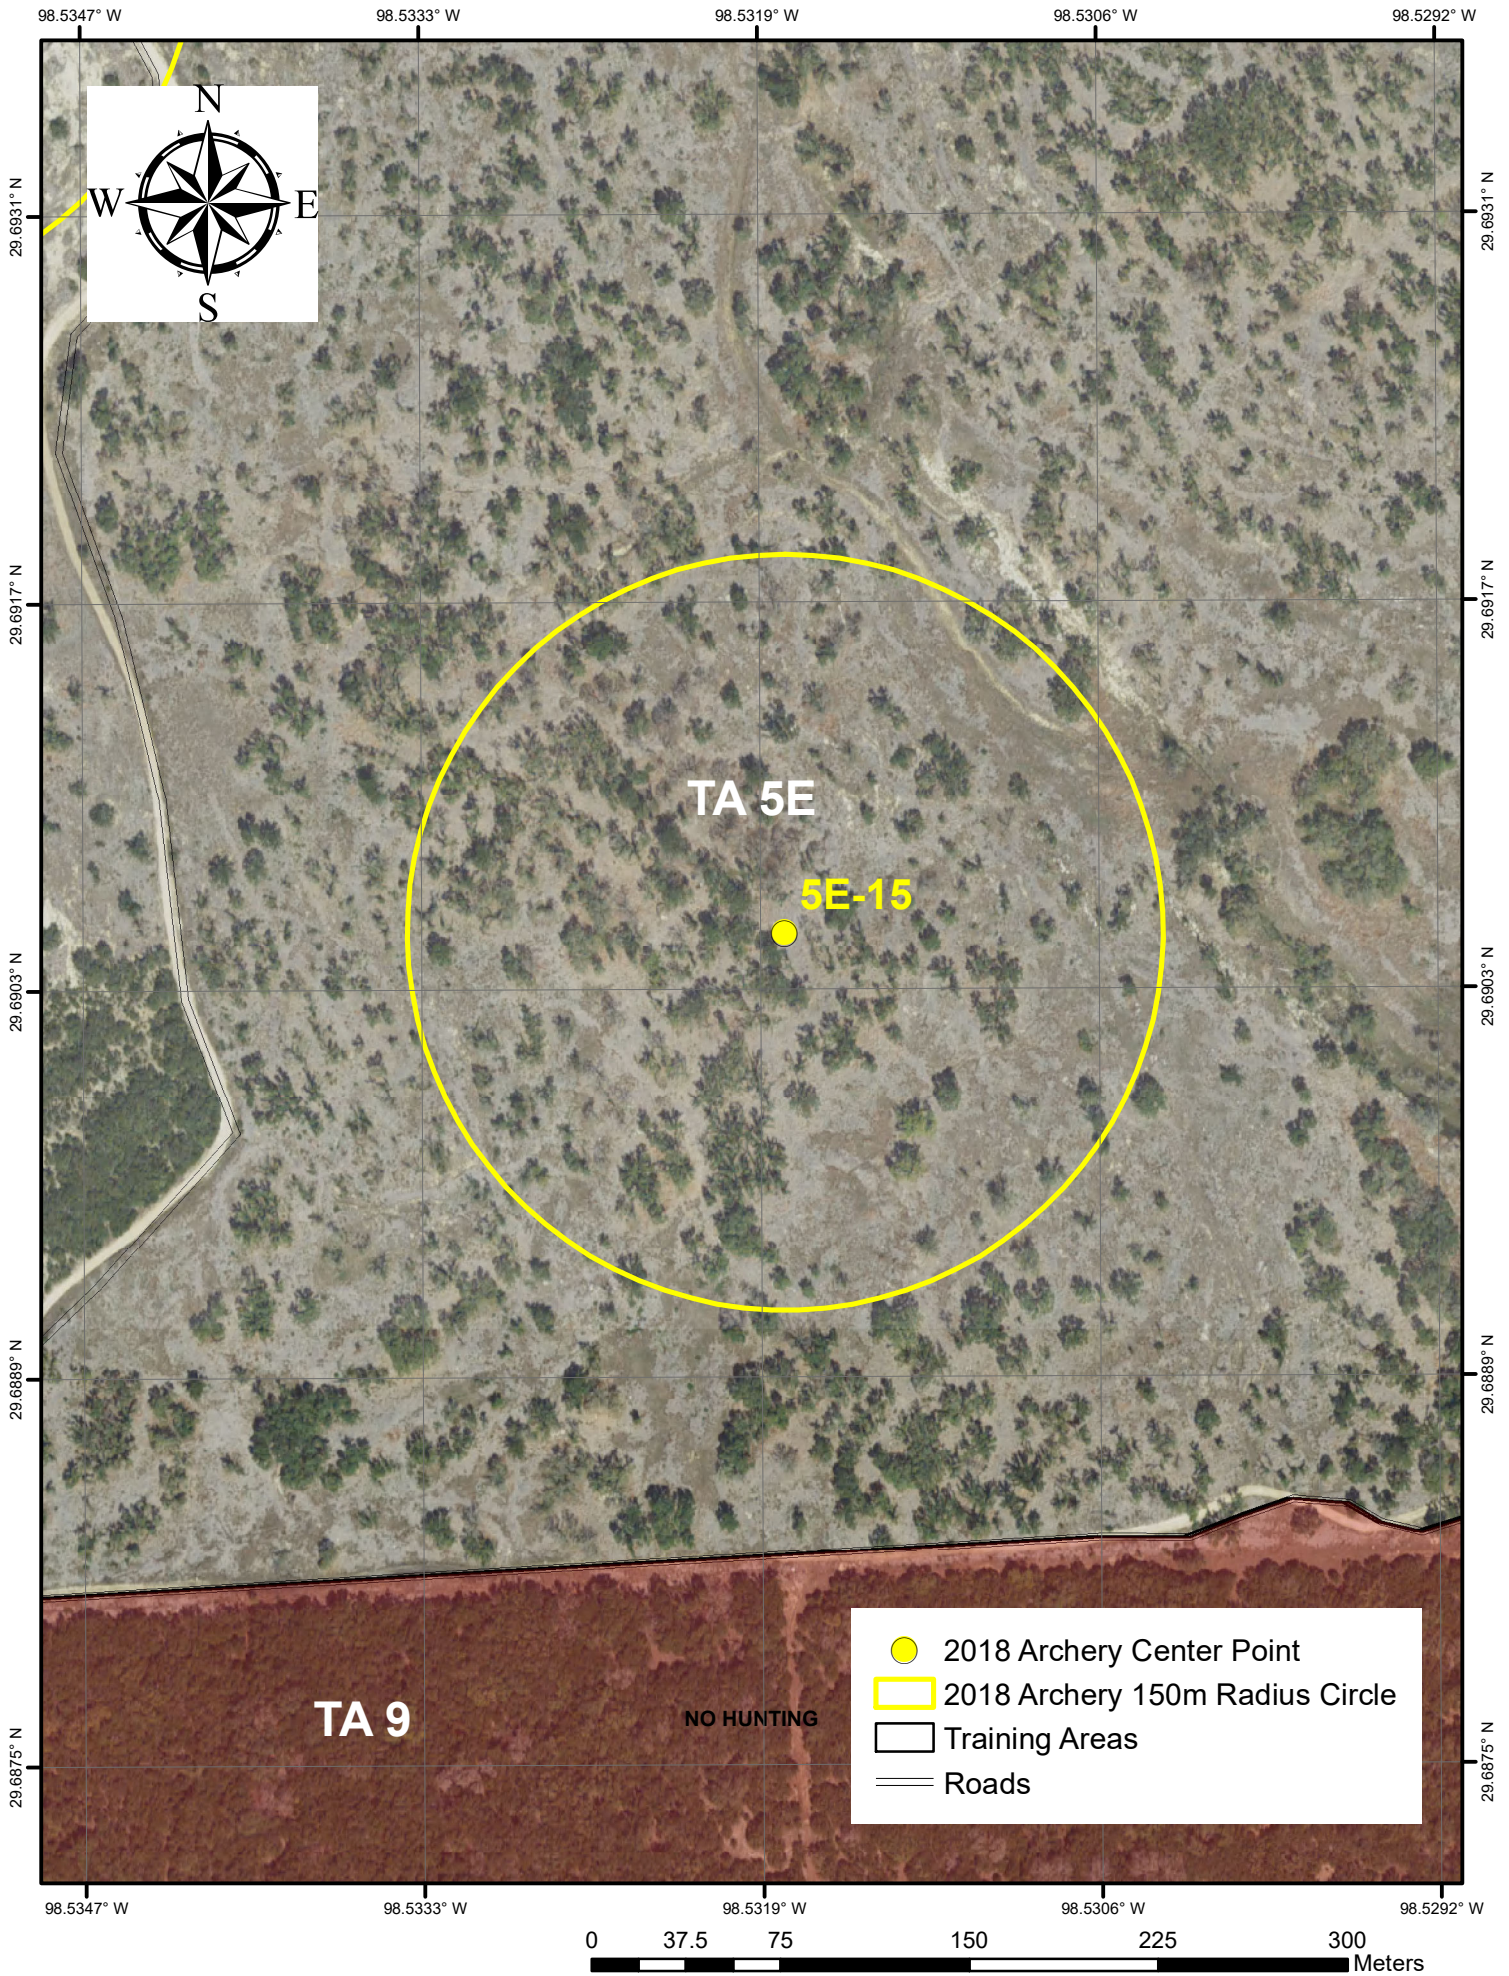

# Archery Locations 5E-15

- 2018 Archery Center Point
- 2018 Archery 150m Radius Circle
- ▭ Training Areas
- == Roads

0 37.5 75 150 225 300 Meters