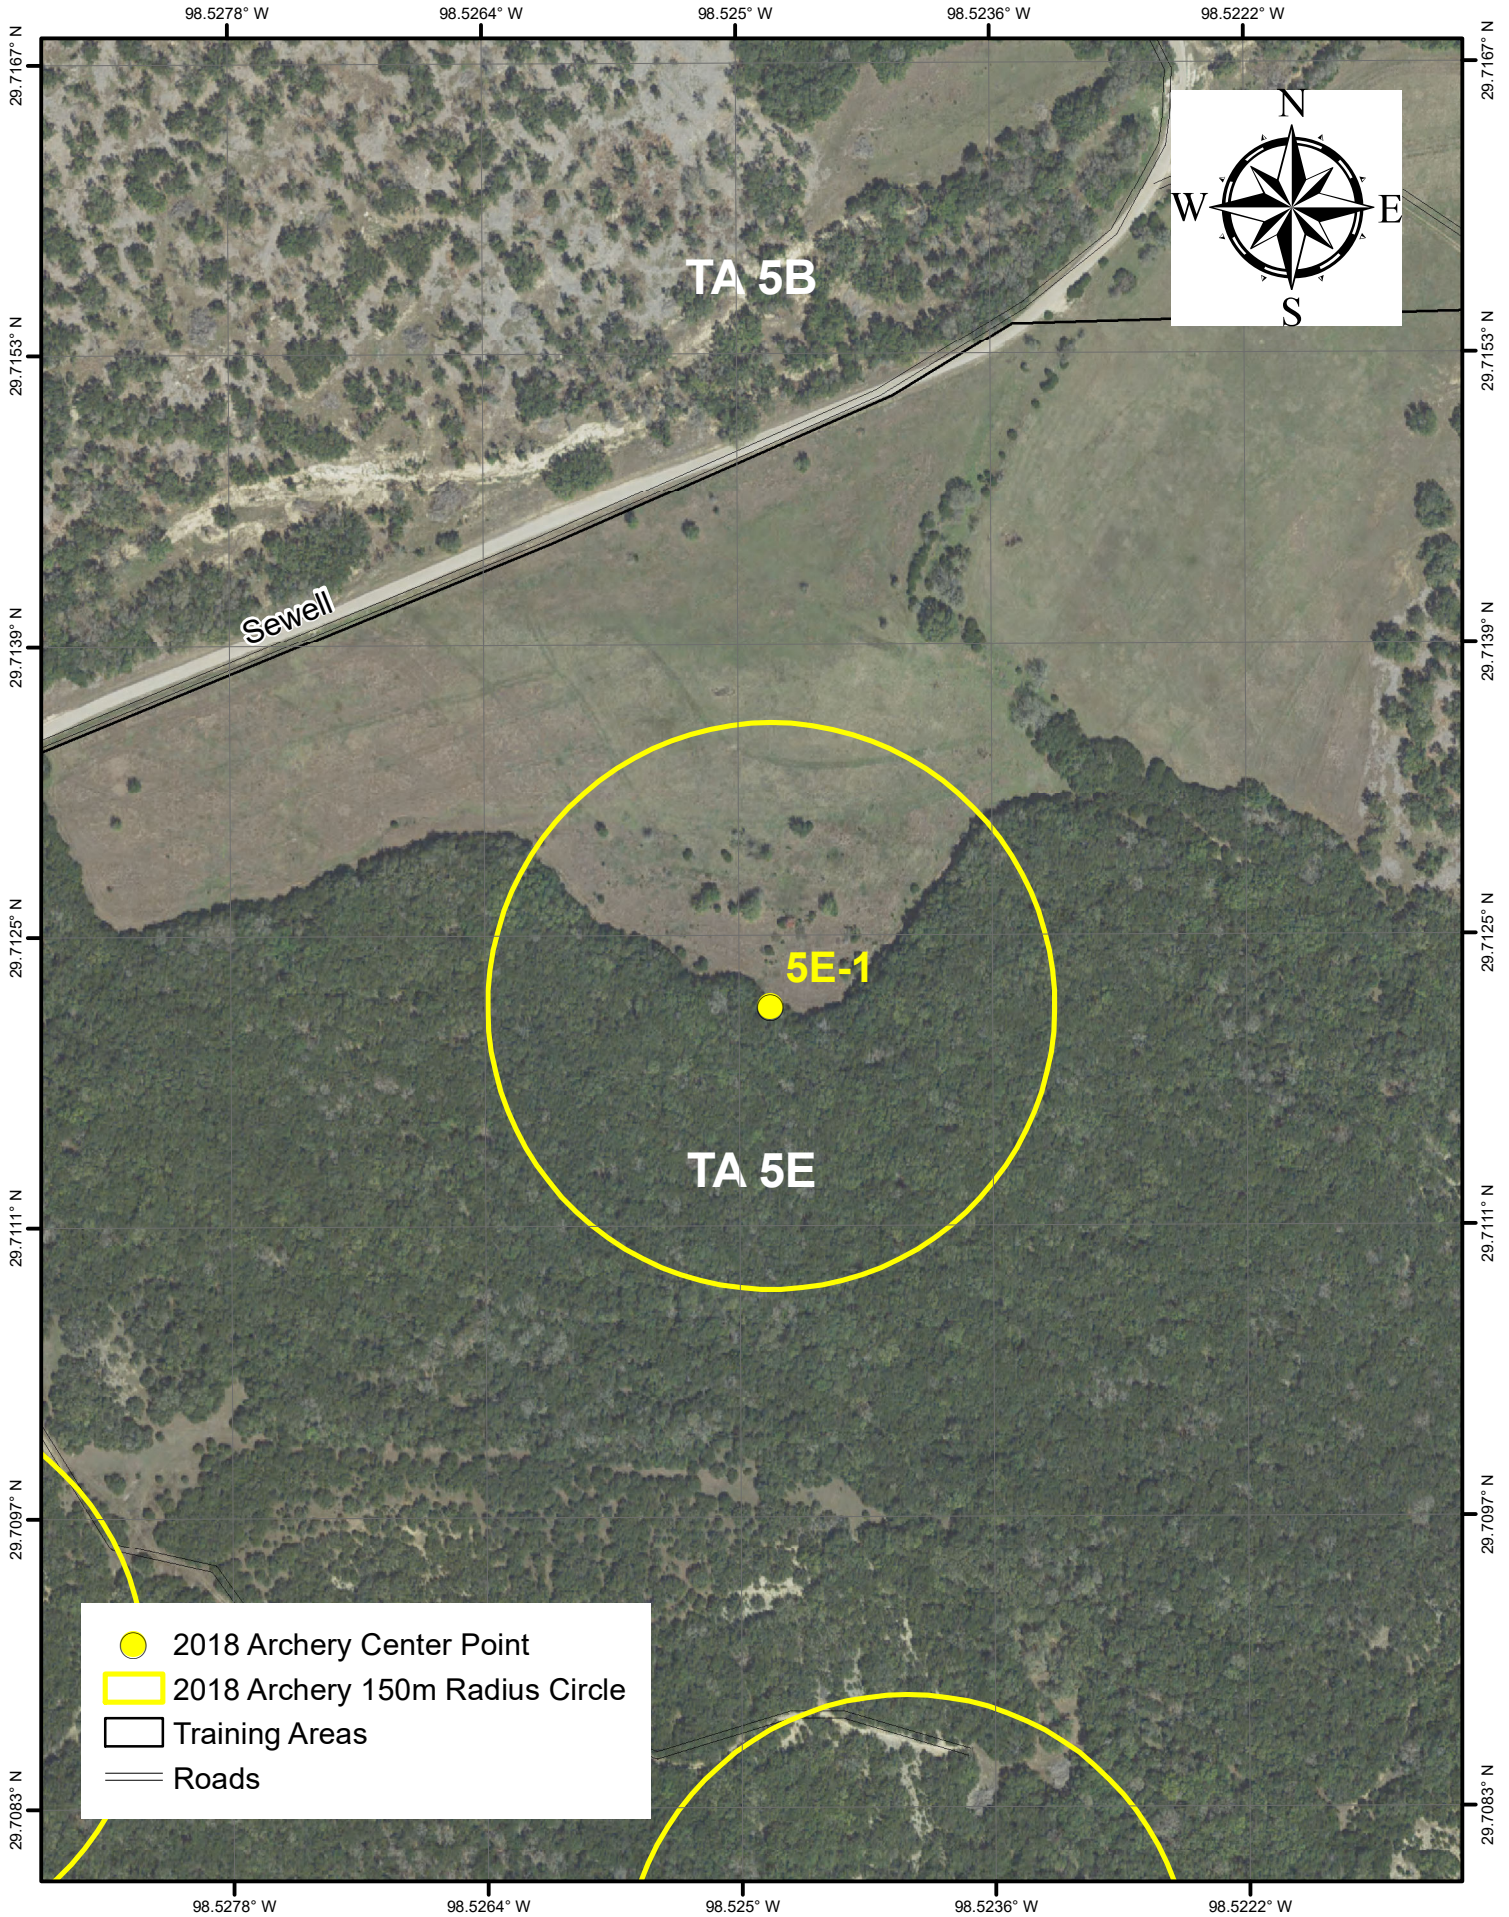

Archery Locations 5E-1

- 2018 Archery Center Point
- 2018 Archery 150m Radius Circle
- ▭ Training Areas
- ▬ Roads

0 37.5 75 150 225 300 Meters