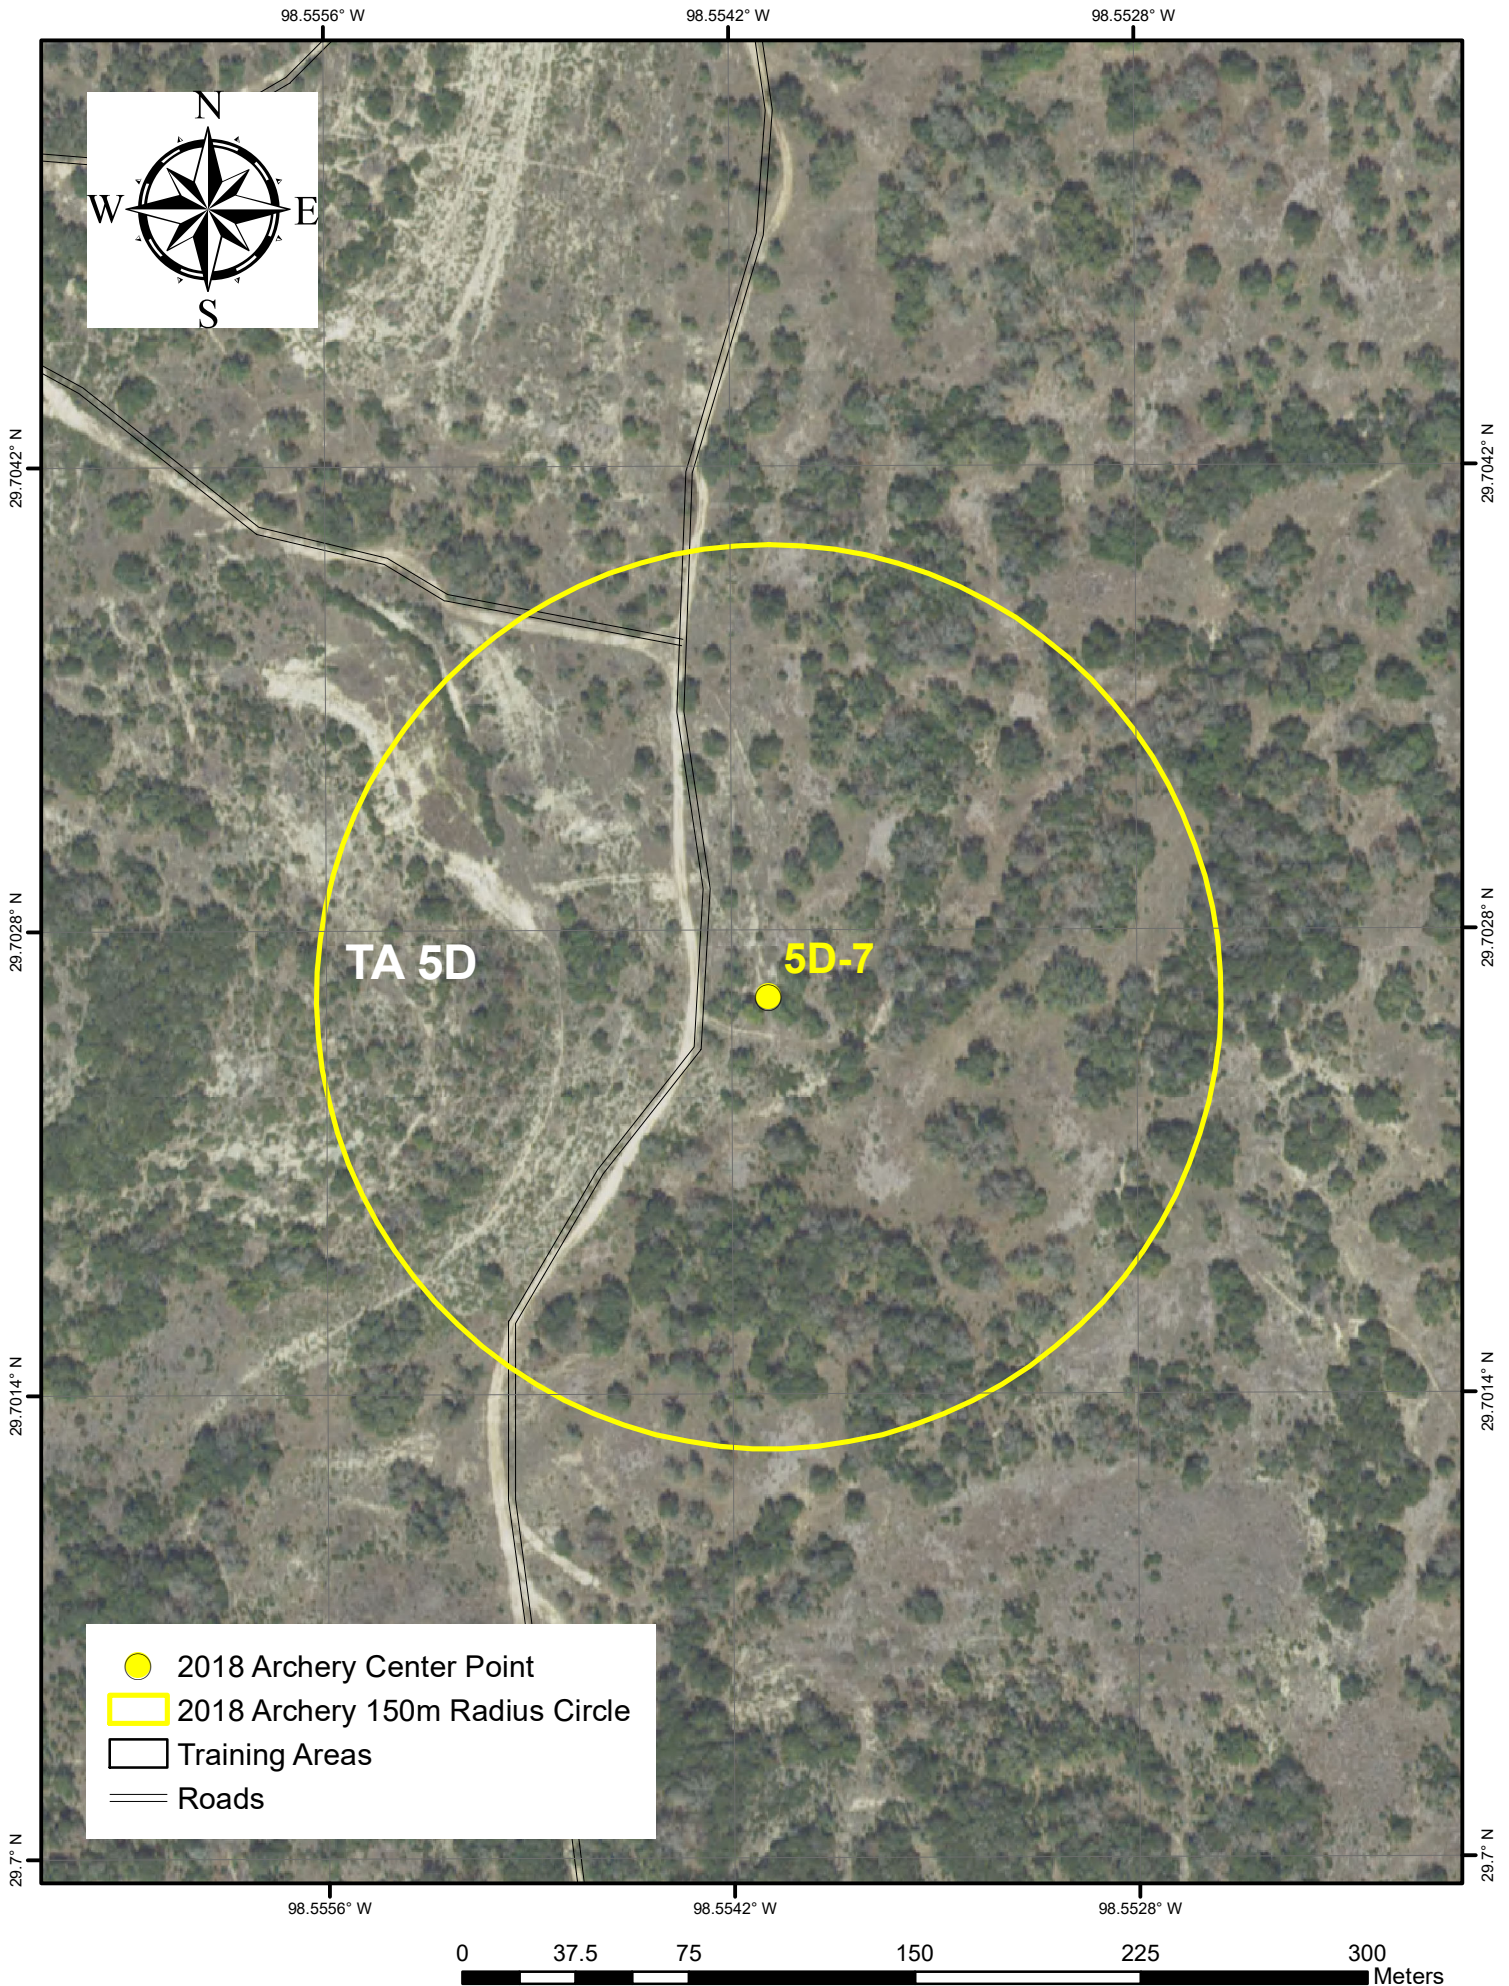

Archery Locations 5D-7

TA 5D

5D-7

- 2018 Archery Center Point
- 2018 Archery 150m Radius Circle
- Training Areas
- == Roads