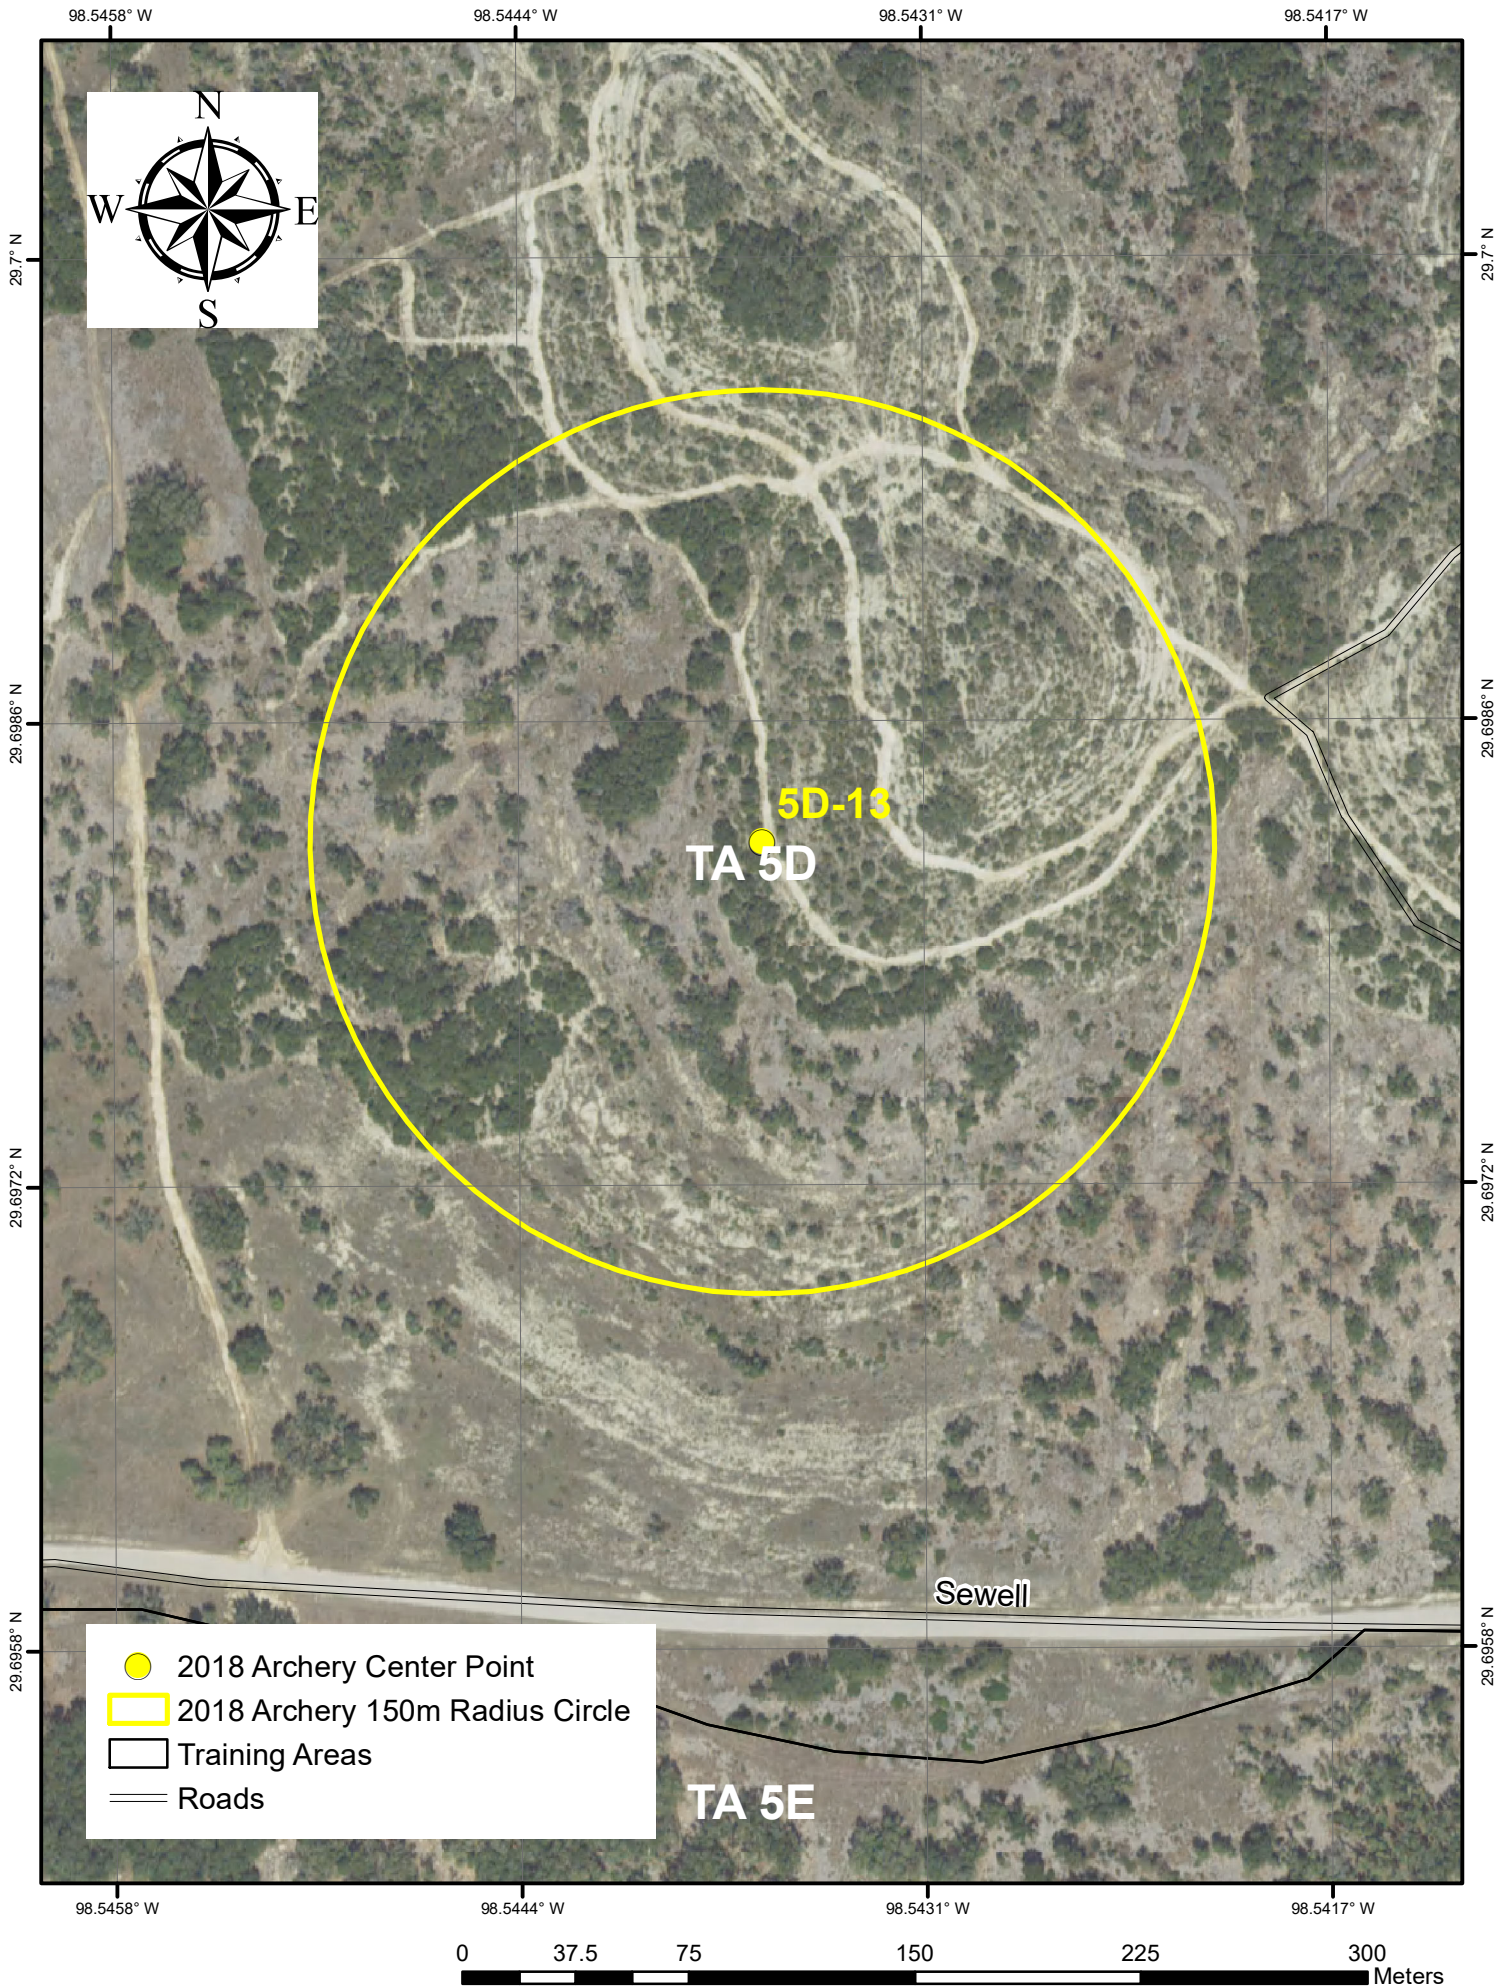

# Archery Locations 5D-13

- 2018 Archery Center Point
- 2018 Archery 150m Radius Circle
- Training Areas
- == Roads

0 37.5 75 150 225 300 Meters