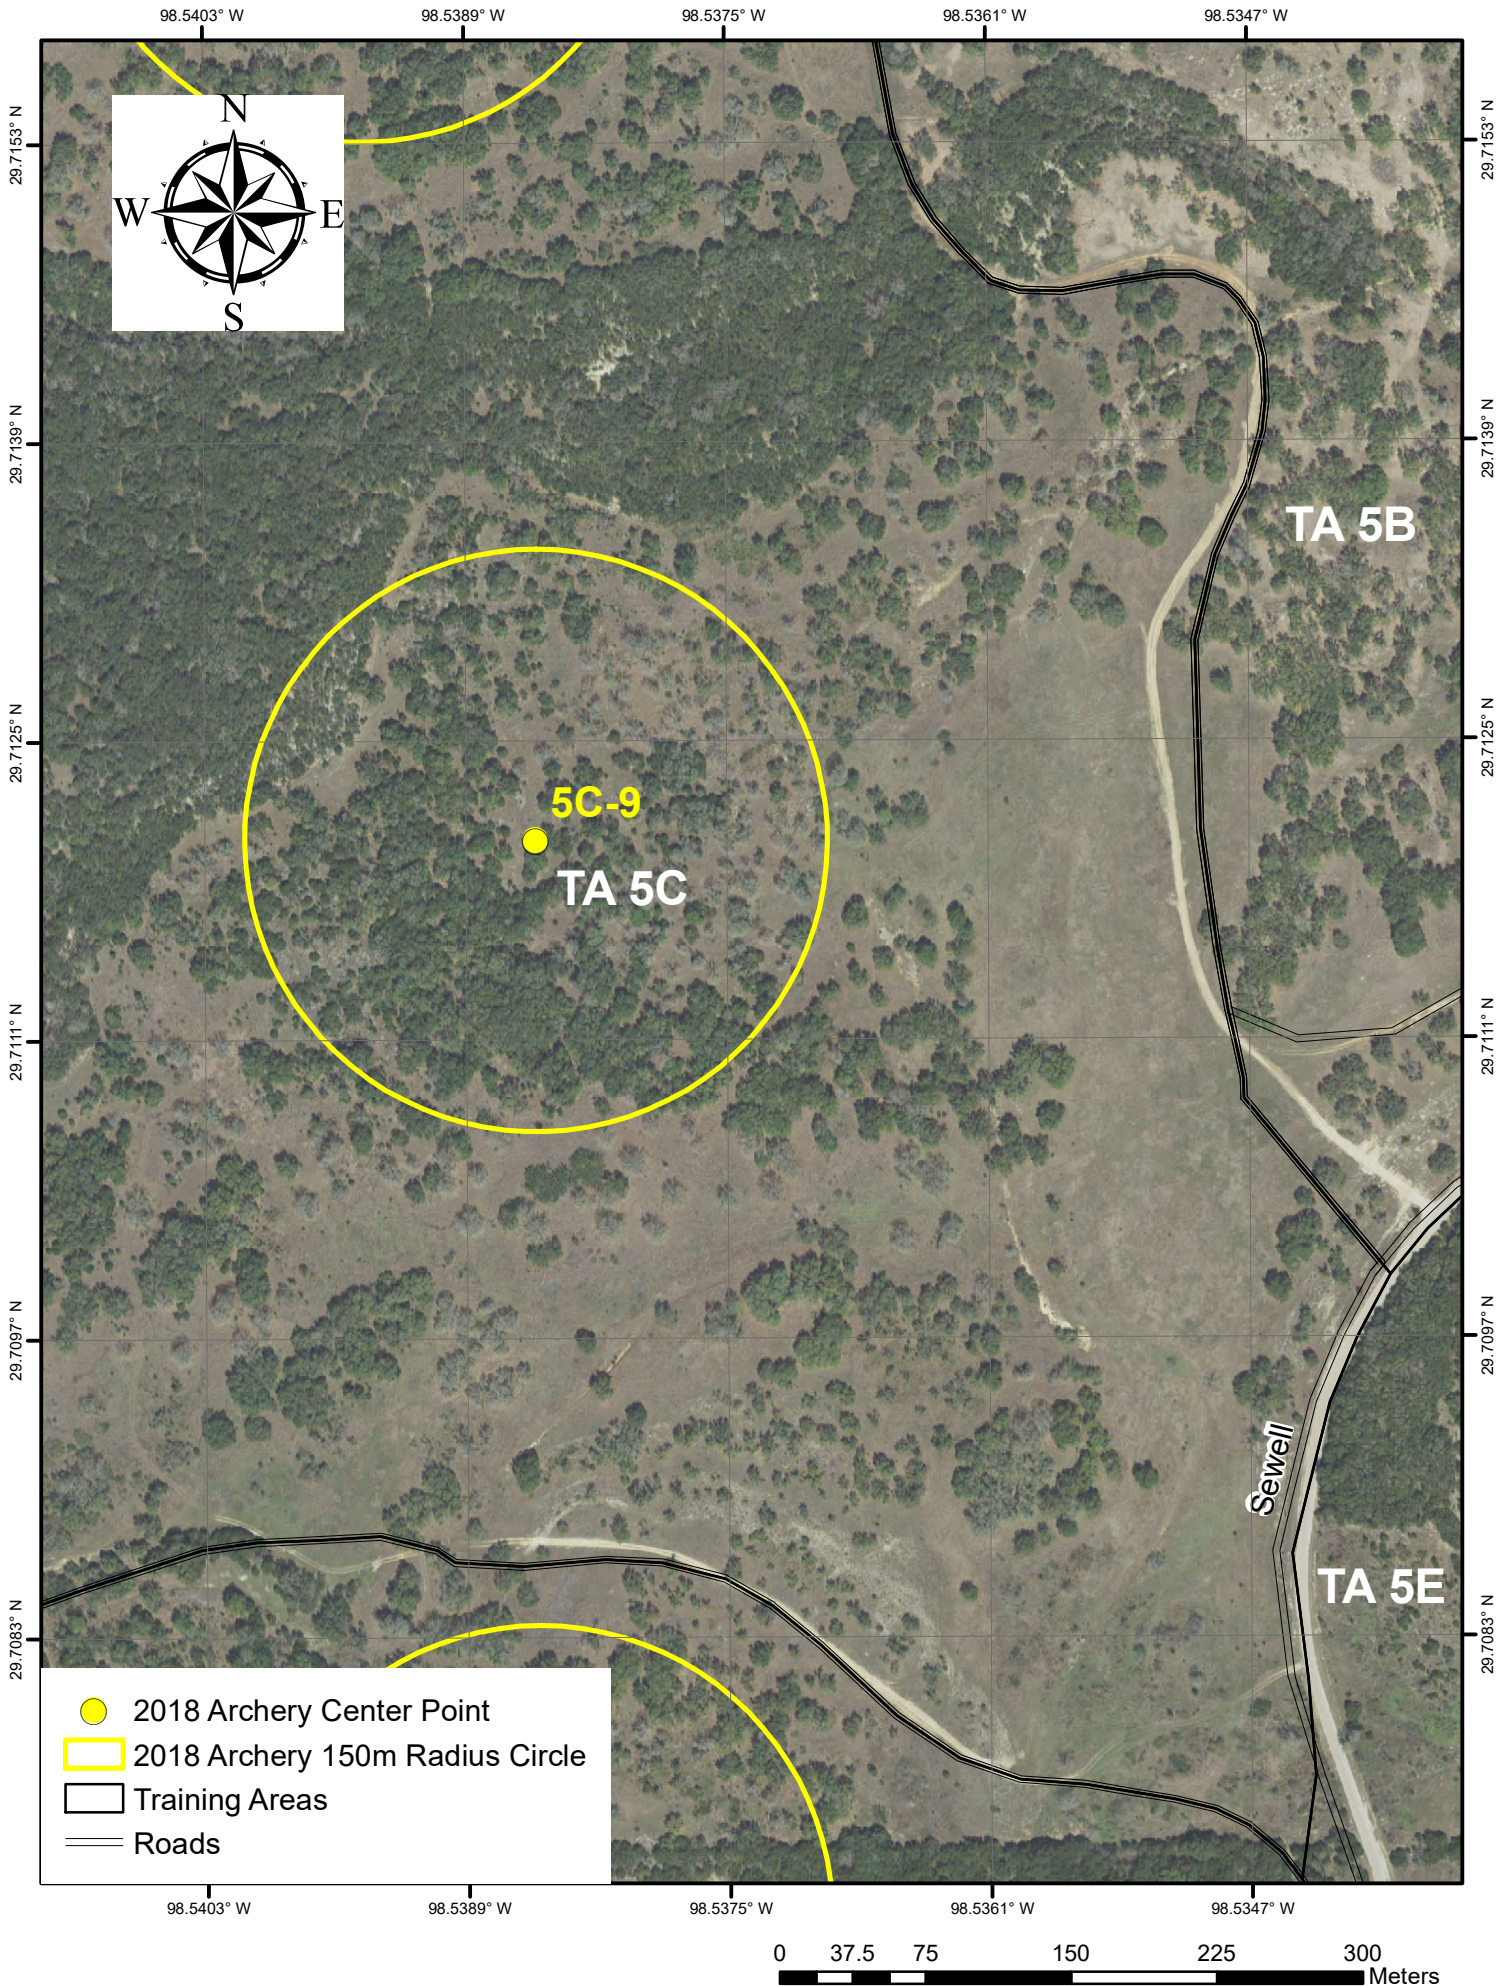

Archery Locations 5C-9

TA 5B

5C-9
TA 5C

Sewell

TA 5E

- 2018 Archery Center Point
- 2018 Archery 150m Radius Circle
- Training Areas
- ▬ Roads