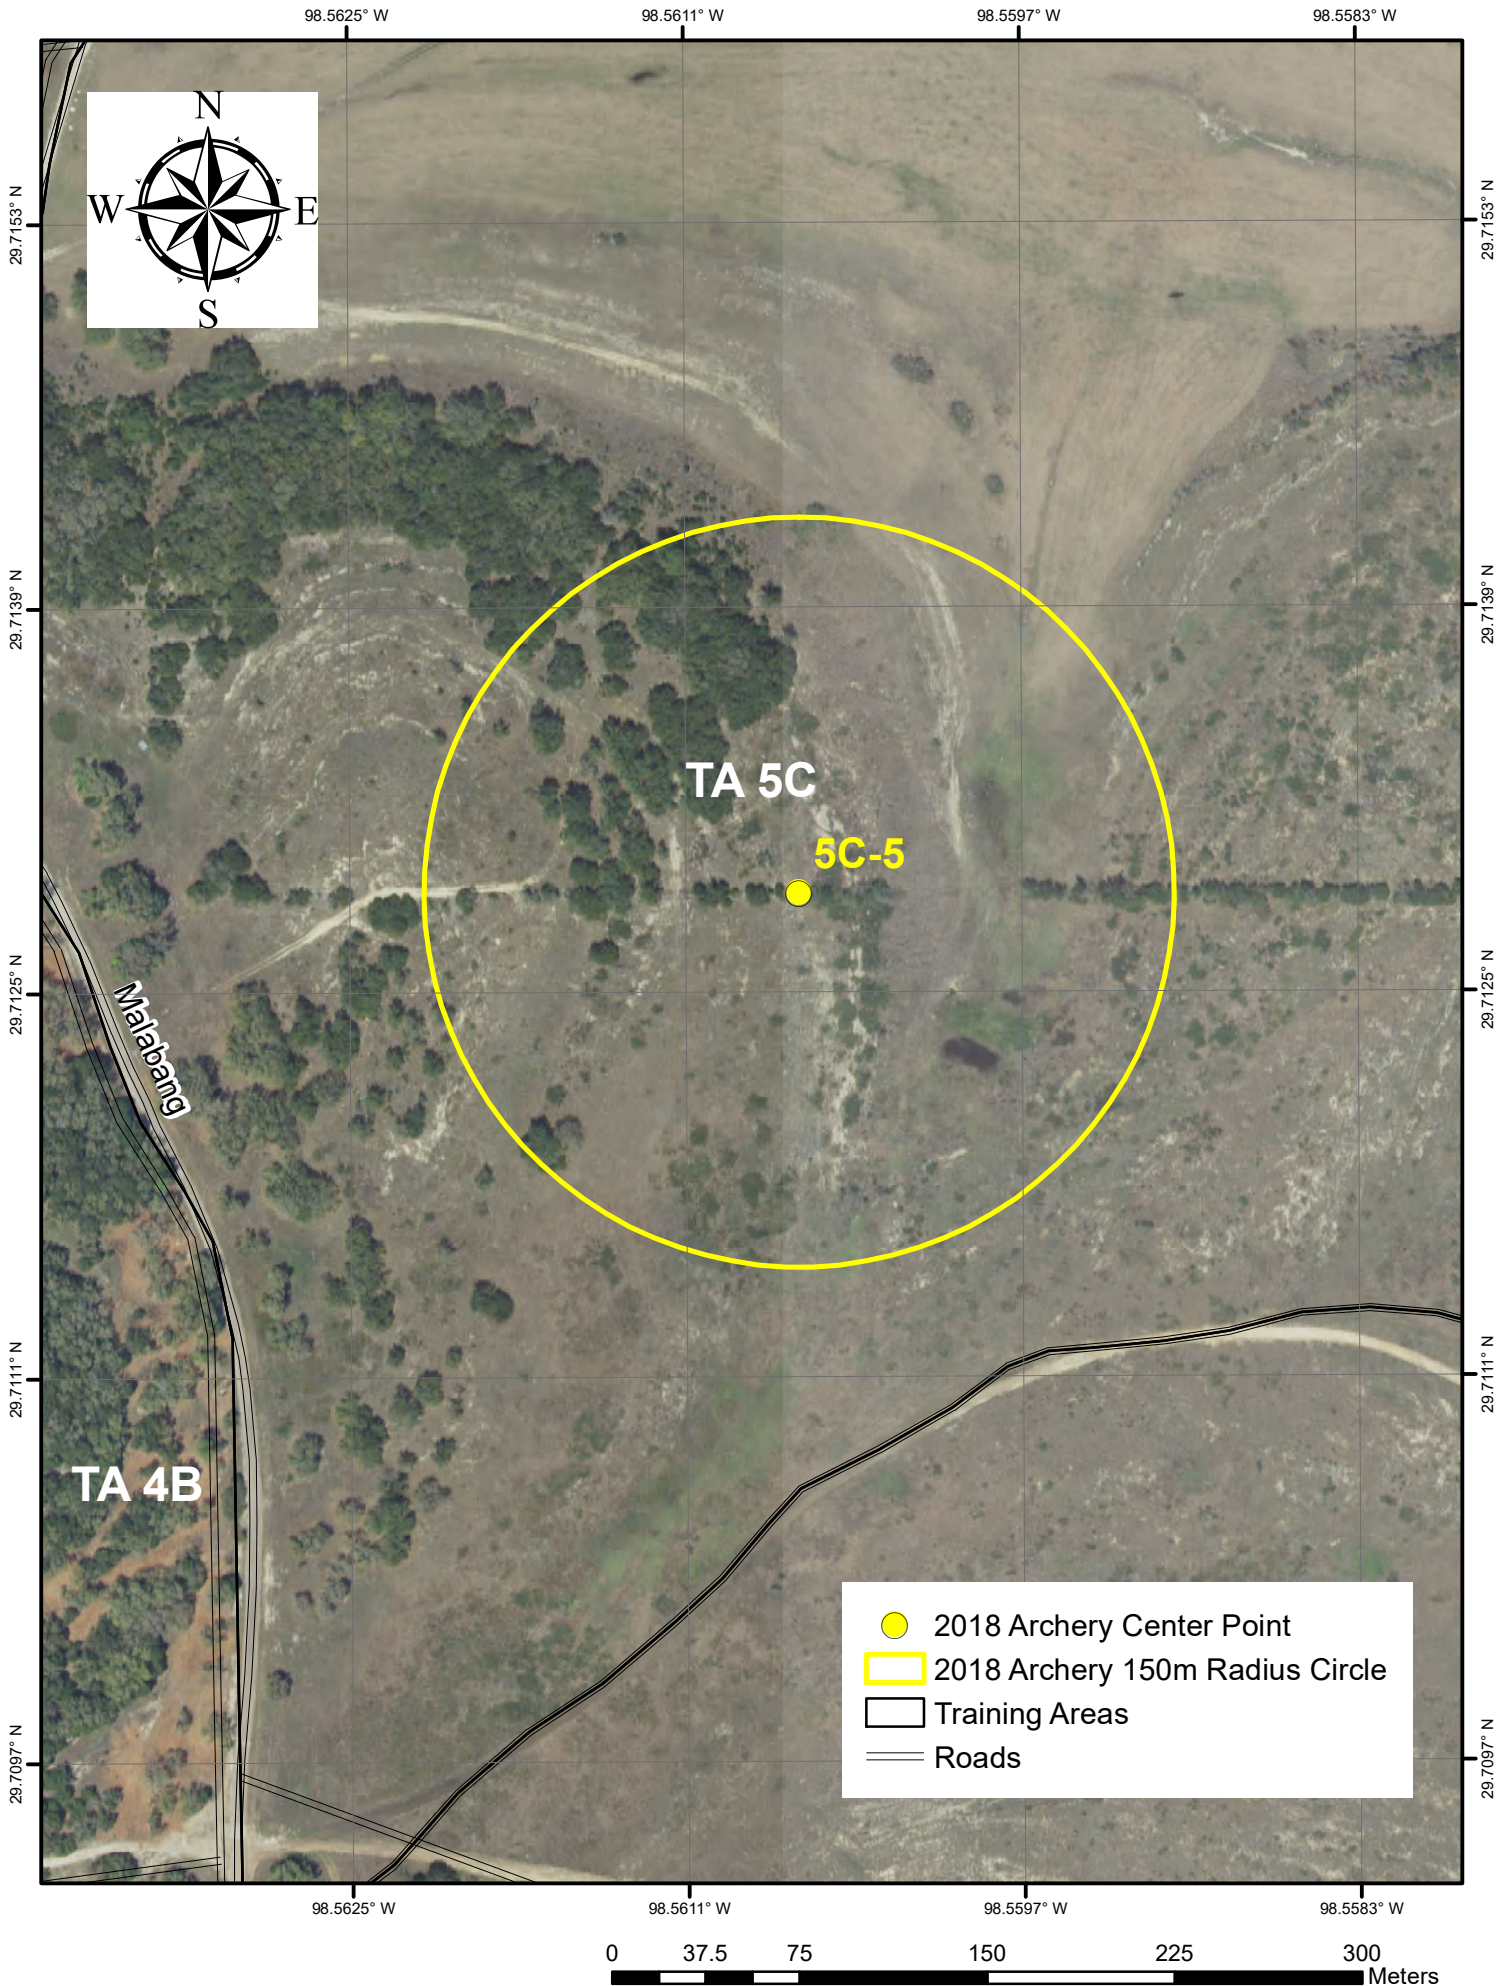

Archery Locations 5C-5

98.5625° W

98.5611° W

98.5597° W

98.5583° W

29.7153° N

29.7153° N

29.7139° N

29.7139° N

29.7125° N

29.7125° N

29.7111° N

29.7111° N

29.7097° N

29.7097° N

98.5625° W

98.5611° W

98.5597° W

98.5583° W

0 37.5 75 150 225 300 Meters