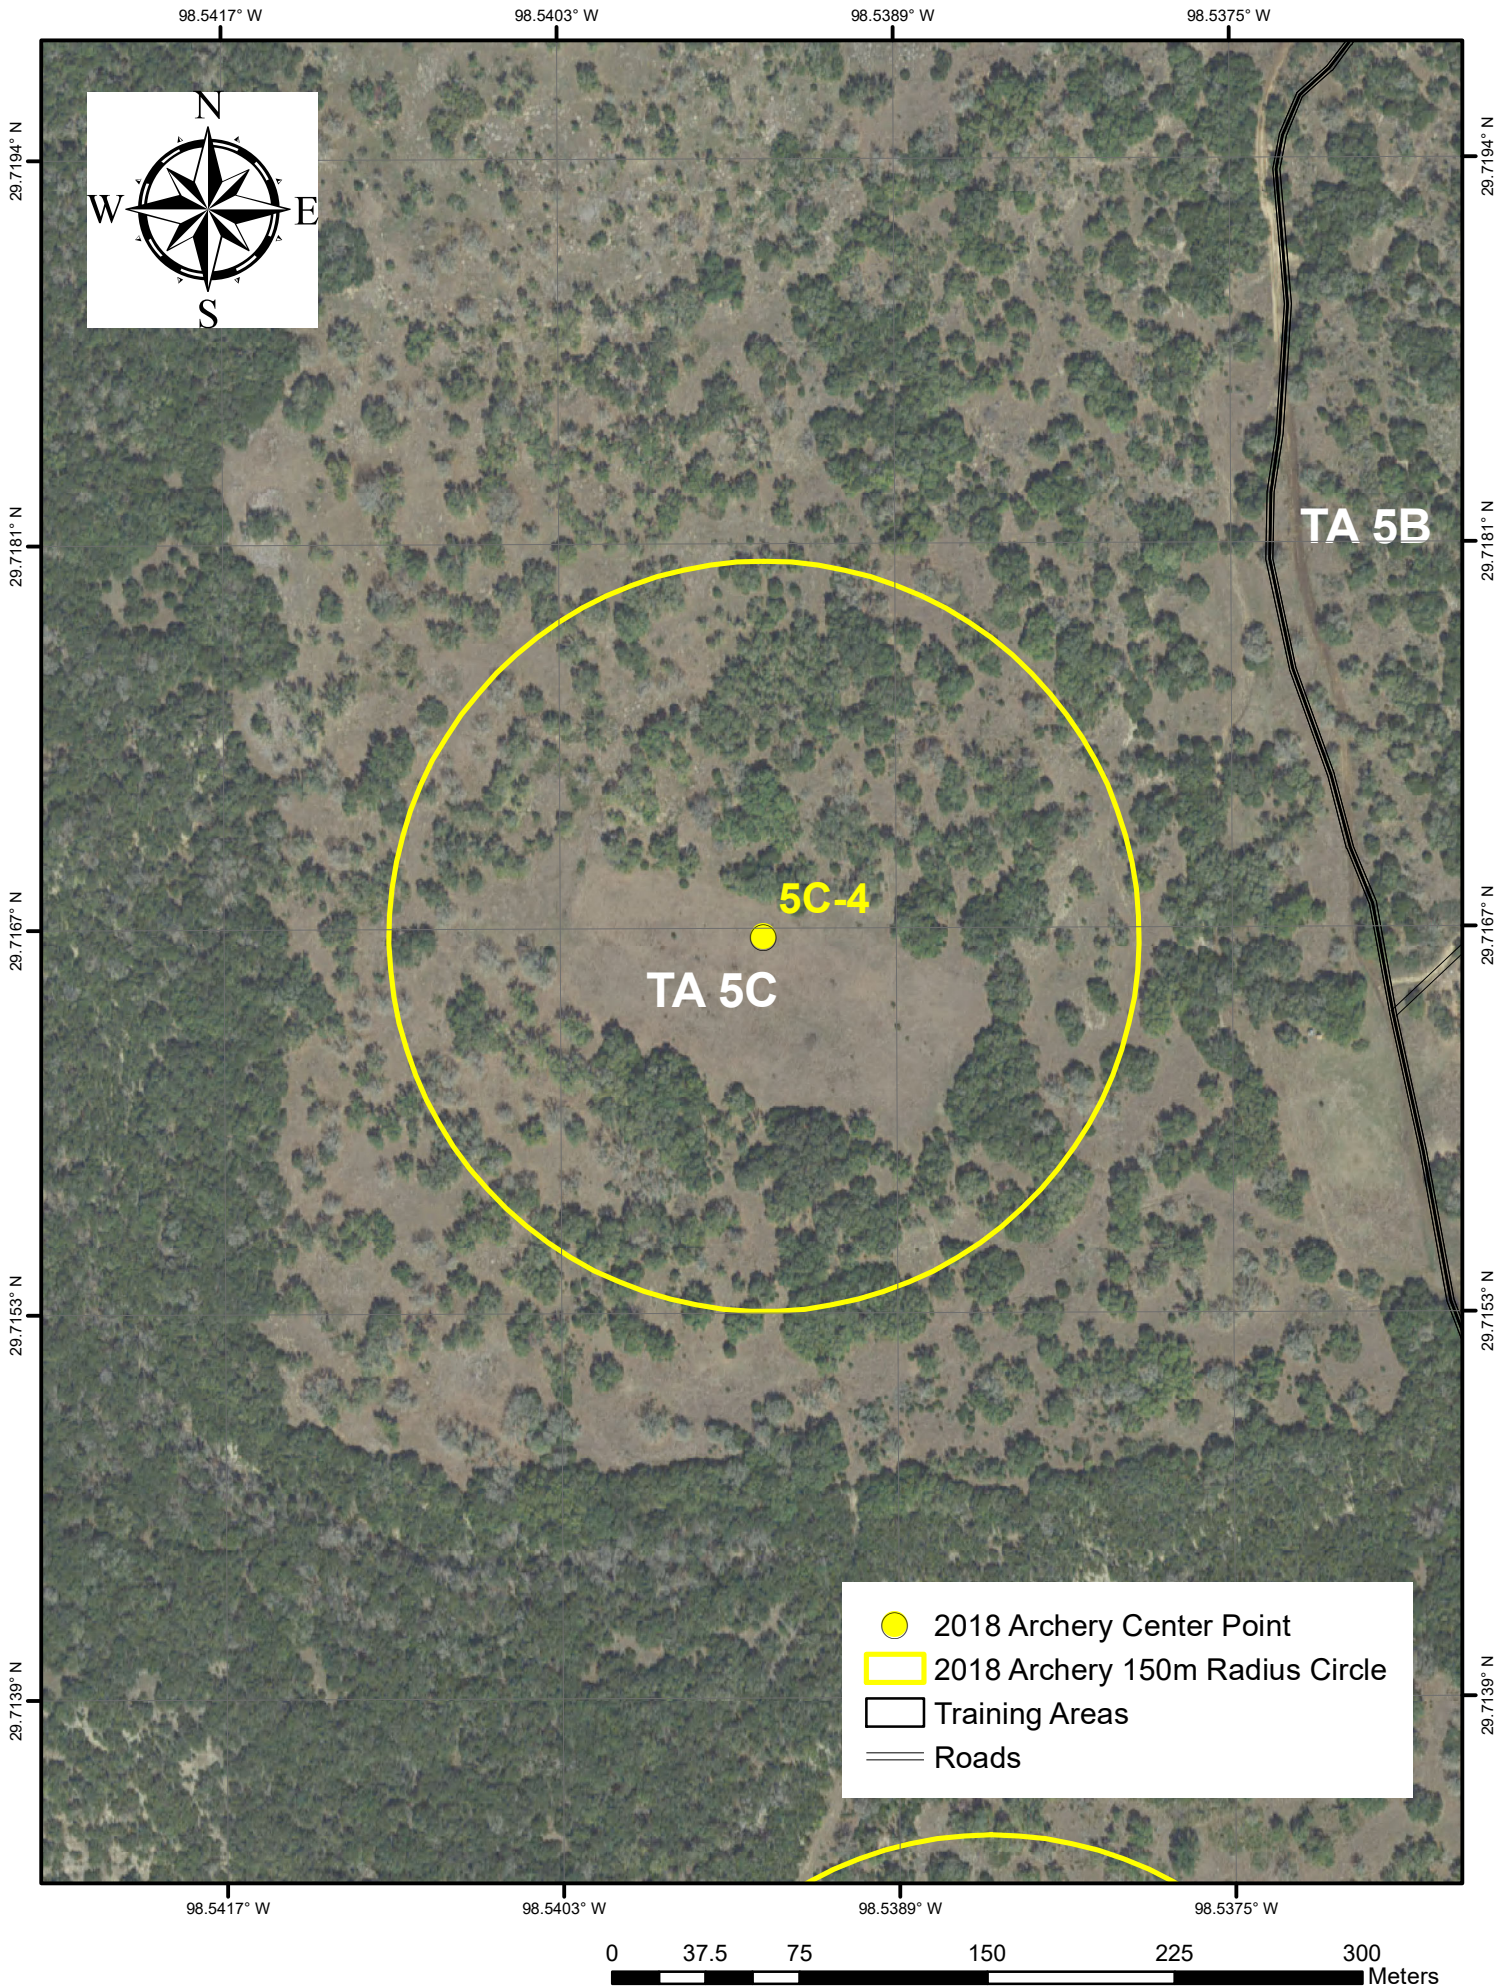

Archery Locations 5C-4

- 2018 Archery Center Point
- 2018 Archery 150m Radius Circle
- ▭ Training Areas
- ▬ Roads

0 37.5 75 150 225 300 Meters