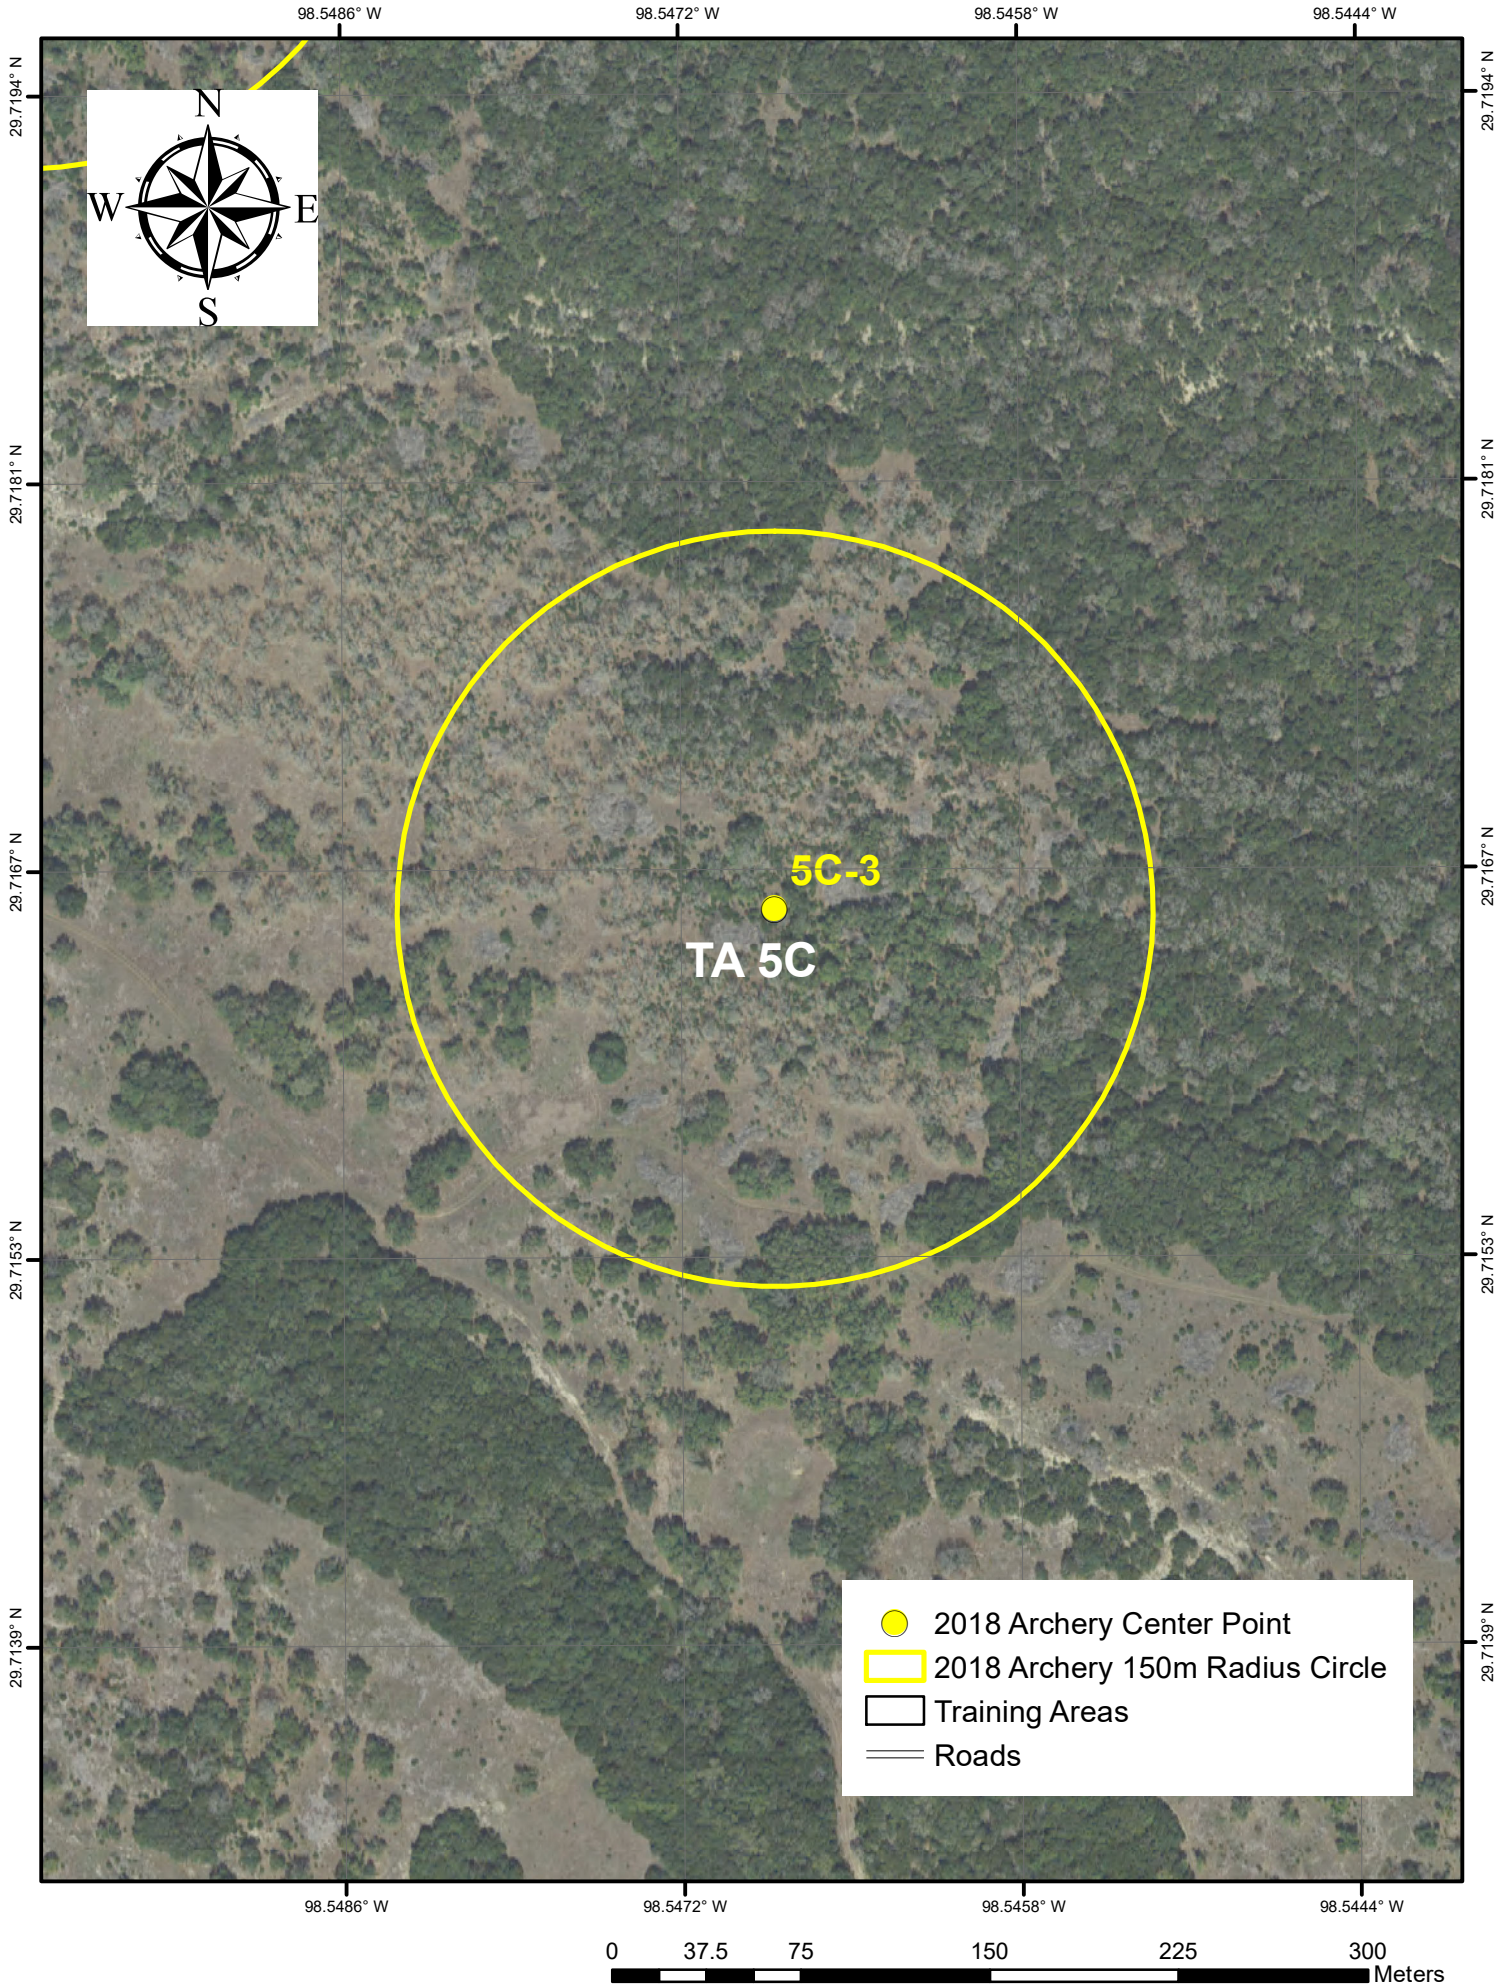

Archery Locations 5C-3

- 2018 Archery Center Point
- 2018 Archery 150m Radius Circle
- ▭ Training Areas
- ≡ Roads

0 37.5 75 150 225 300 Meters