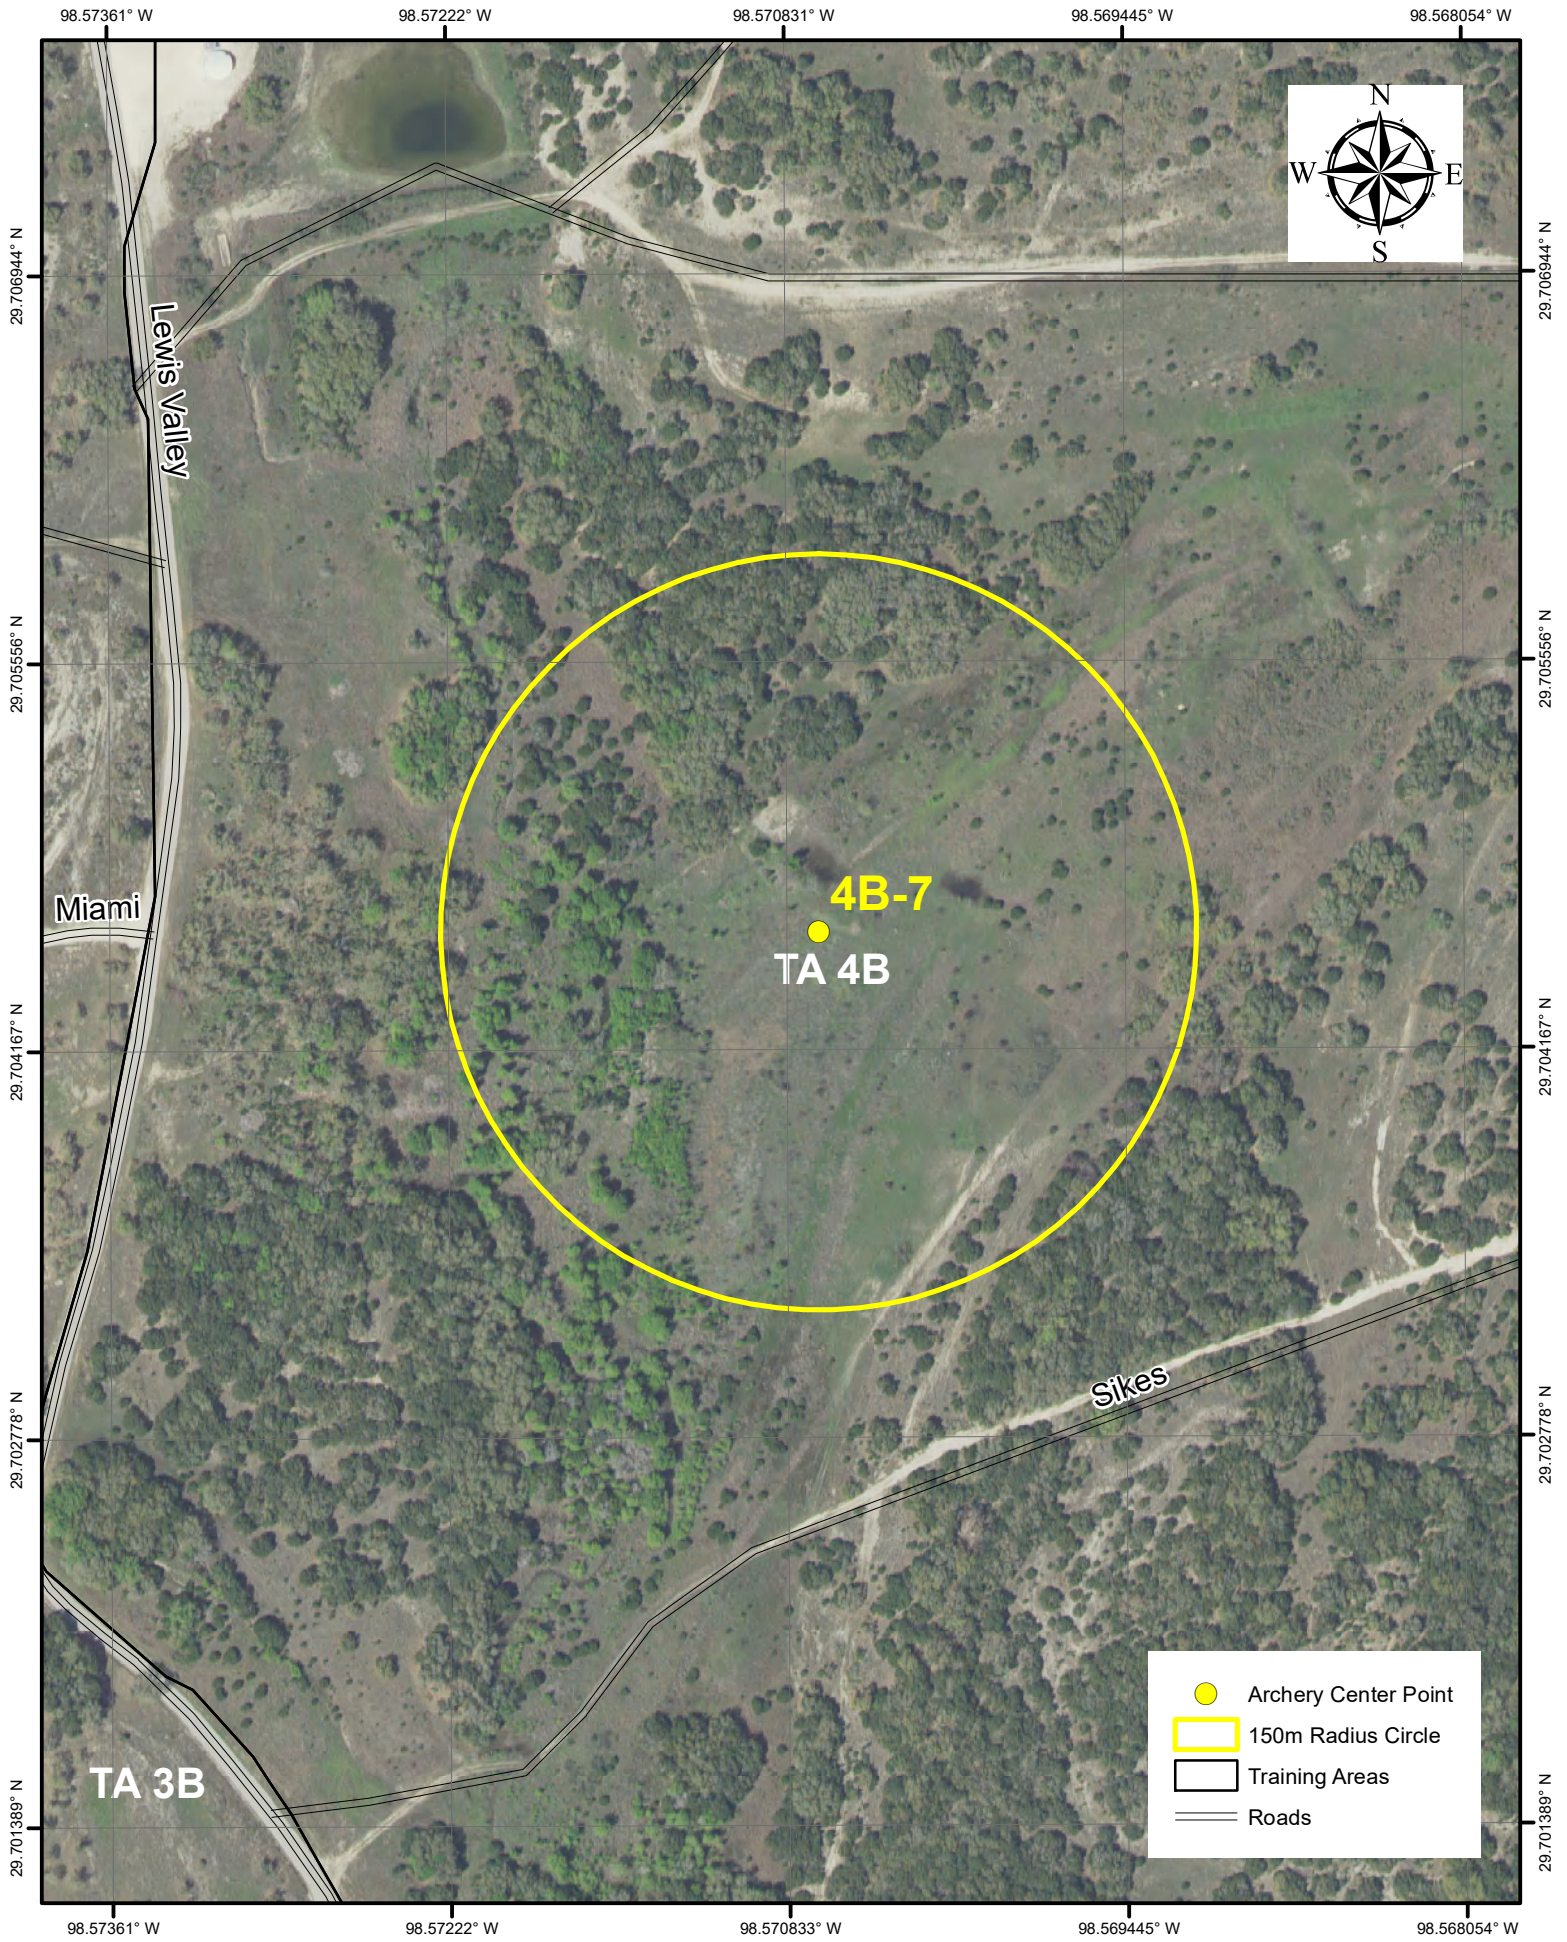

Archery Location 4B-7

- Archery Center Point
- 150m Radius Circle
- ▭ Training Areas
- ▬▬ Roads