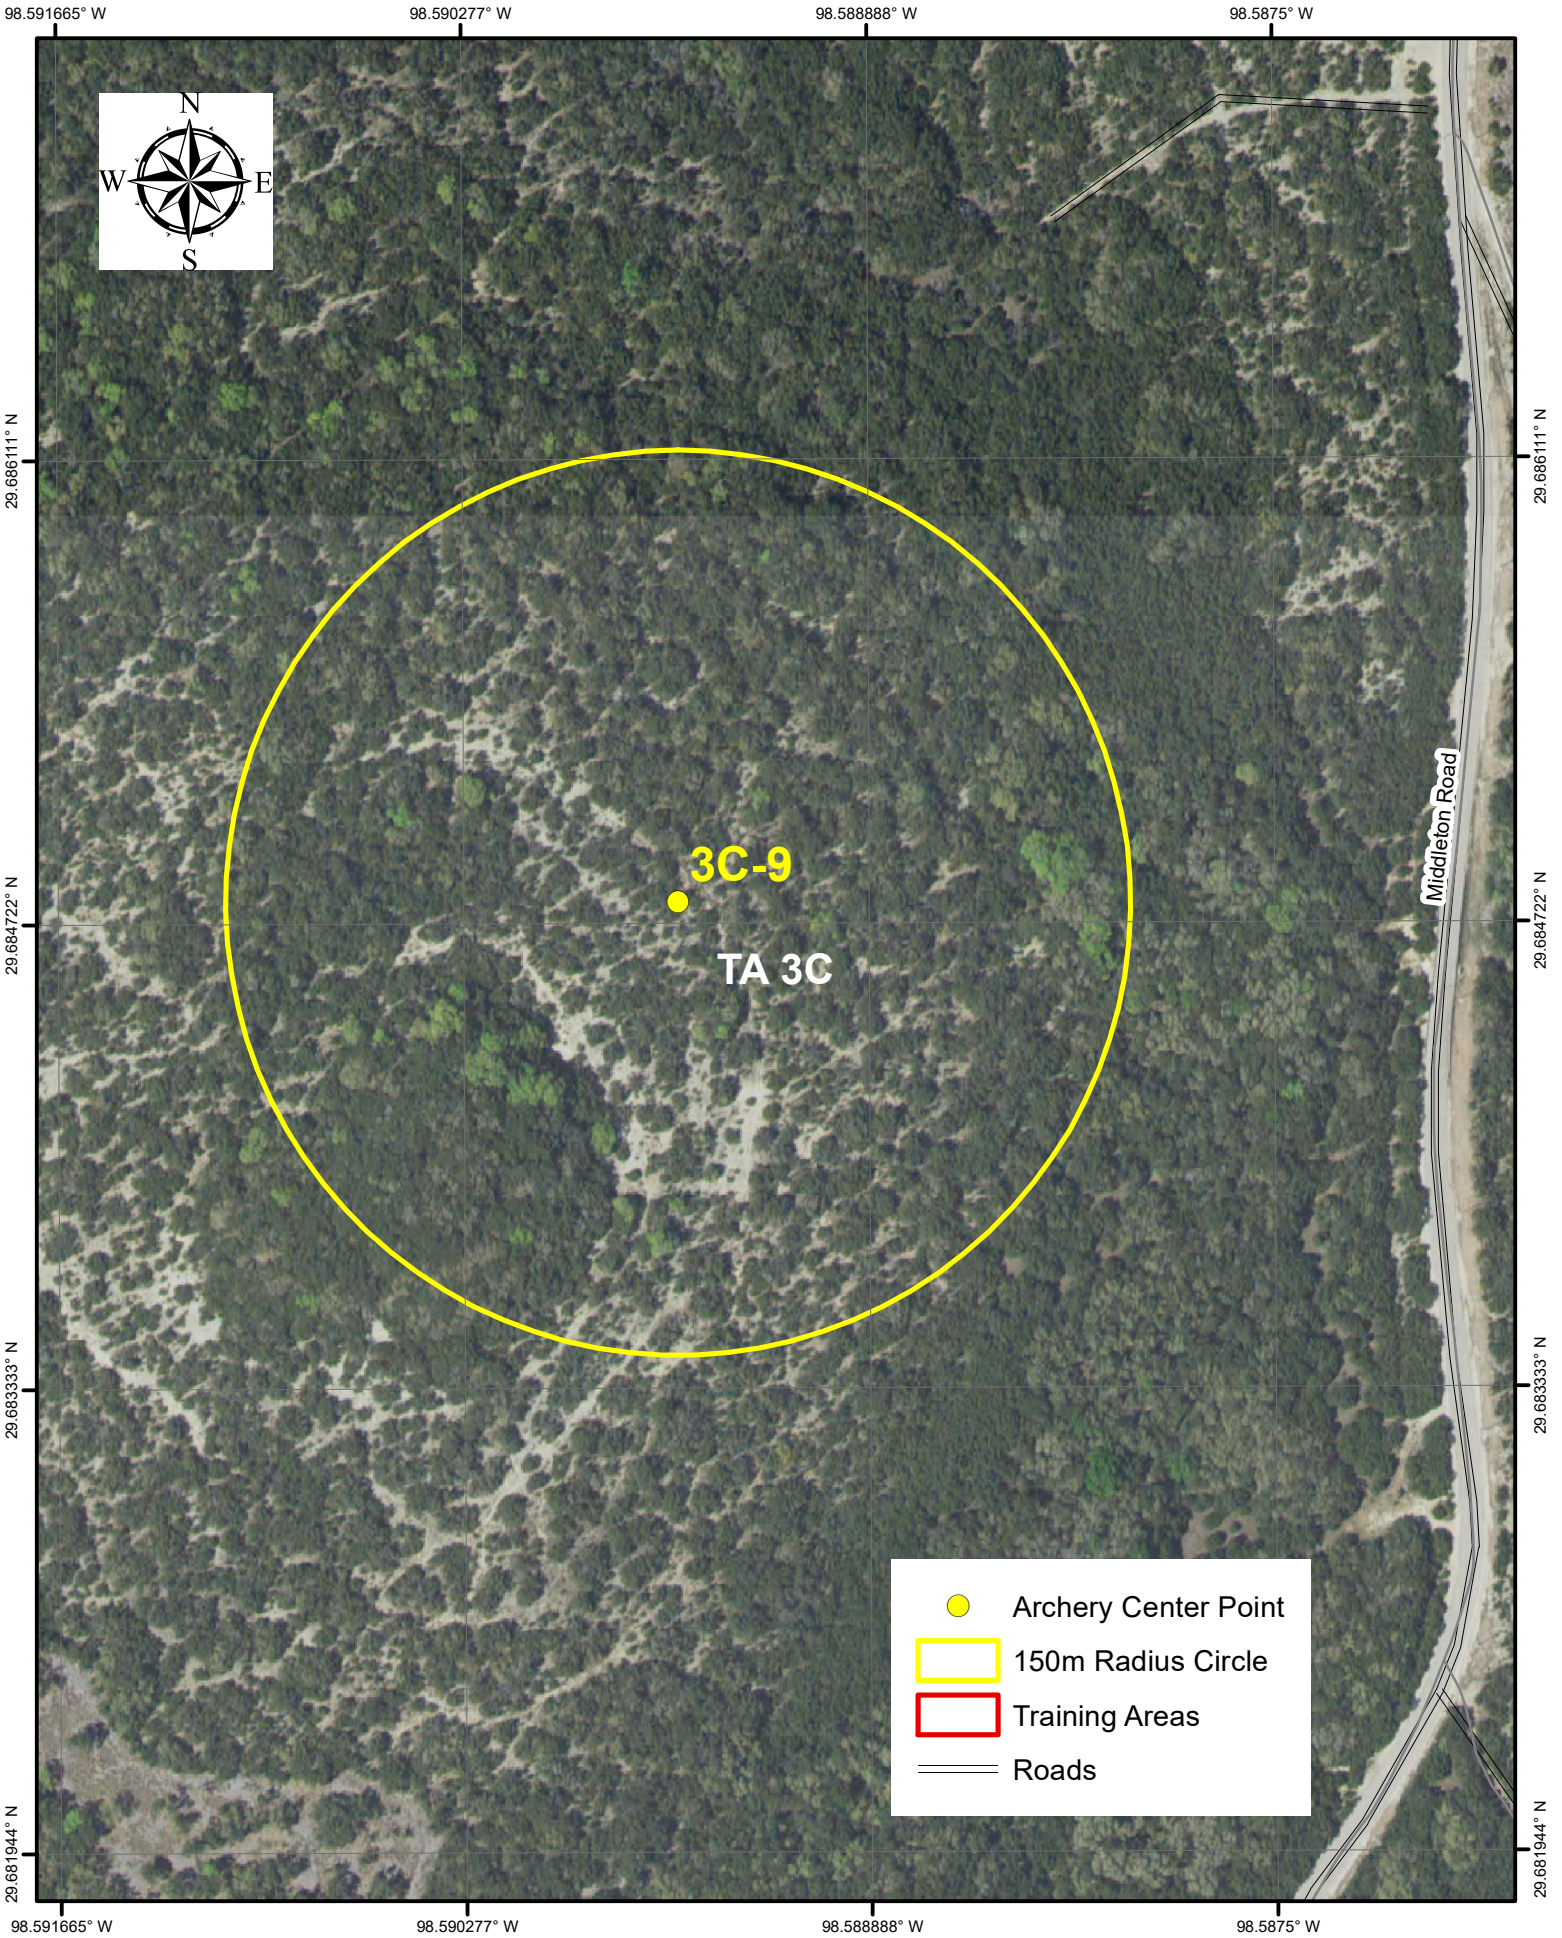

Archery Location 3C-9

- Archery Center Point
- 150m Radius Circle
- ▭ Training Areas
- ══ Roads