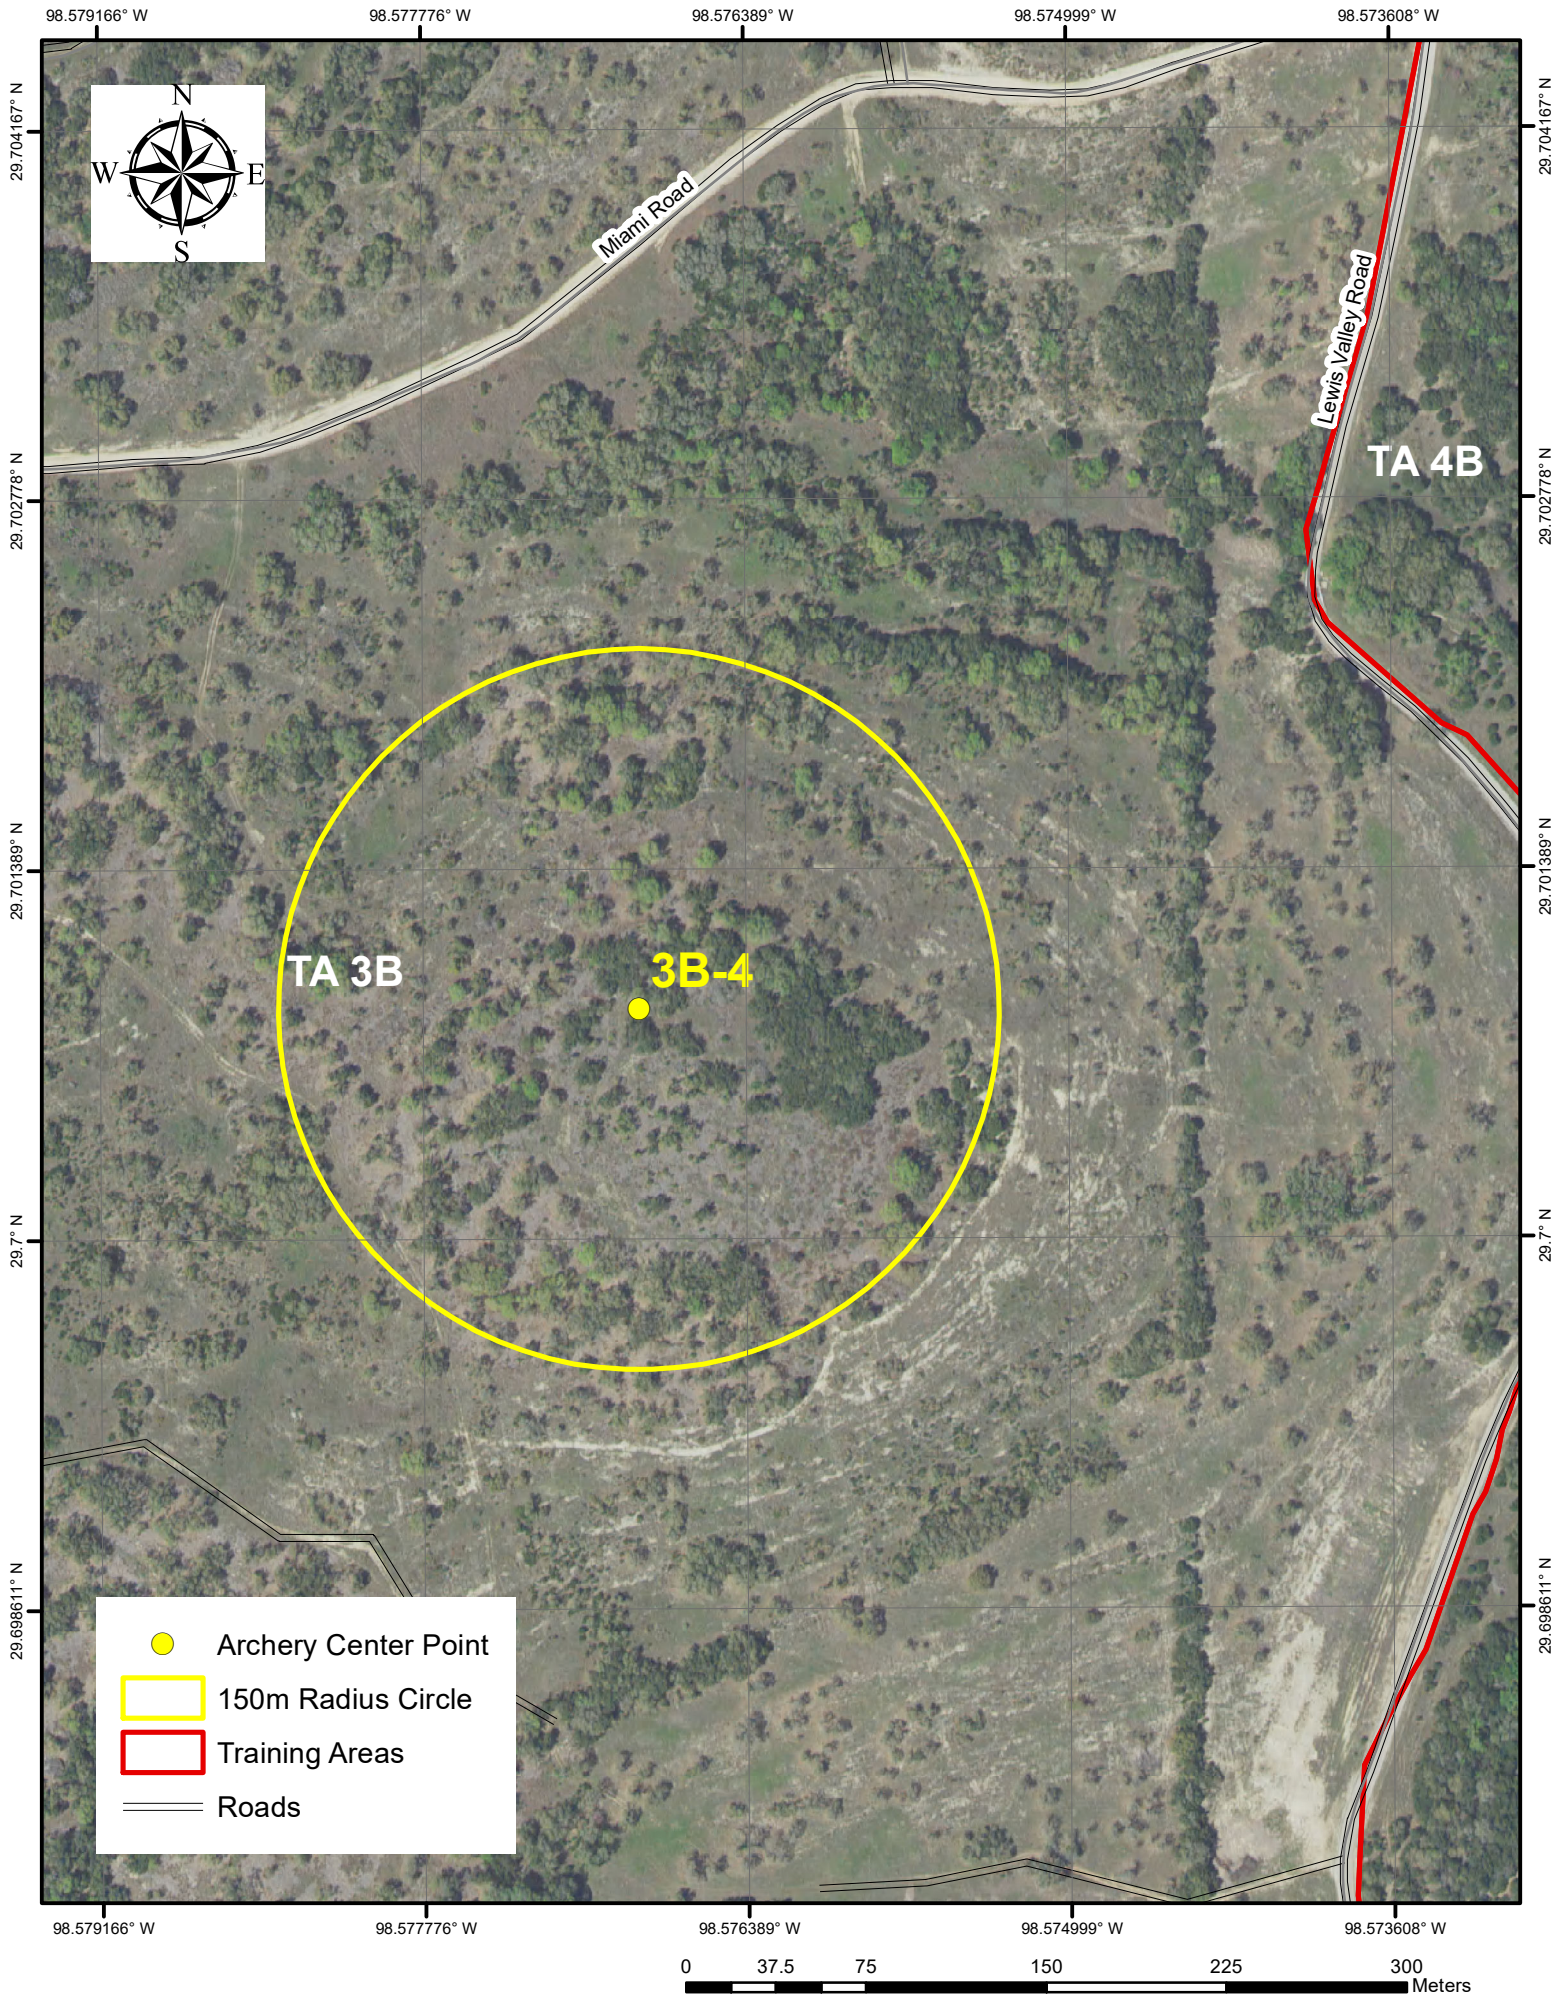

Archery Location 3B-4

0 37.5 75 150 225 300 Meters