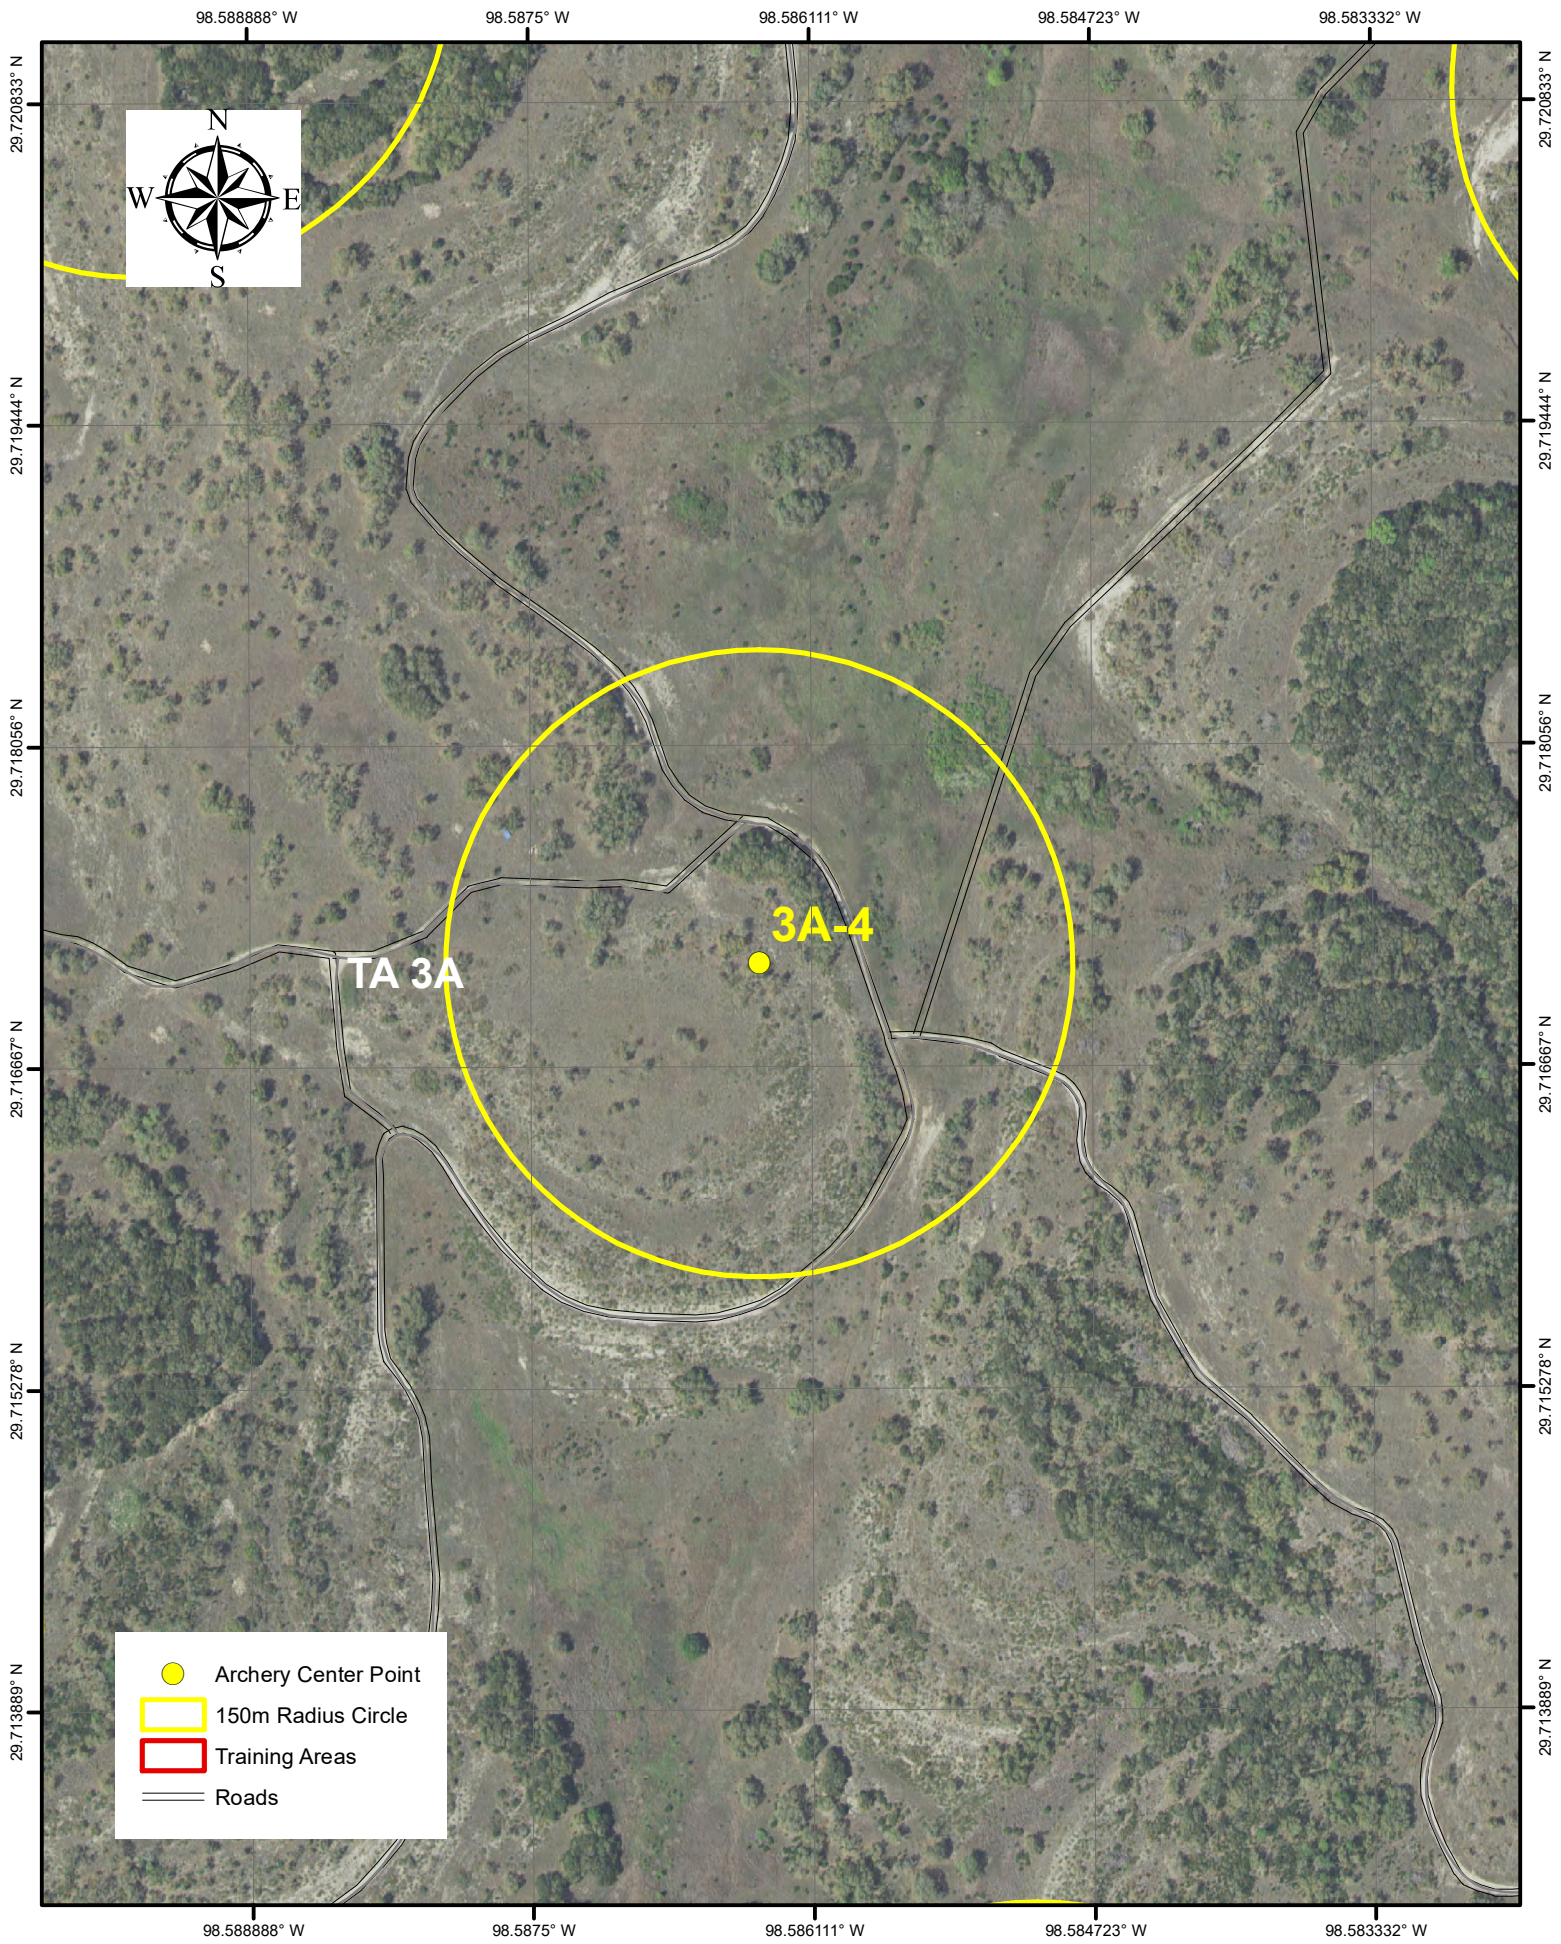

Archery Location 3A-4

- Archery Center Point
- 150m Radius Circle
- ▭ Training Areas
- Roads