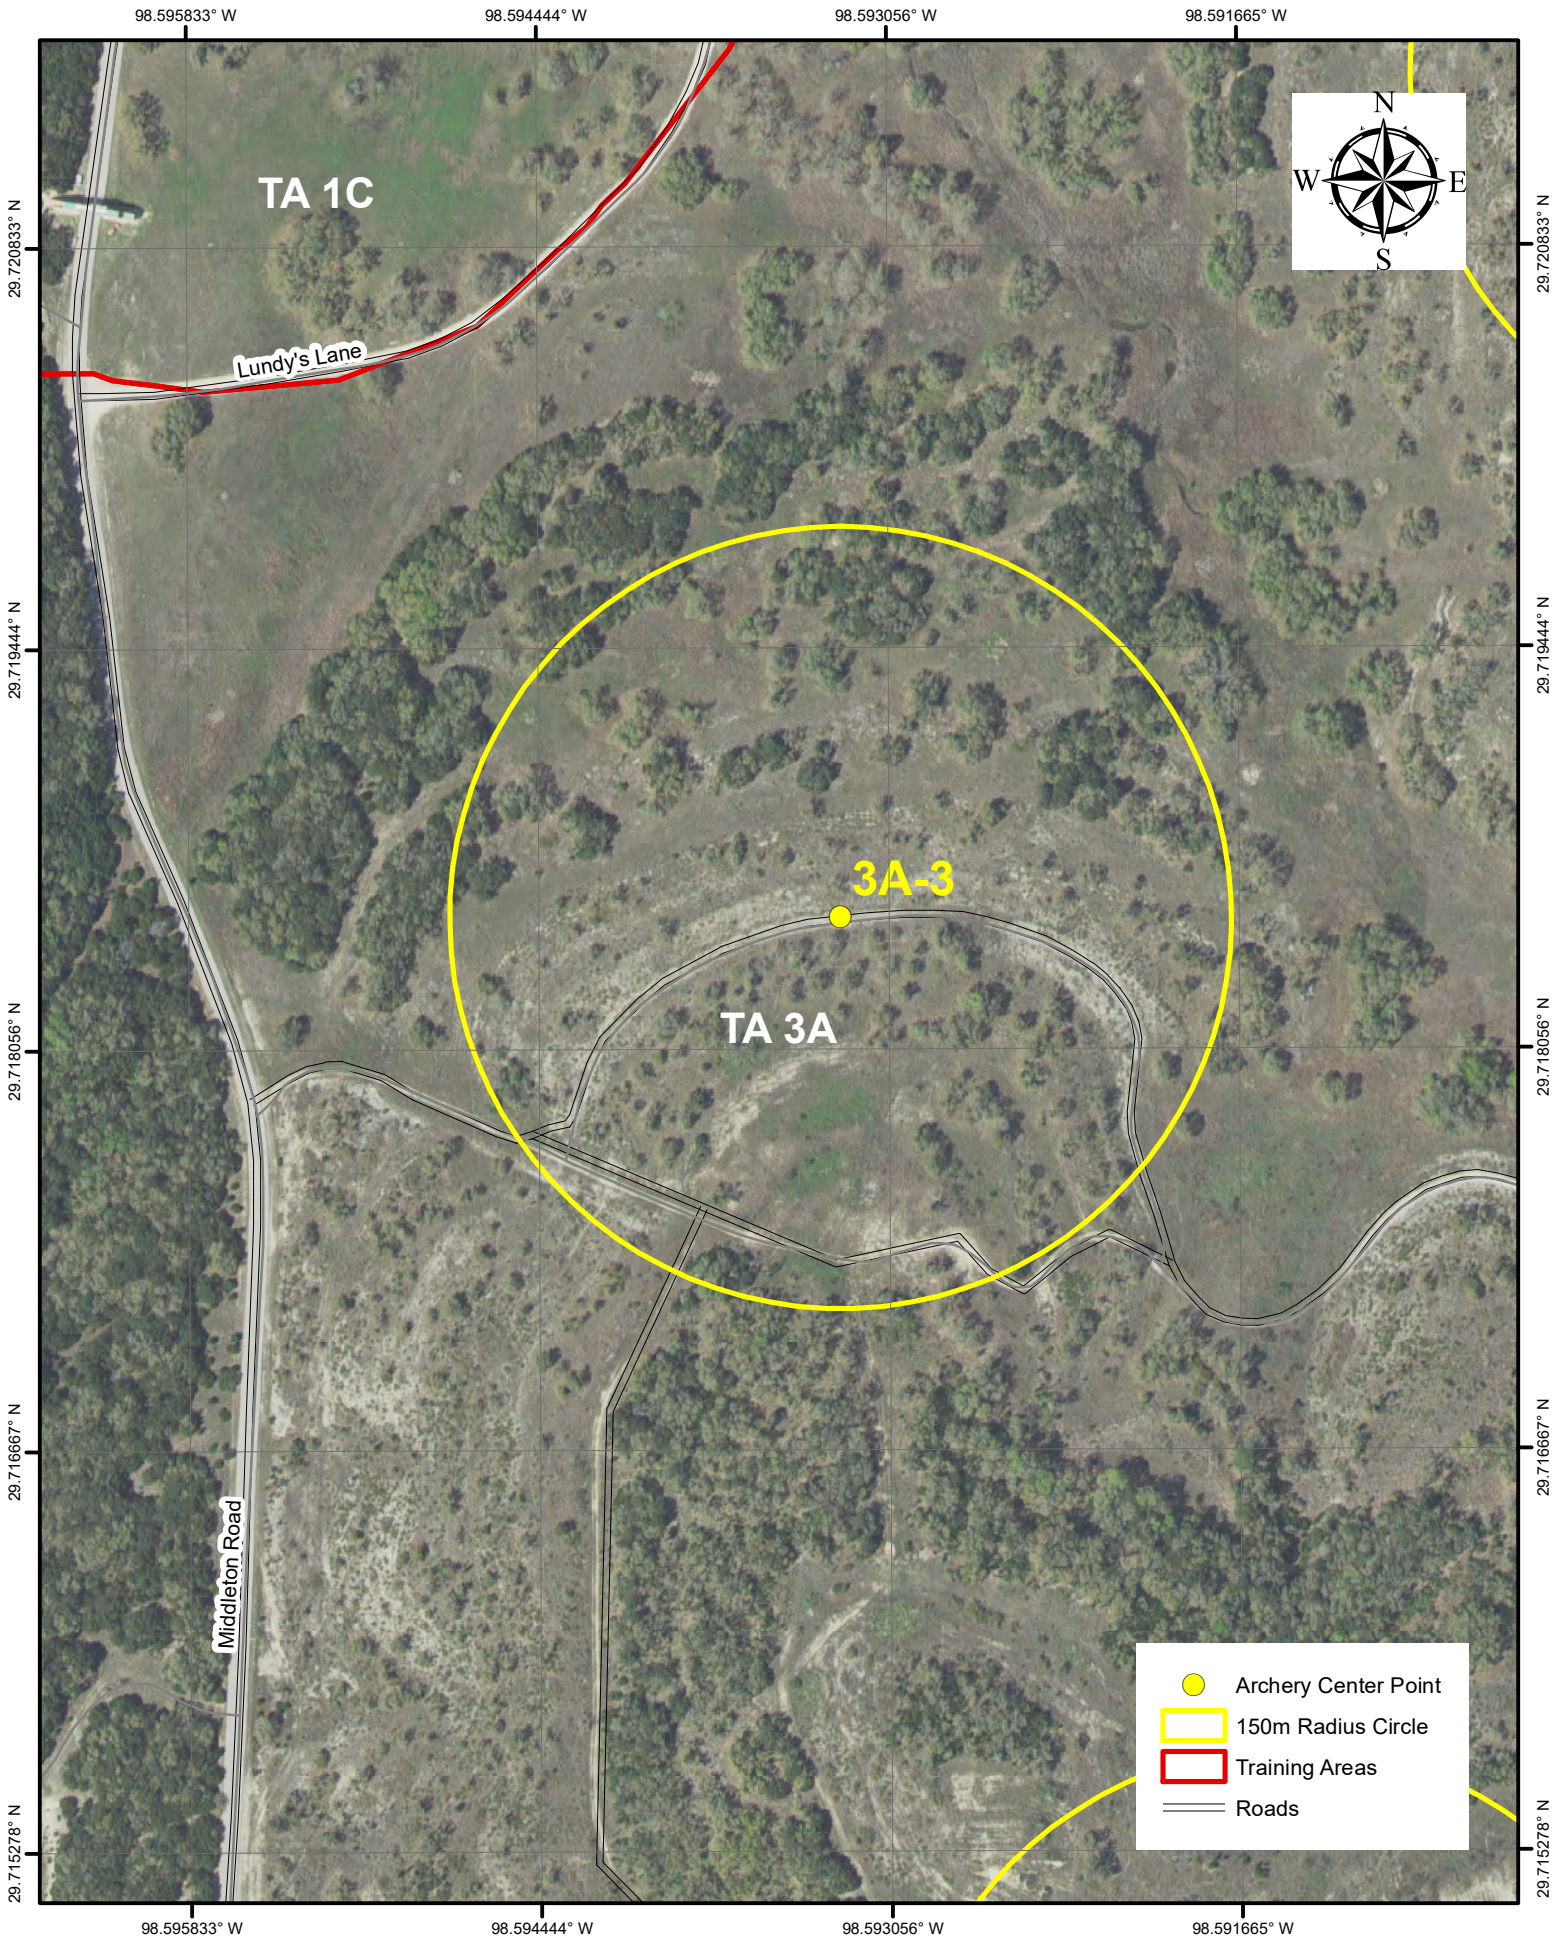

Archery Location 3A-3

Legend:

- Archery Center Point
- 150m Radius Circle
- ▭ Training Areas
- ▬ Roads