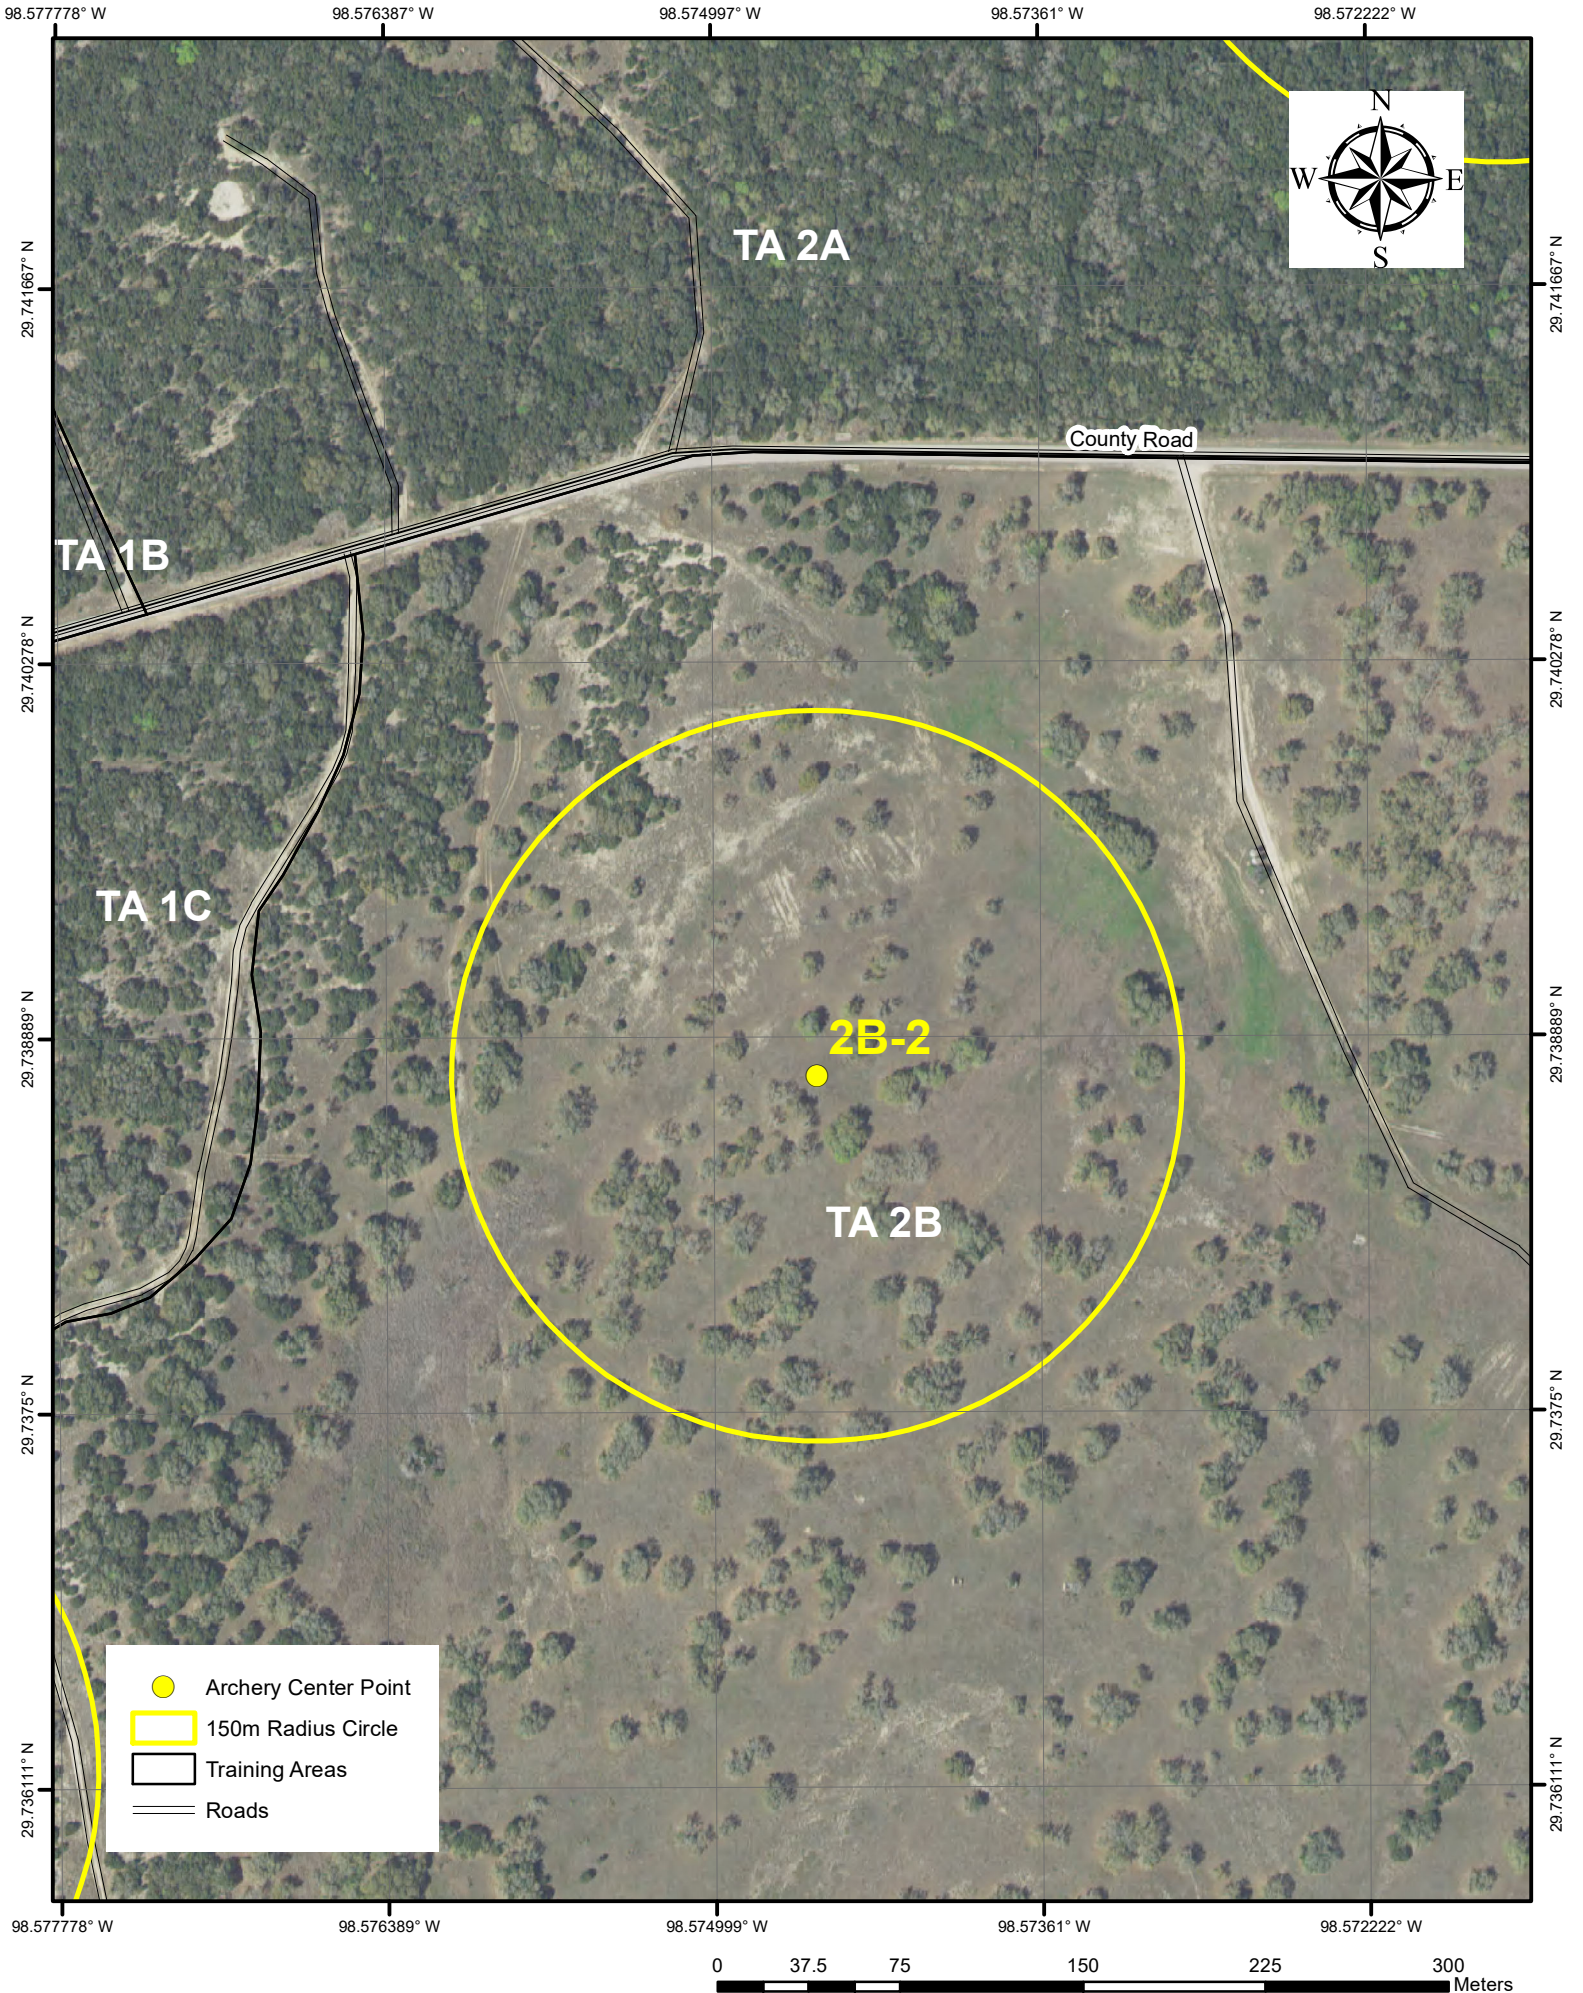

# Archery Location 2B-2

98.577778° W

98.576387° W

98.574997° W

98.57361° W

98.572222° W

29.741667° N

29.740278° N

29.738889° N

29.7375° N

29.736111° N

29.741667° N

29.740278° N

29.738889° N

29.7375° N

29.736111° N

98.577778° W

98.576389° W

98.574999° W

98.57361° W

98.572222° W

0 37.5 75 150 225 300 Meters