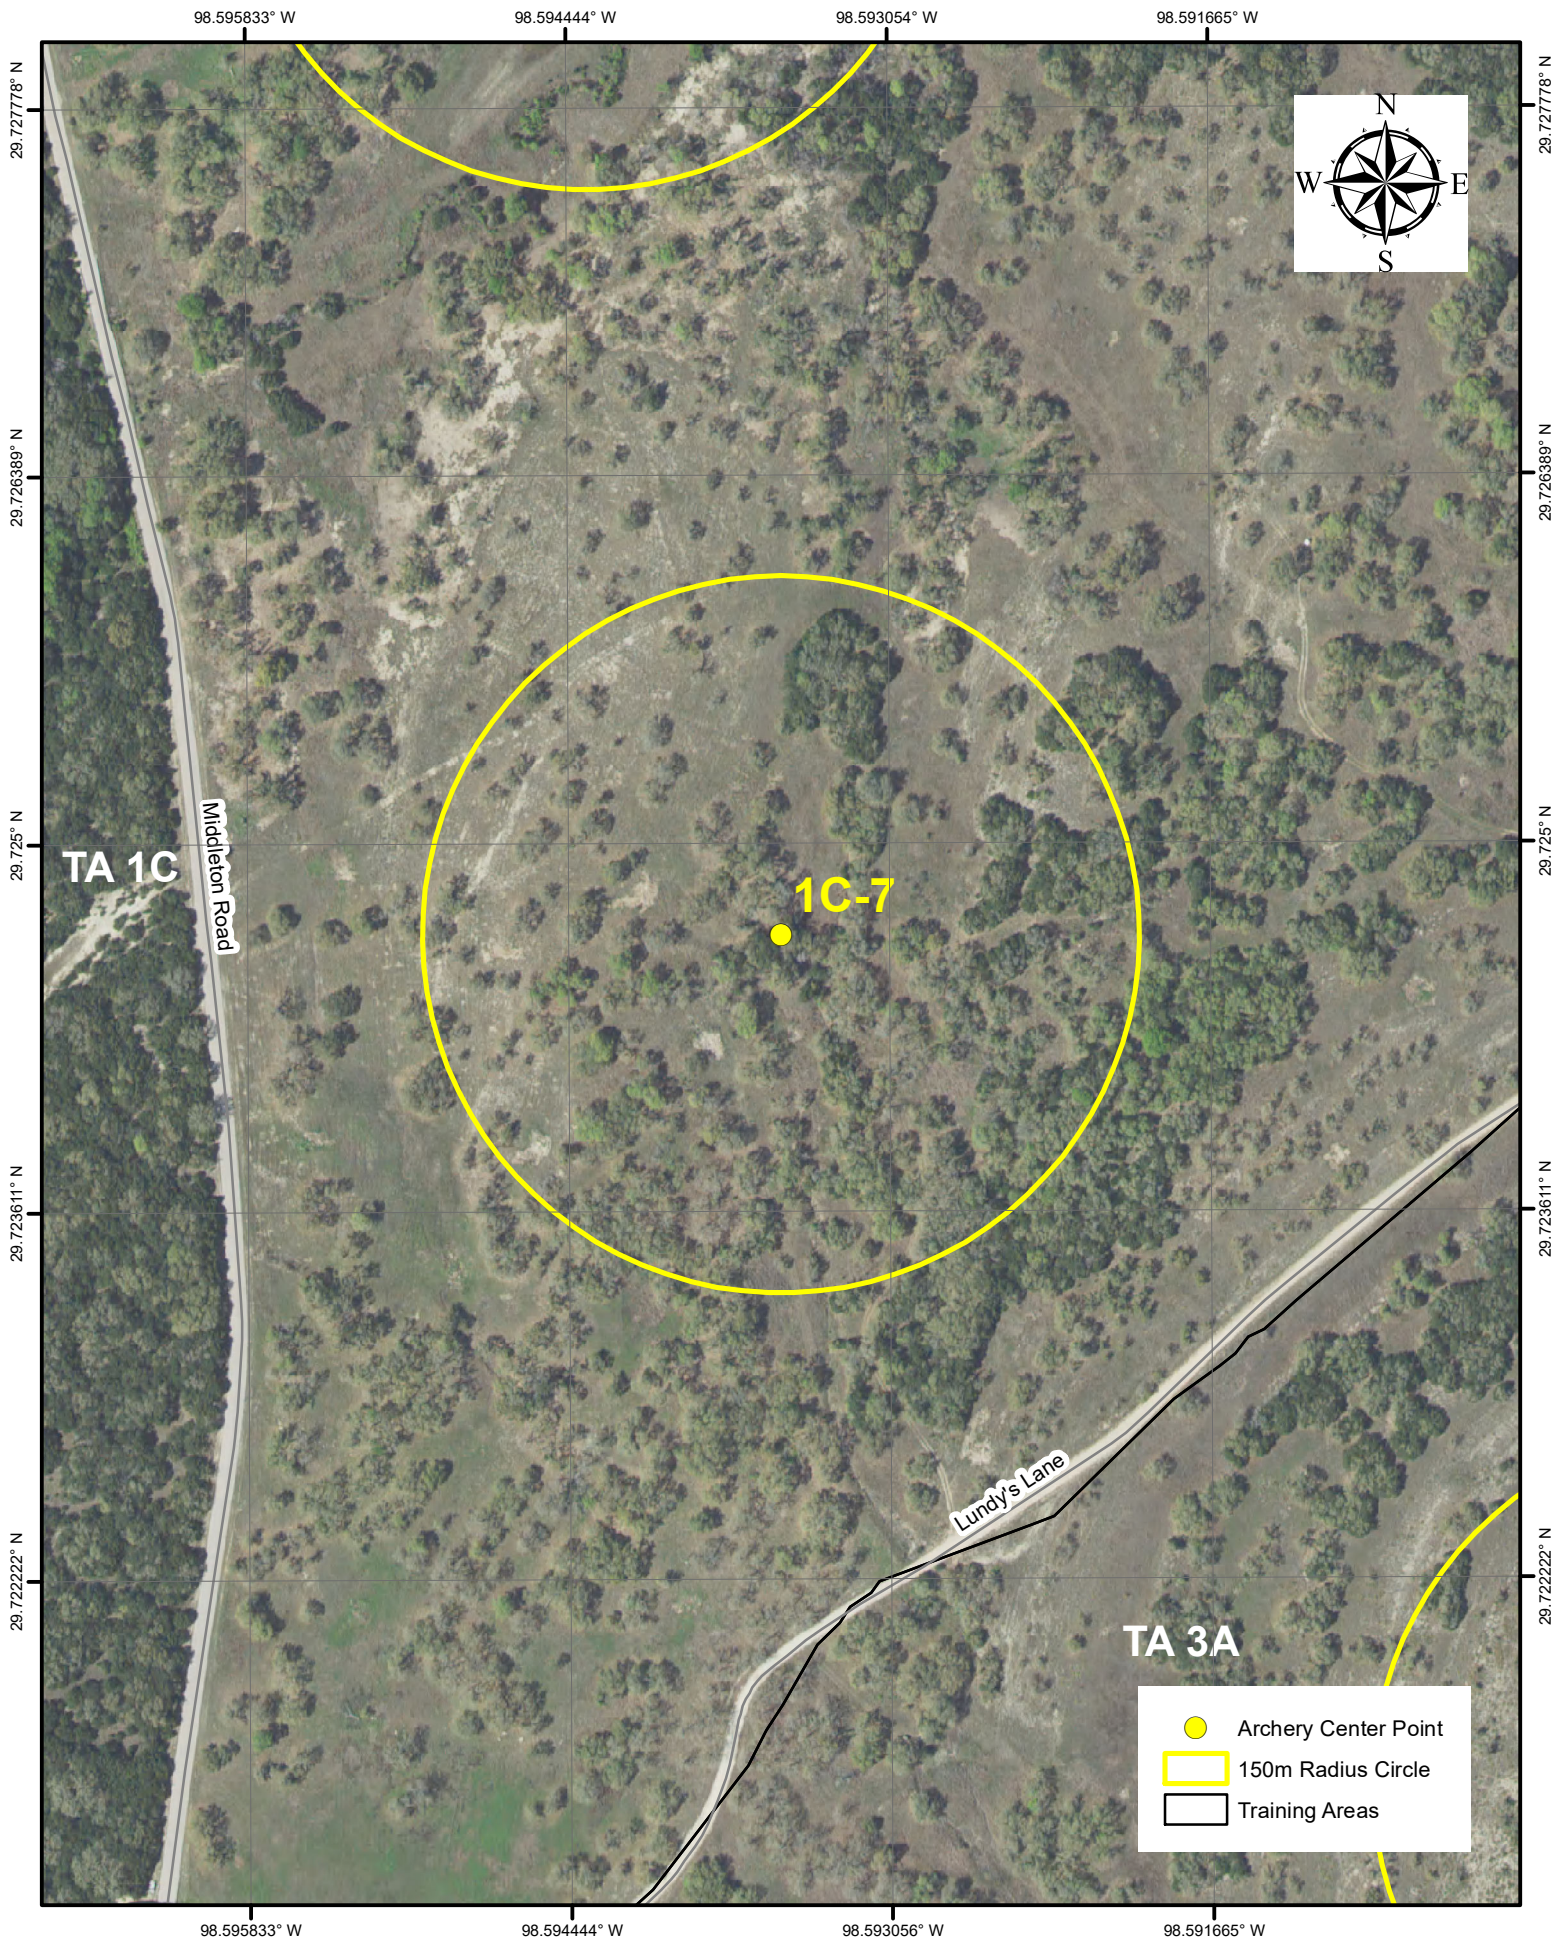

# Archery Location 1C-7

- Archery Center Point
- 150m Radius Circle
- ▭ Training Areas