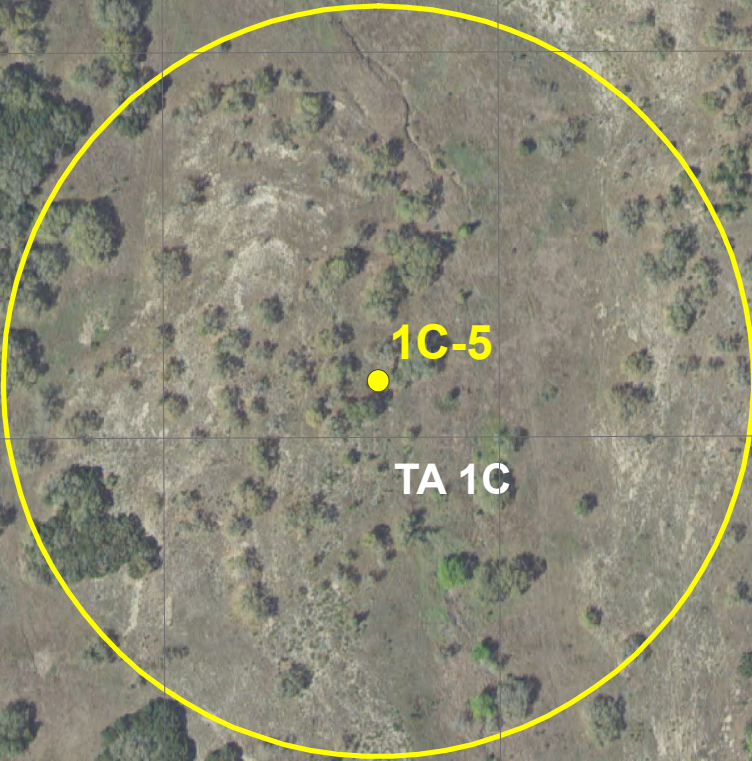

Archery Location 1C-5

98.584723° W

98.583332° W

98.581942° W

98.580555° W

29.731944° N

29.730556° N

29.729167° N

29.727778° N

29.726389° N

29.731944° N

29.730556° N

29.729167° N

29.727778° N

29.726389° N

-  Archery Center Point
-  150m Radius Circle
-  Training Areas

98.584723° W

98.583332° W

98.581944° W

98.580555° W