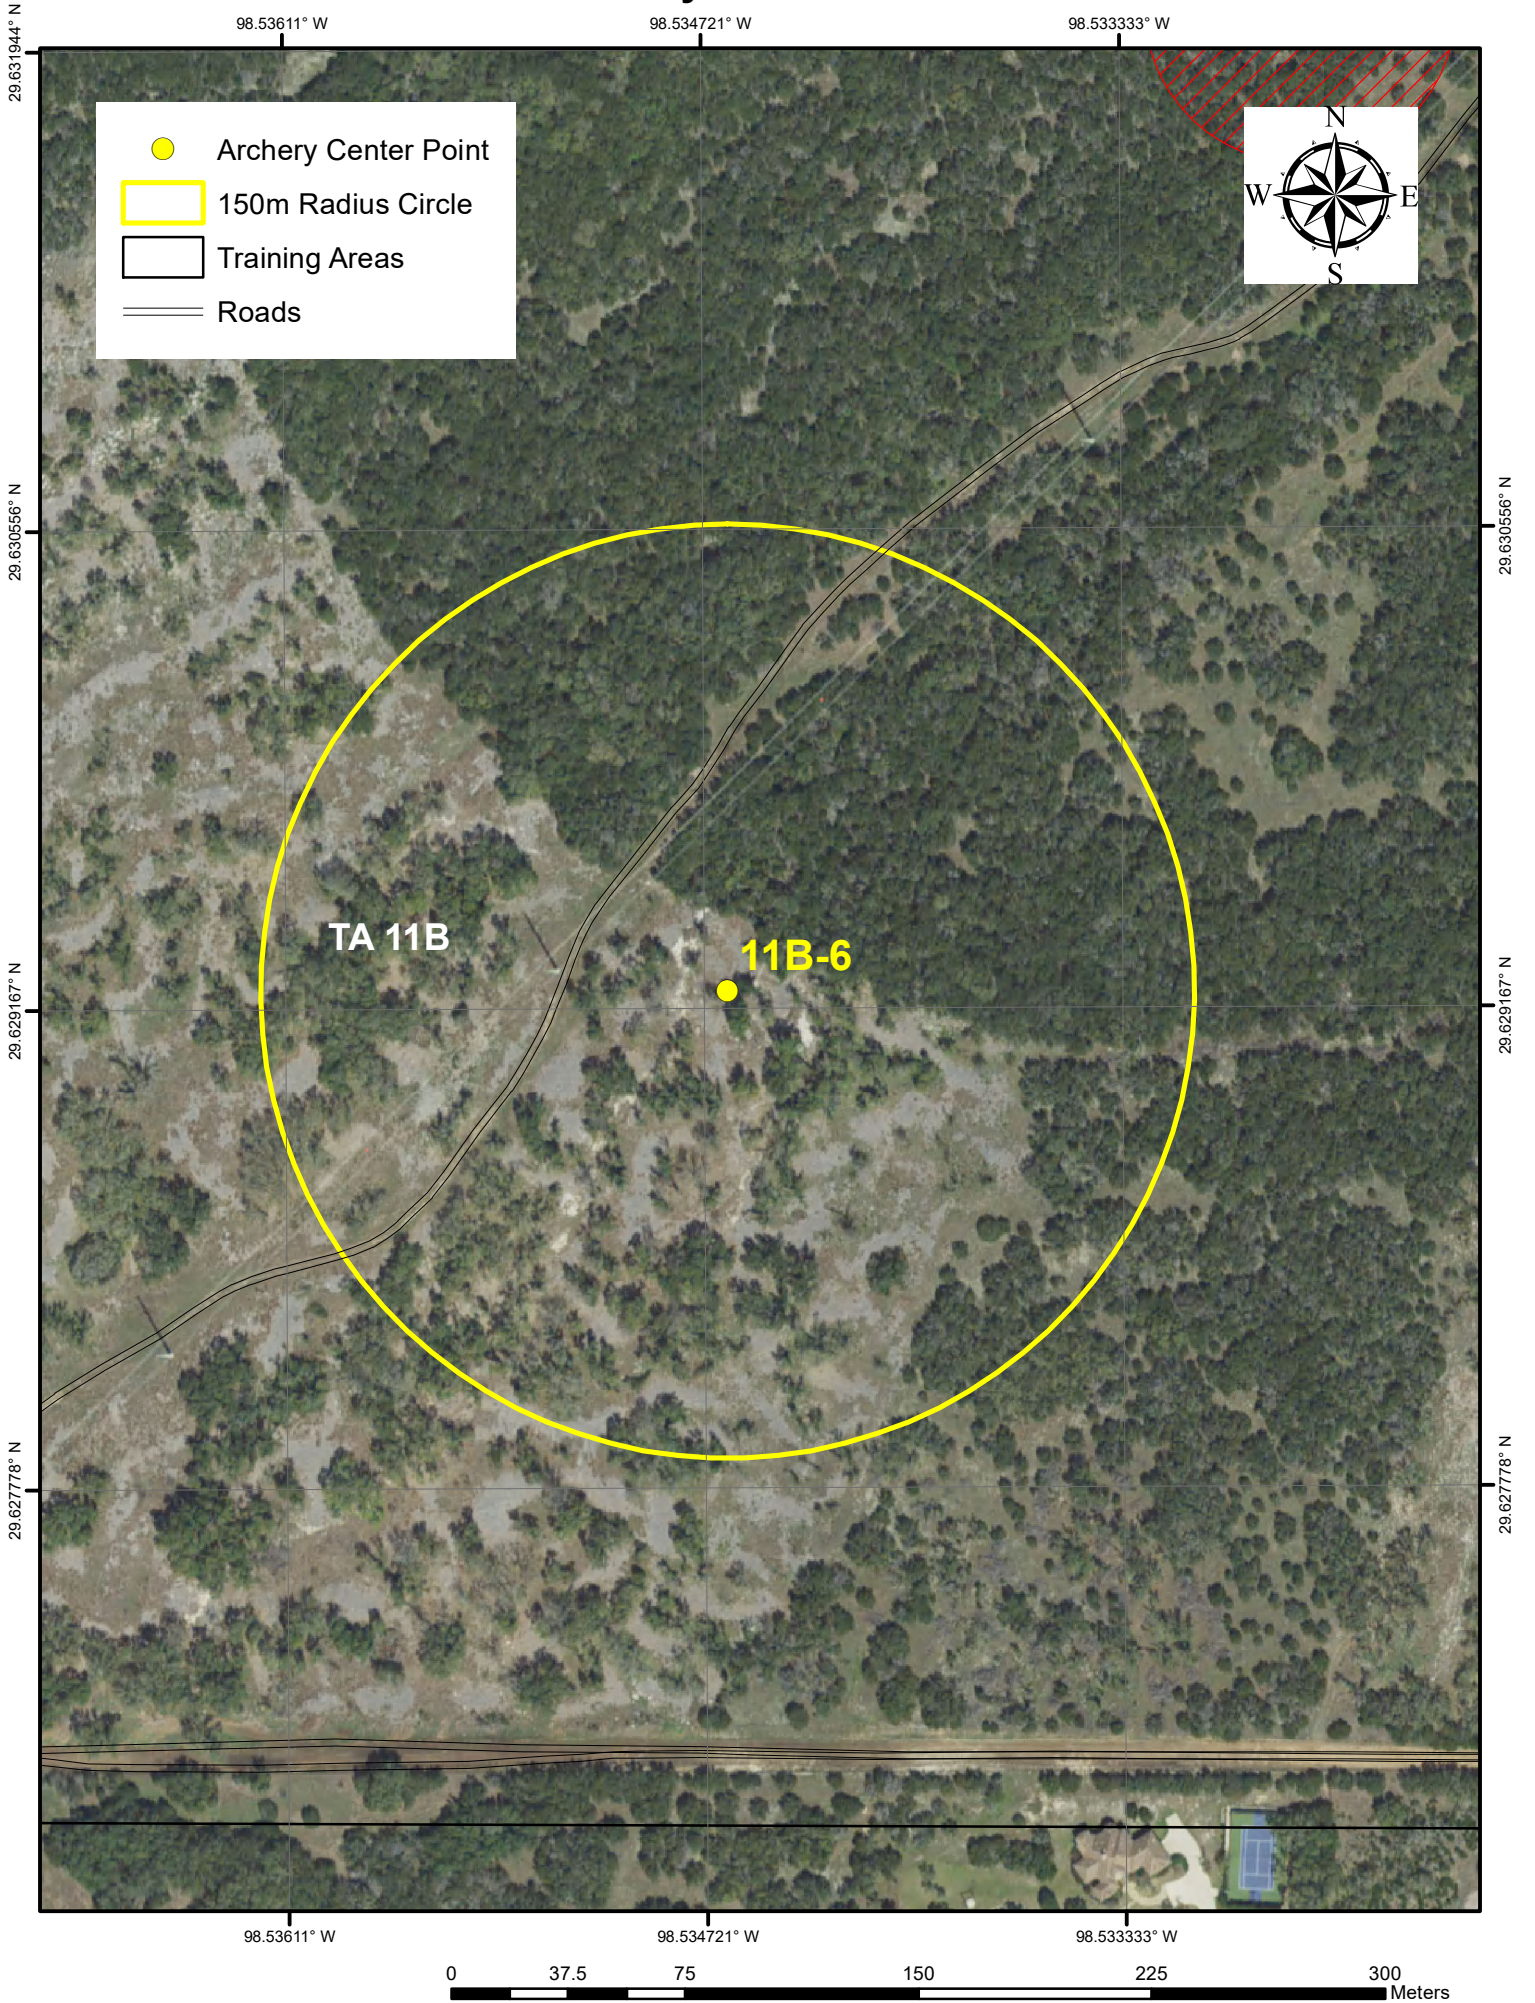

Archery Location 11B-6

● Archery Center Point

○ 150m Radius Circle

▭ Training Areas

══ Roads

TA 11B

11B-6

0 37.5 75 150 225 300 Meters