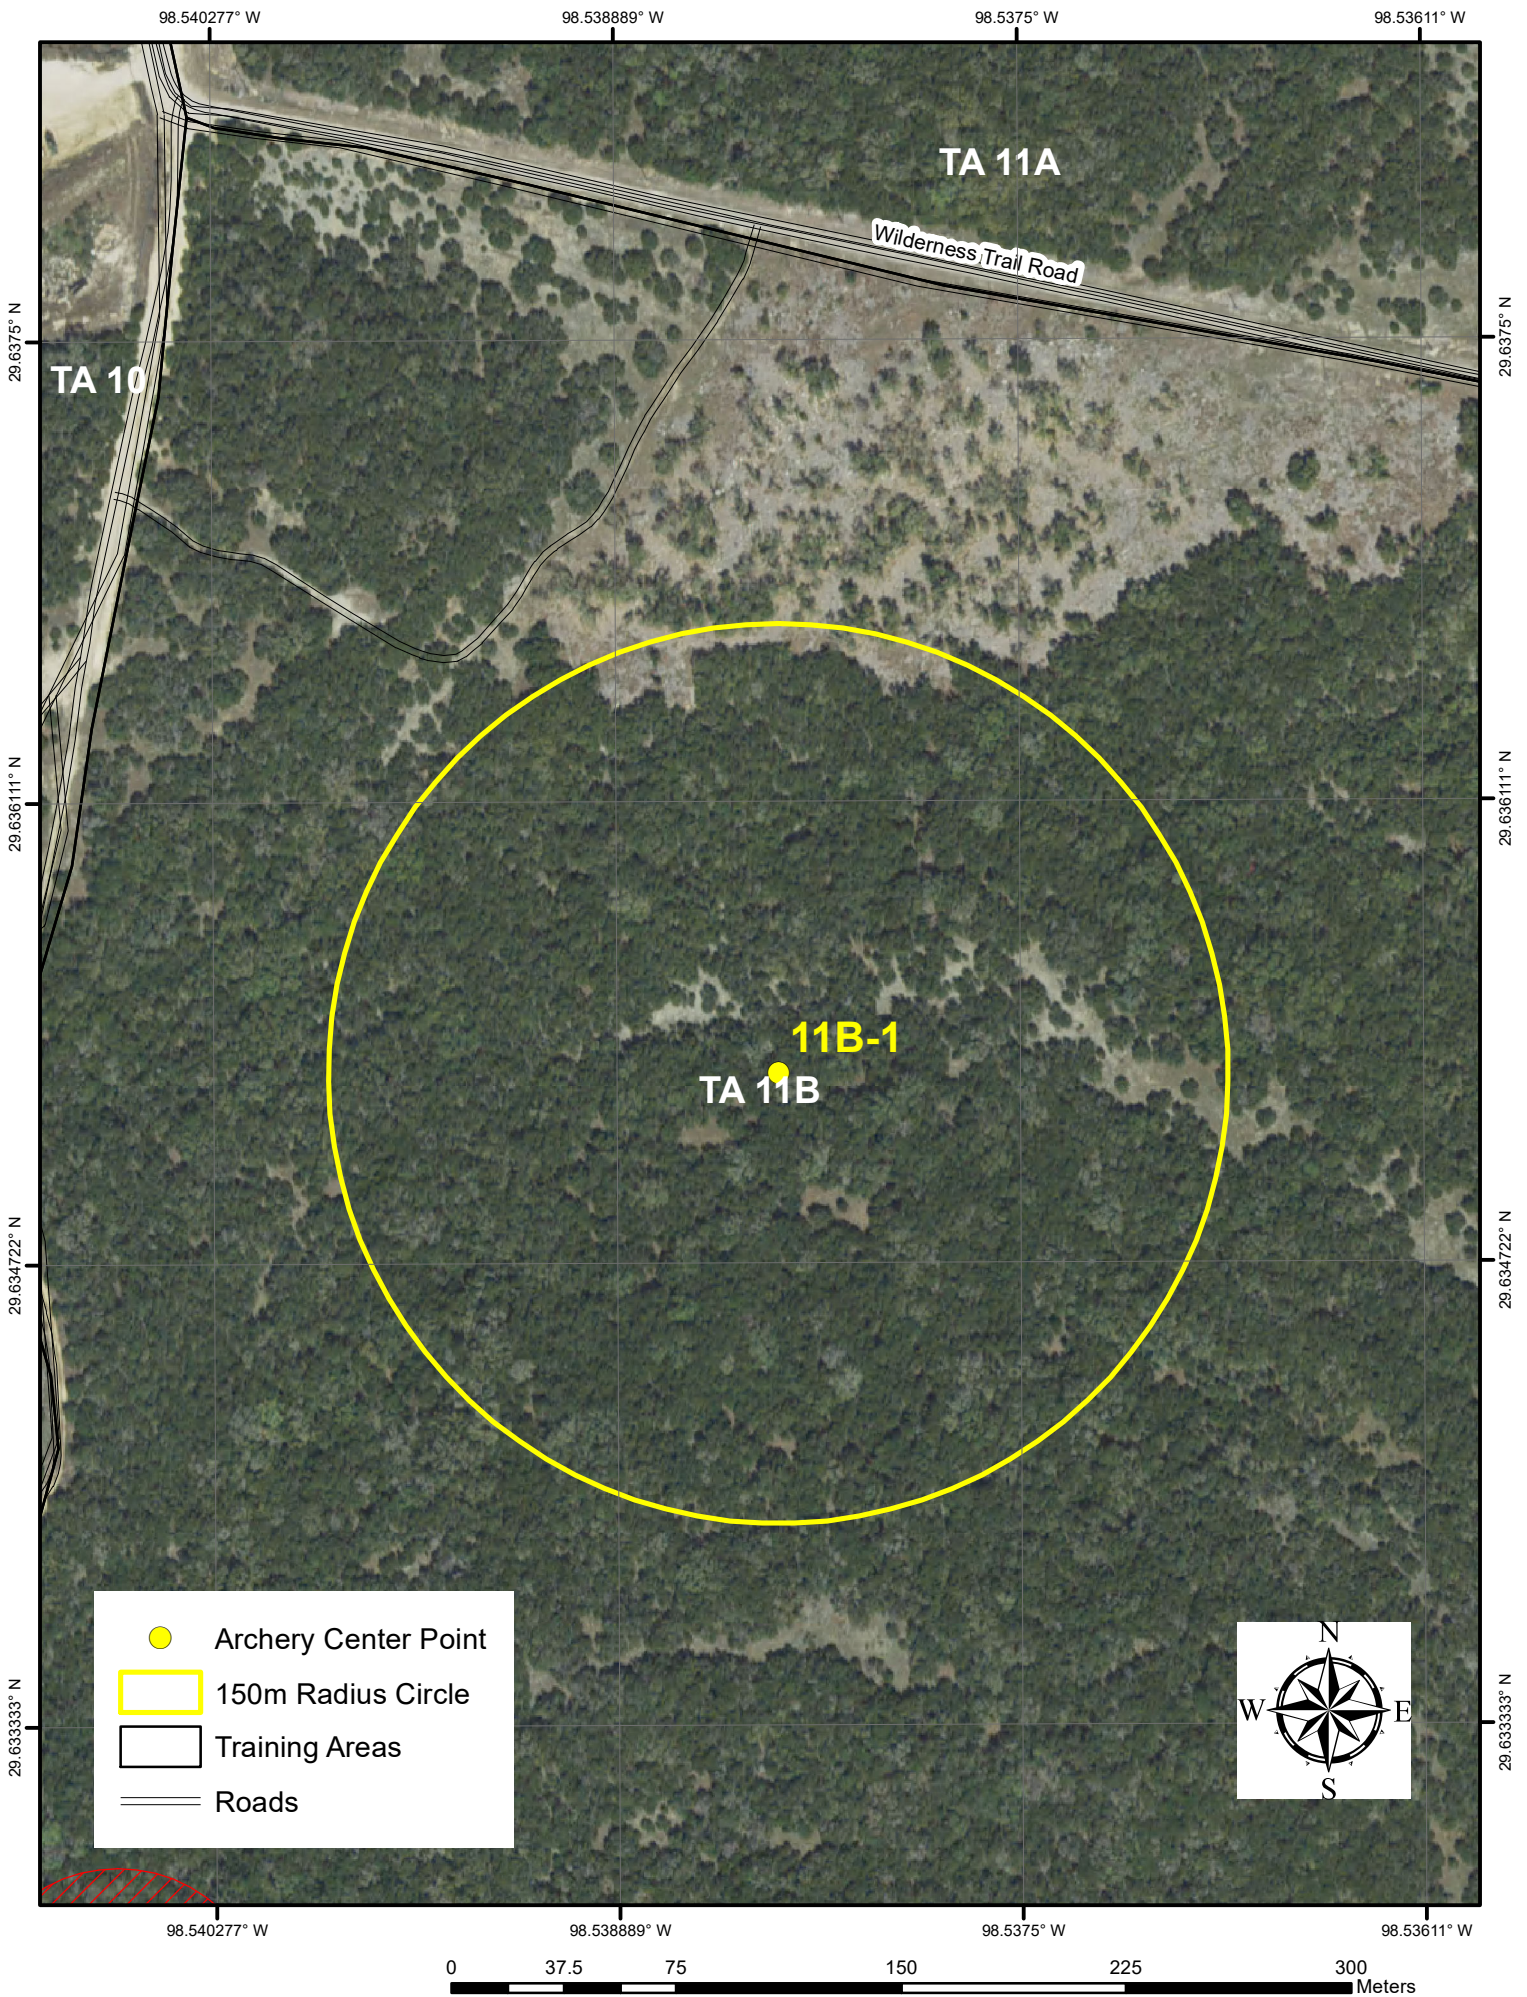

Archery Location 11B-1

98.540277° W

98.538889° W

98.5375° W

98.53611° W

29.6375° N

TA 10

TA 11A

Wilderness Trail Road

29.6375° N

29.636111° N

29.636111° N

11B-1
TA 11B

29.634722° N

29.634722° N

29.633333° N

29.633333° N

98.540277° W

98.538889° W

98.5375° W

98.53611° W

0 37.5 75 150 225 300 Meters