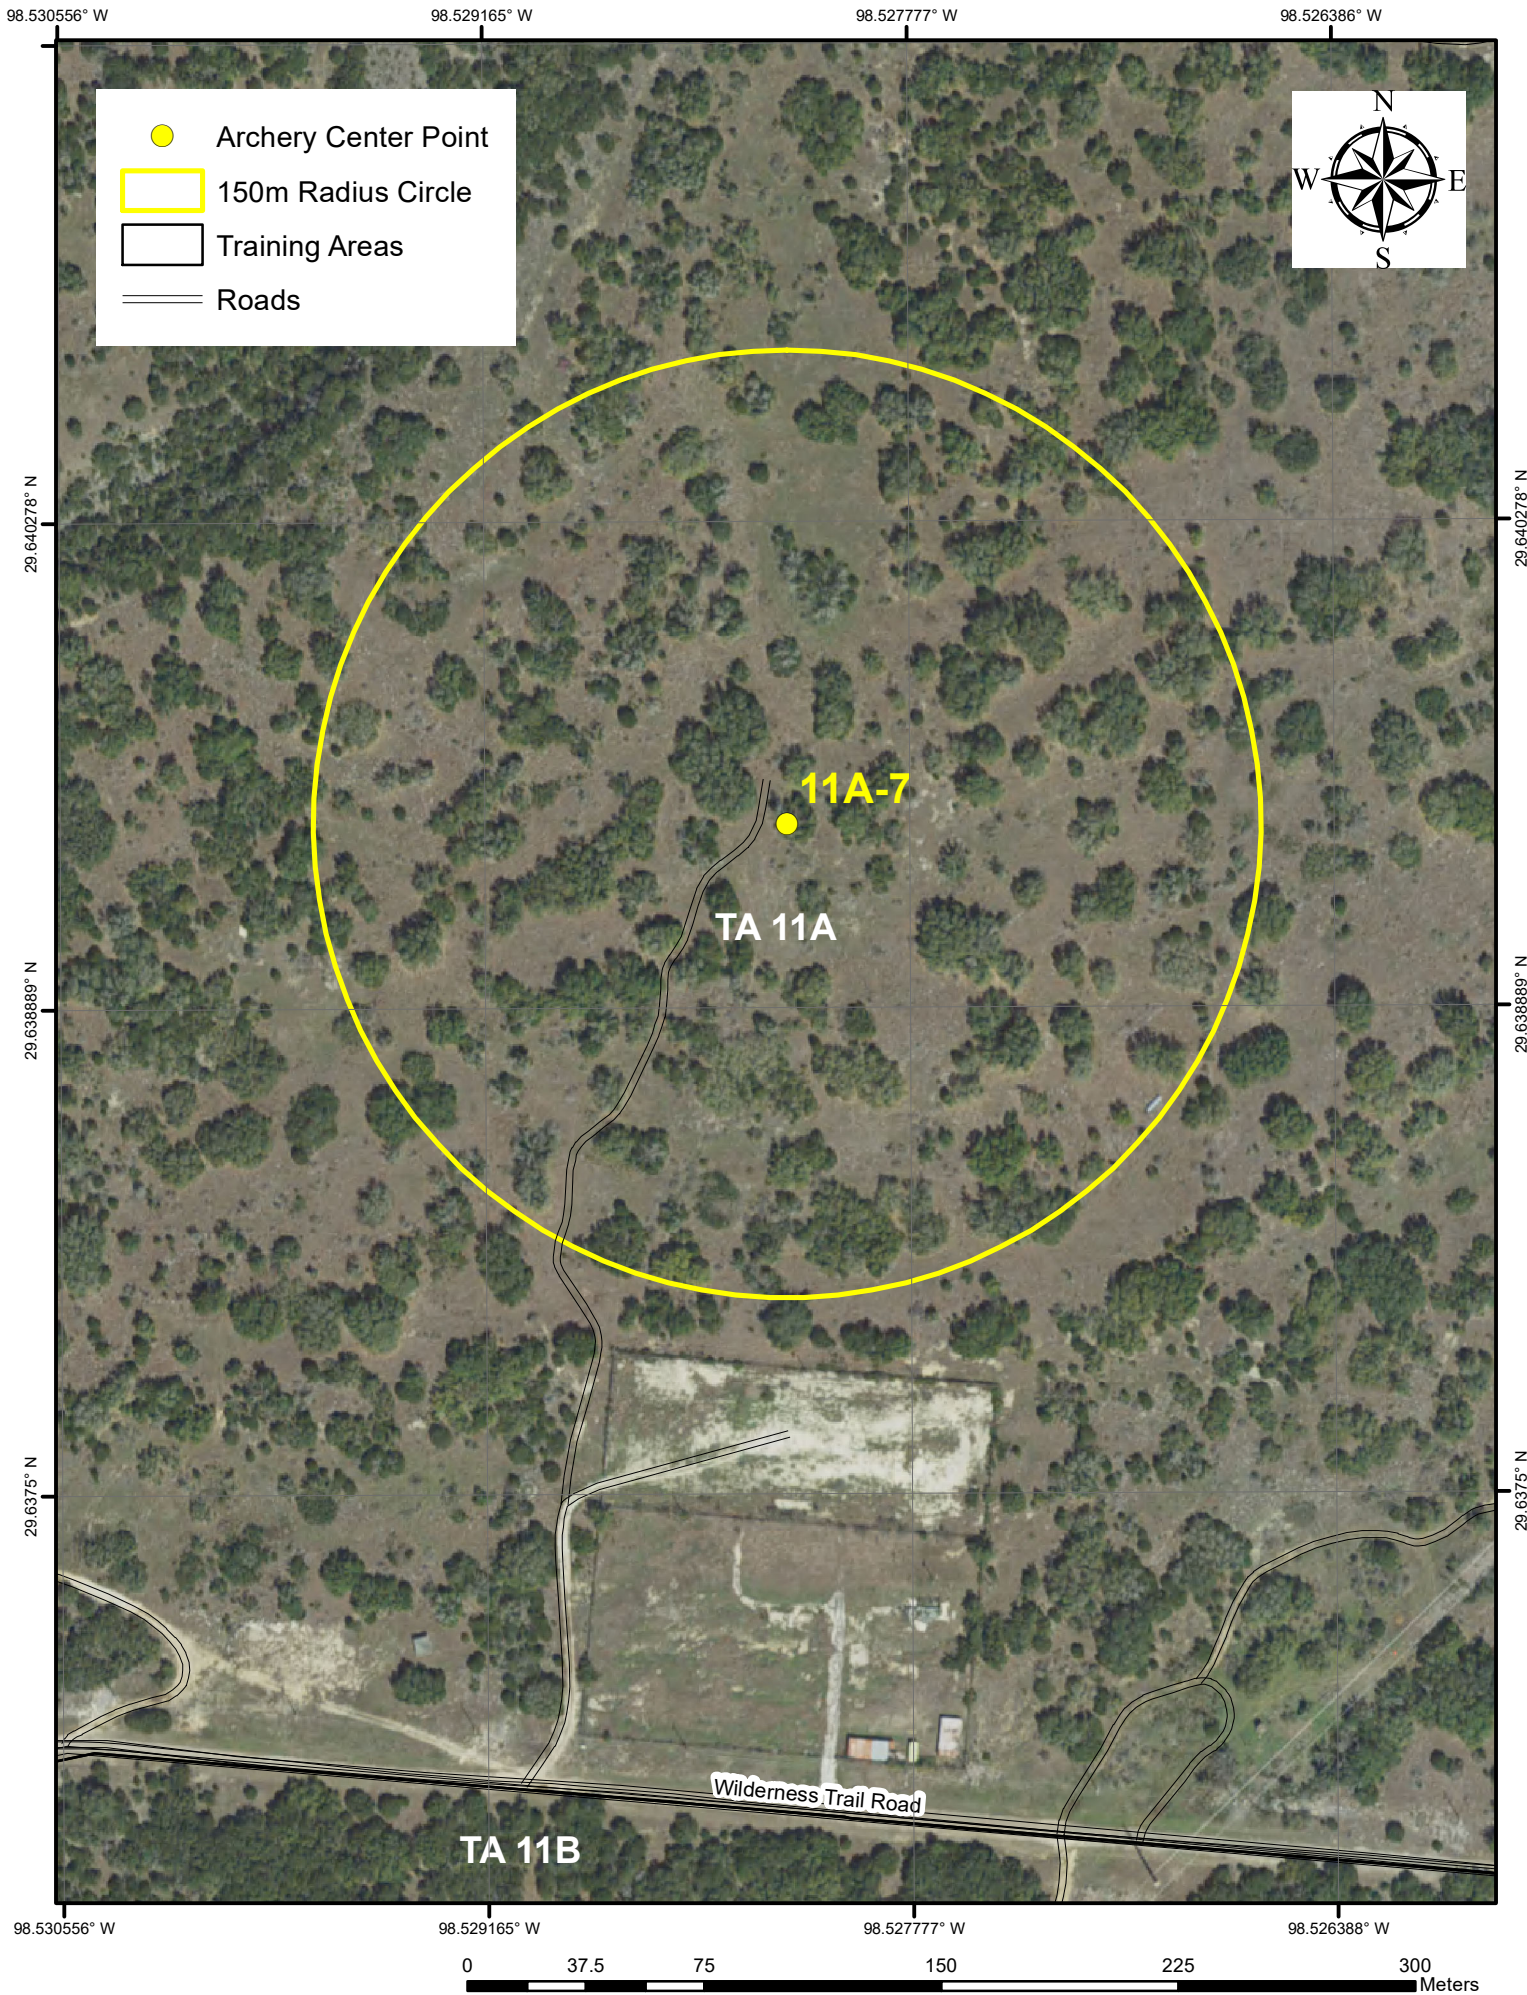

Archery Location 11A-7

- Archery Center Point
- 150m Radius Circle
- Training Areas
- ══ Roads

11A-7

TA 11A

TA 11B

Wilderness Trail Road