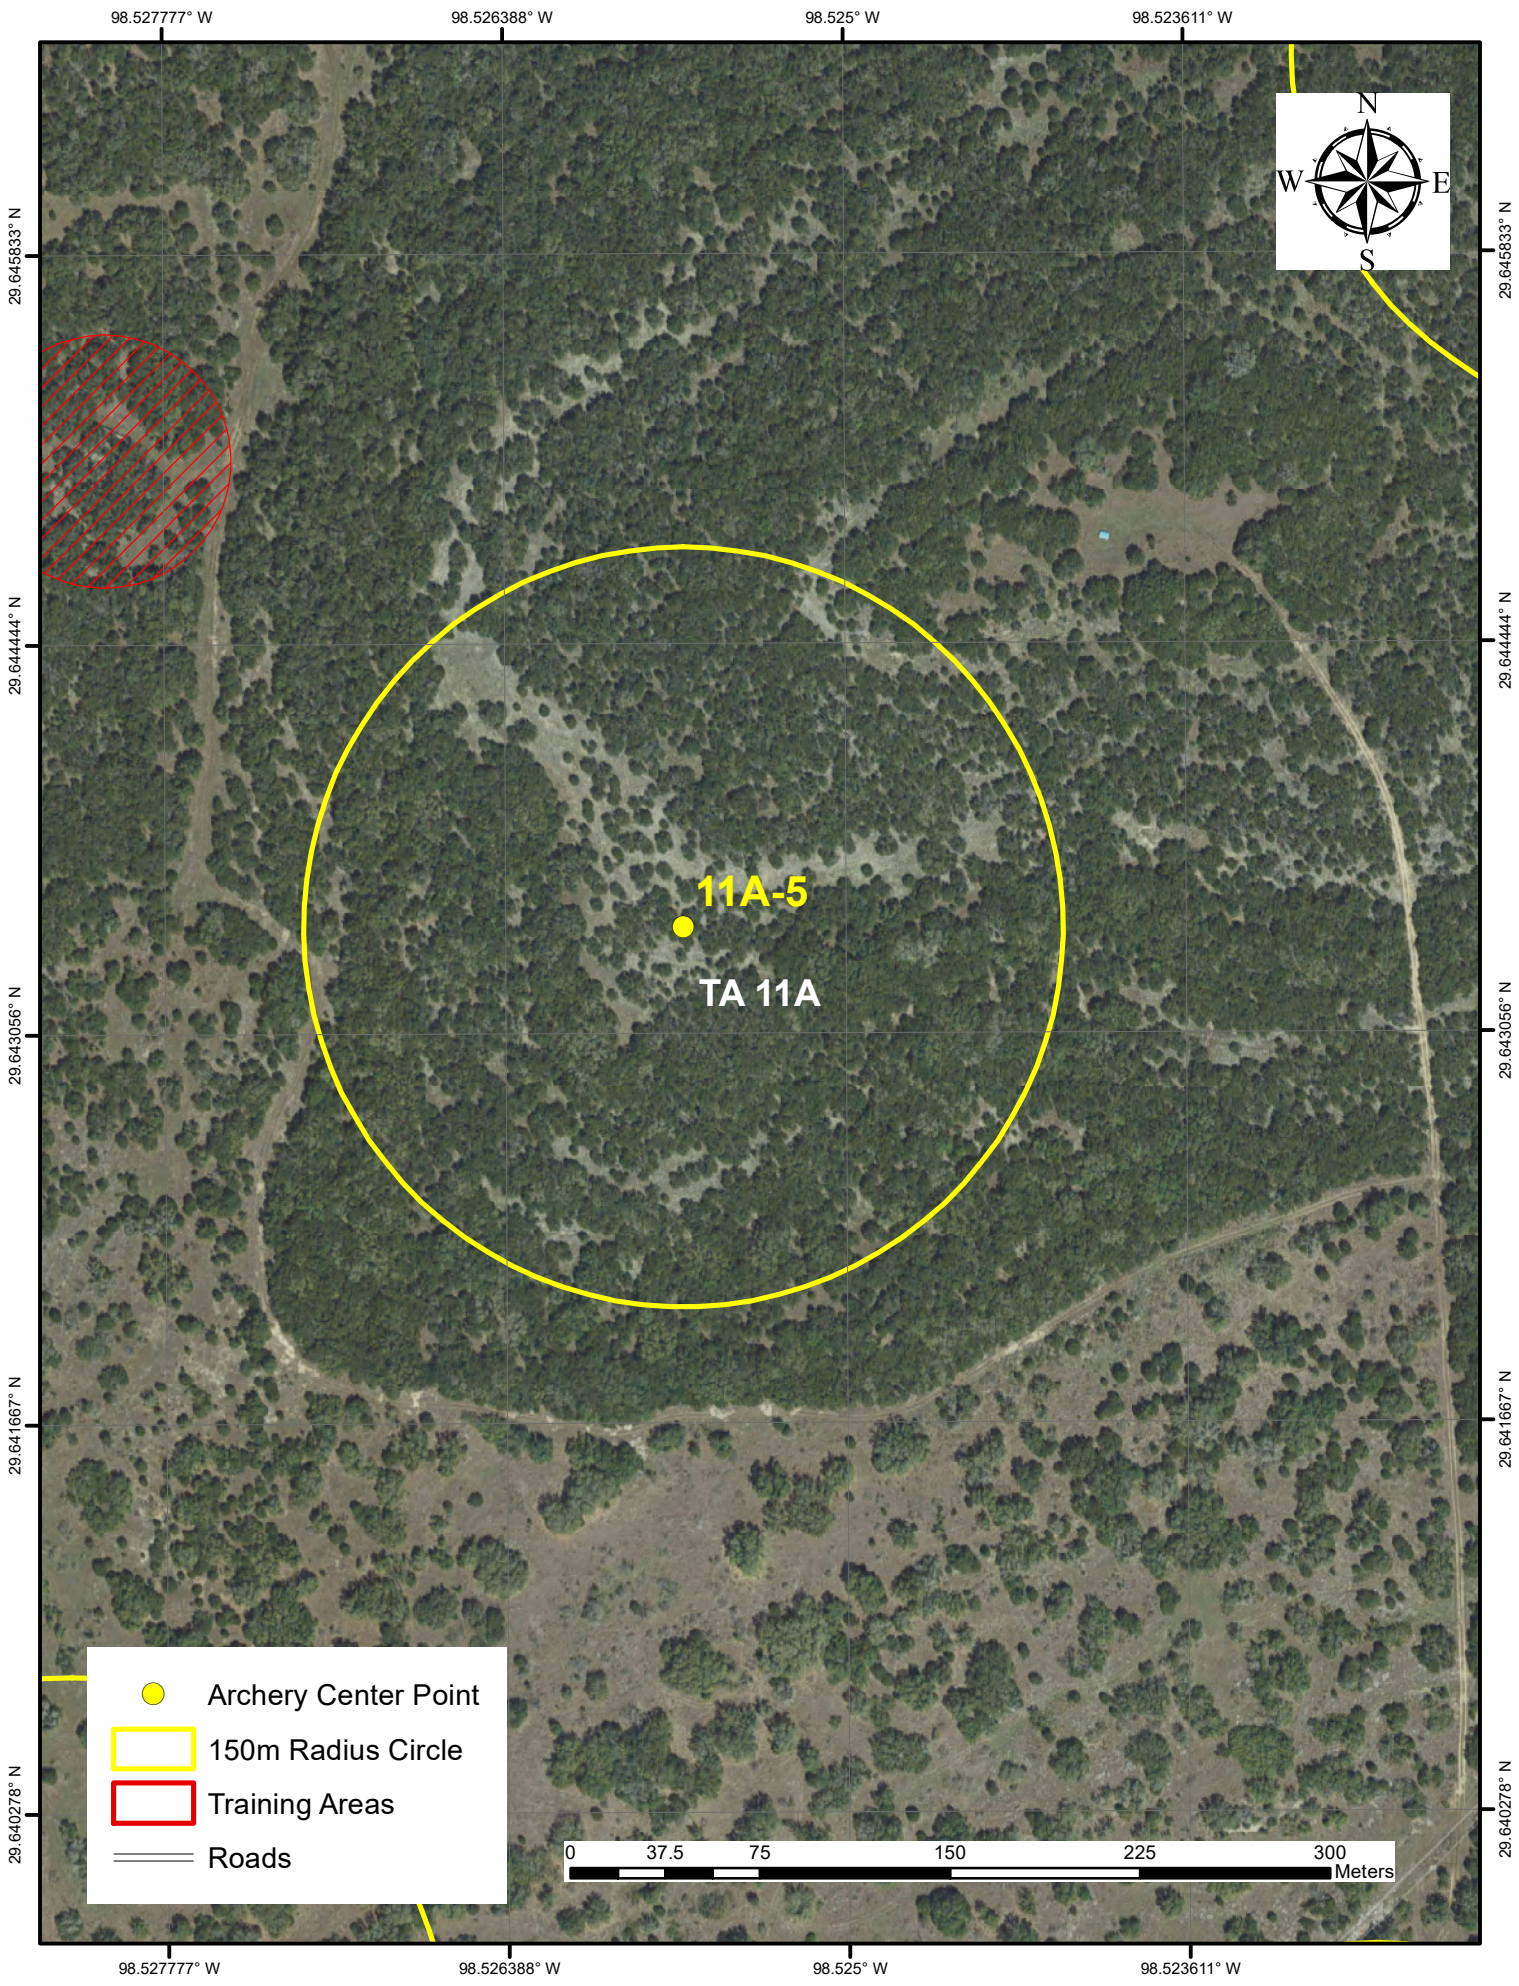

Archery Location 11A-5

98.527777° W

98.526388° W

98.525° W

98.523611° W

29.645833° N

29.644444° N

29.643056° N

29.641667° N

29.640278° N

29.645833° N

29.644444° N

29.643056° N

29.641667° N

29.640278° N

98.527777° W

98.526388° W

98.525° W

98.523611° W

- Archery Center Point
- 150m Radius Circle
- ▨ Training Areas
- == Roads