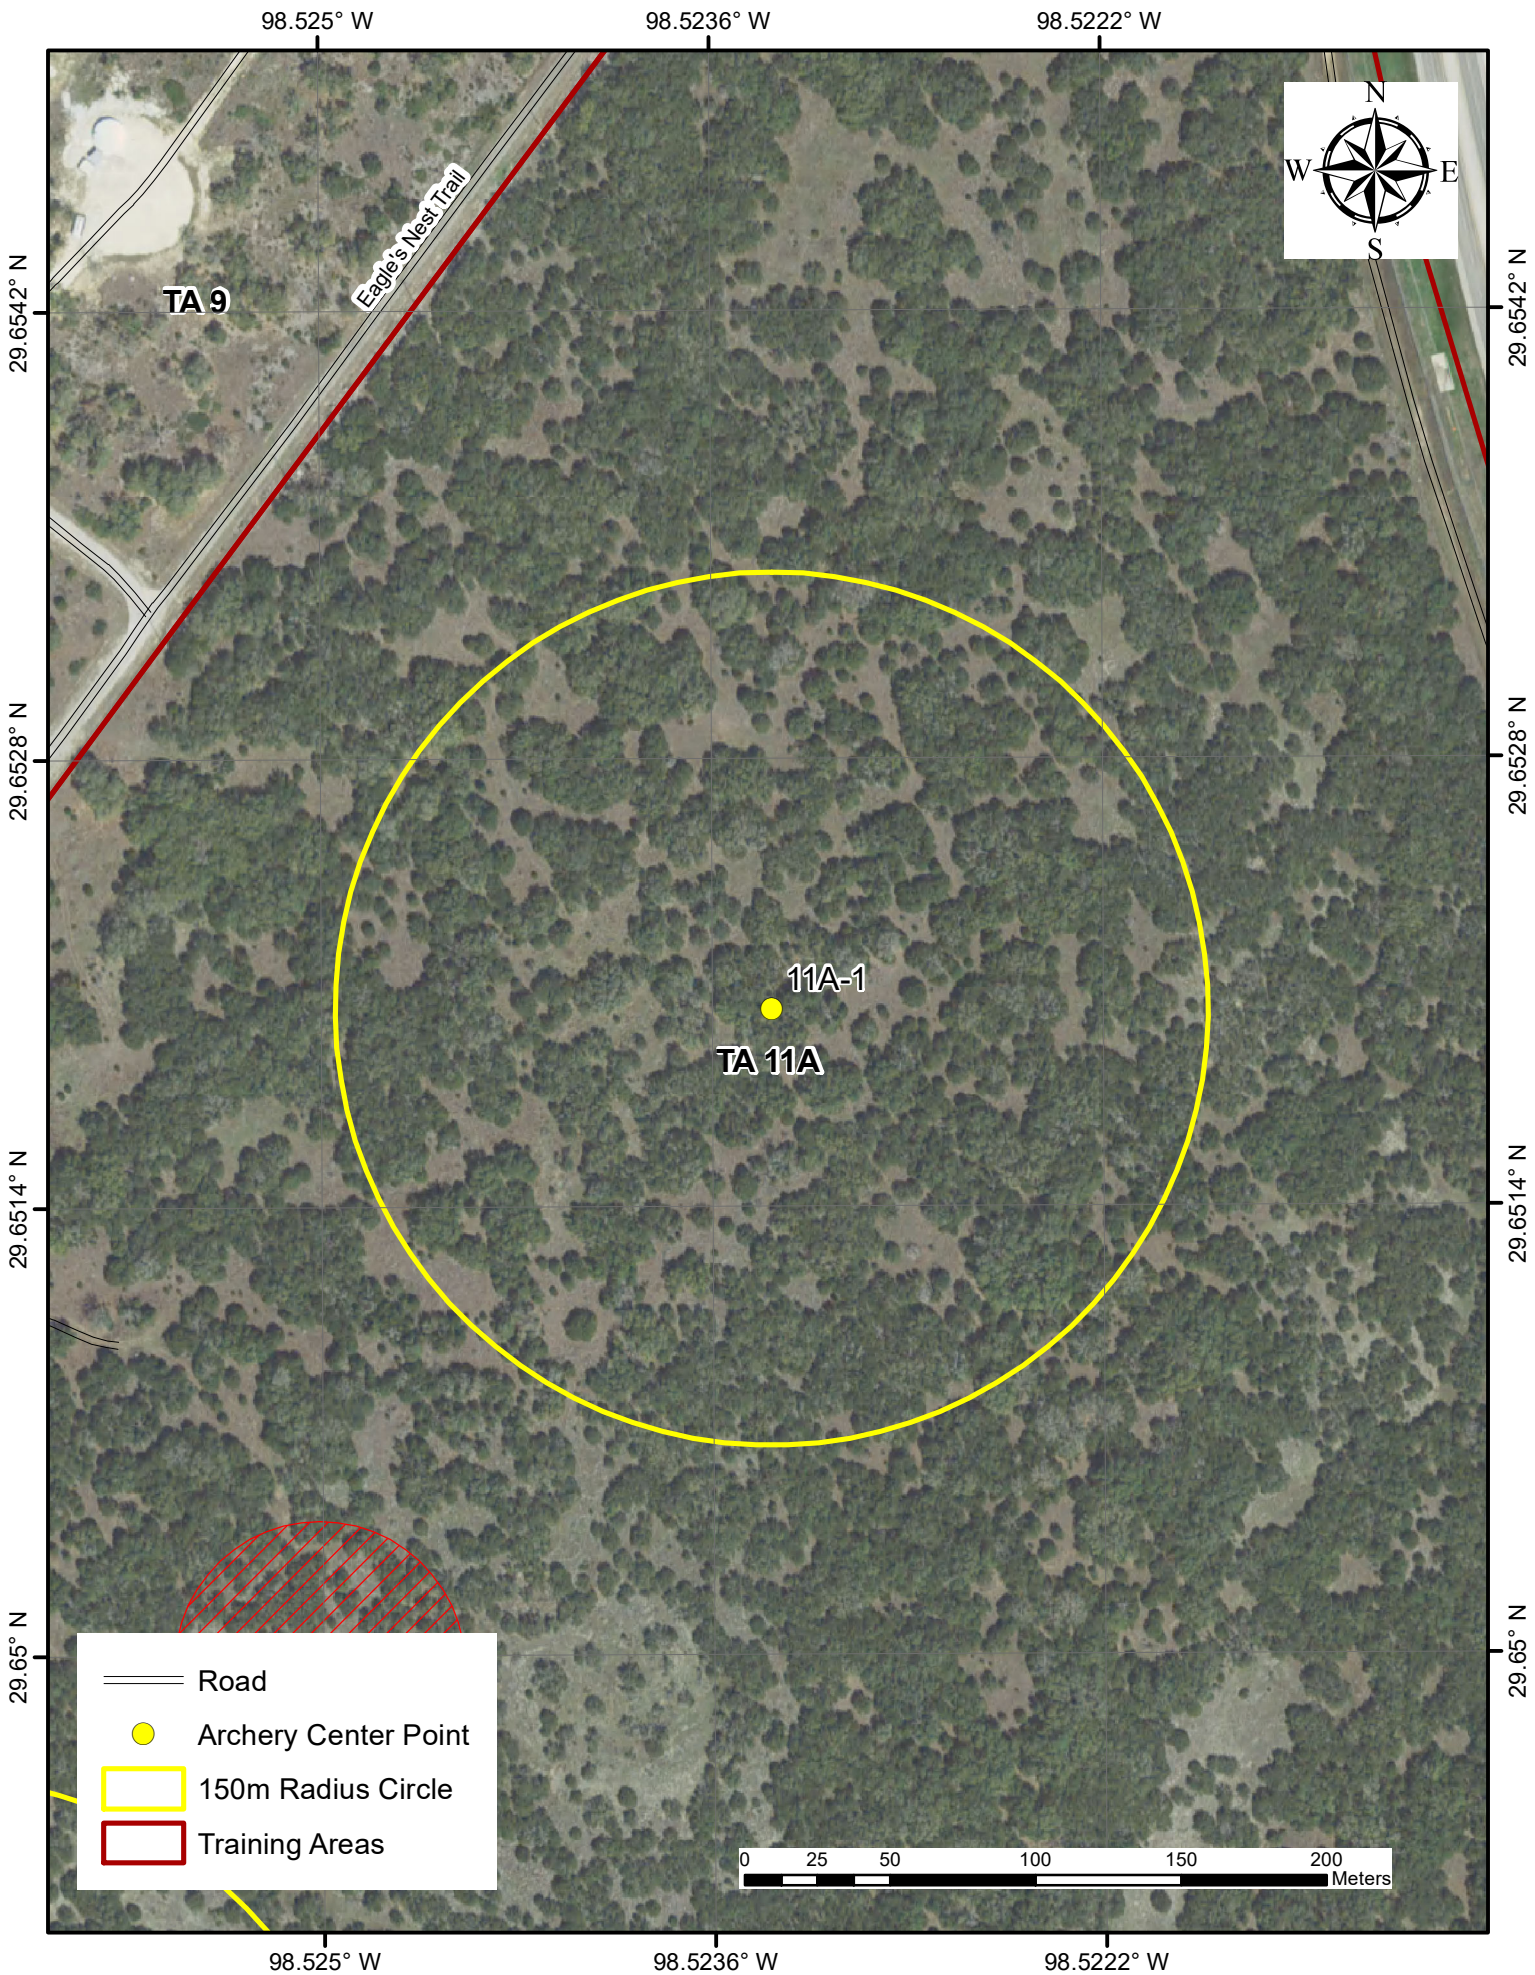

Archery Location 11A-1

98.525° W

98.5236° W

98.5222° W

29.6542° N

29.6528° N

29.6514° N

29.65° N

29.6542° N

29.6528° N

29.6514° N

29.65° N

TA 9

Eagle's Nest Trail

11A-1

TA 11A

- Road
- Archery Center Point
- 150m Radius Circle
- Training Areas